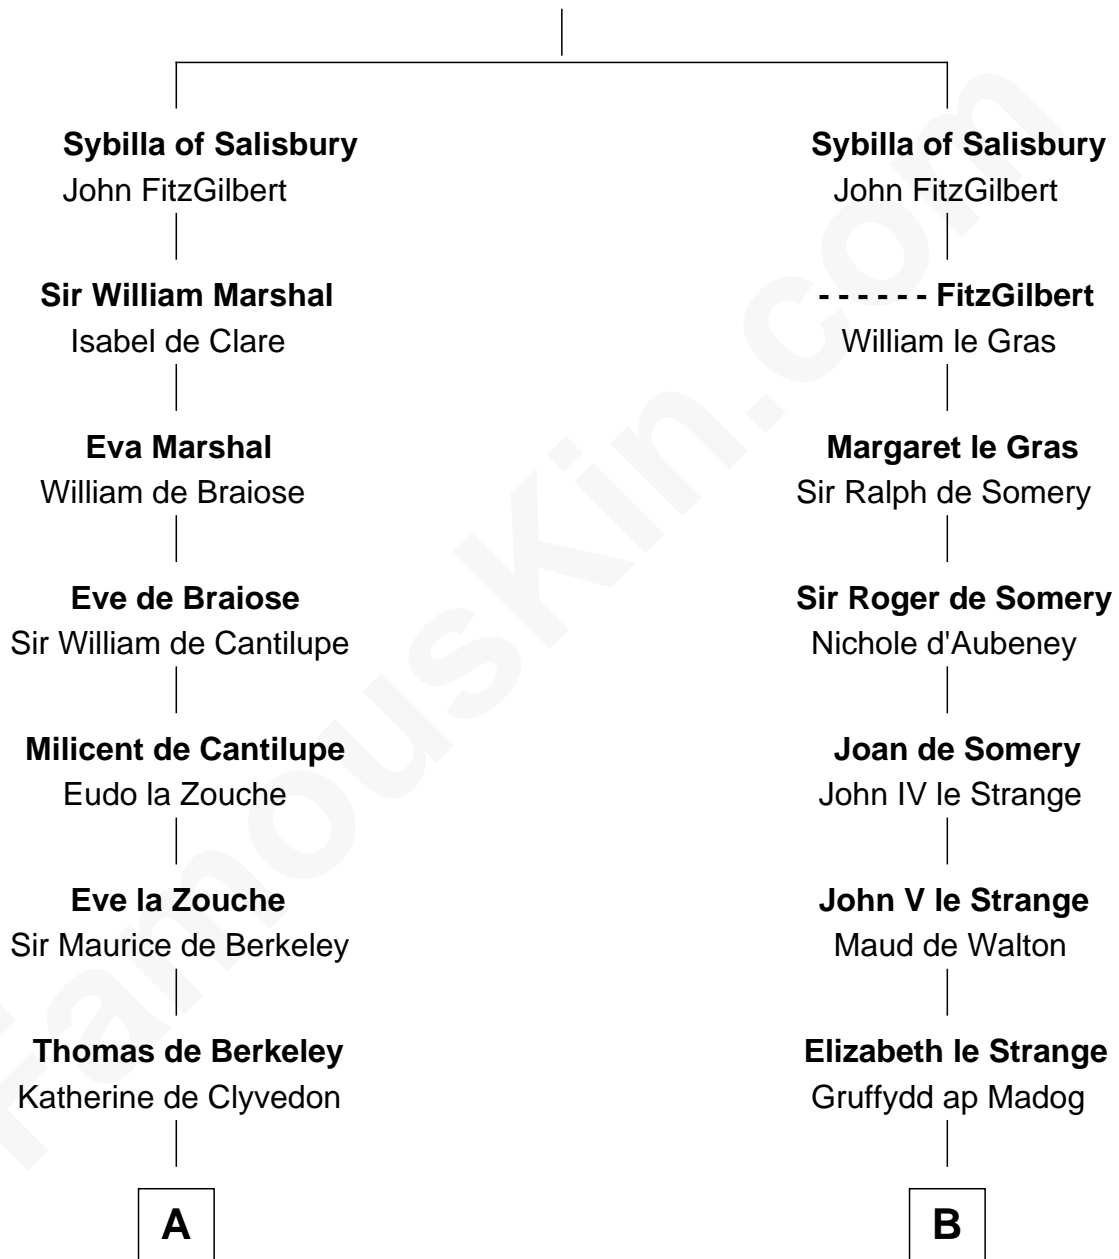

FamousKin.com Relationship Chart of

C. W. Post

Founder of Post Cereals

16th cousin 4 times removed of

Elihu Yale

Benefactor and Namesake of Yale College

Walter of Salisbury

C

—
Azel Lathrop
Elizabeth Hyde

—
Erastus Lathrop
Sarah Bailey

—
Caroline Cushman Lathrop
Charles Rollin Post

—
C. W. Post
Founder of Post Cereals

FamousKin.com