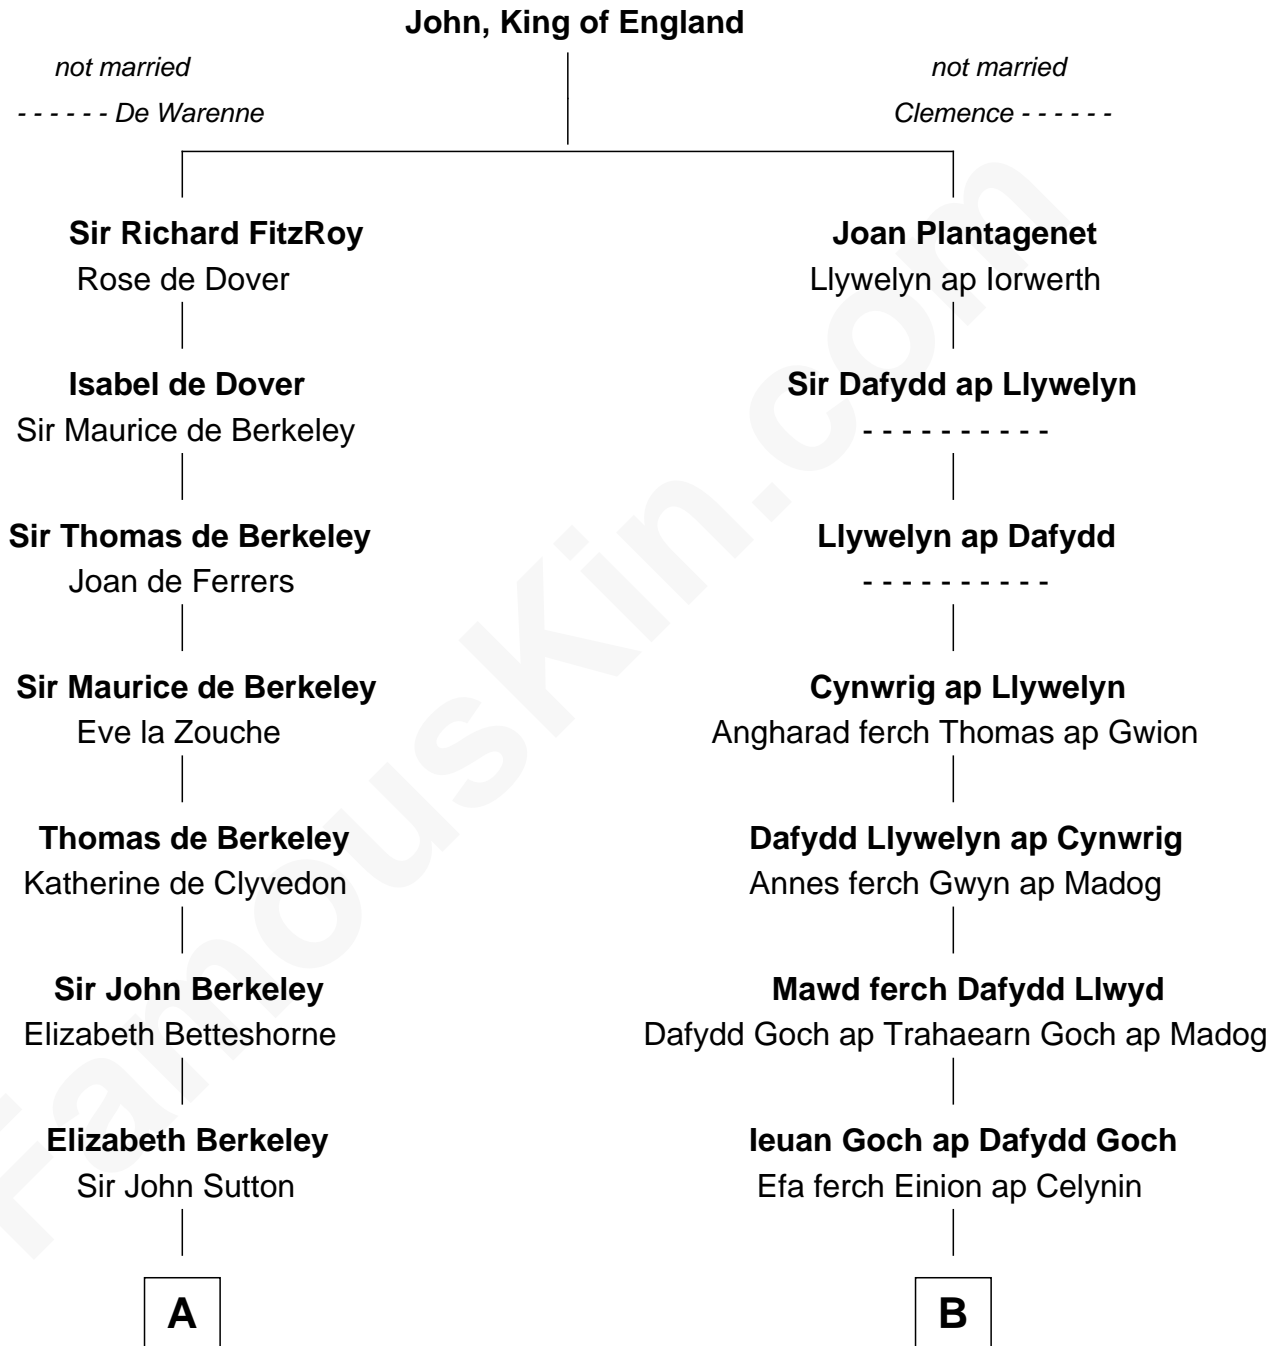

FamousKin.com Relationship Chart of

C. W. Post

Founder of Post Cereals

17th cousin 1 time removed of

Elihu Yale

Benefactor and Namesake of Yale College

C

—
Caroline Cushman Lathrop

Charles Rollin Post

—
C. W. Post

Founder of Post Cereals

FamousKin.com