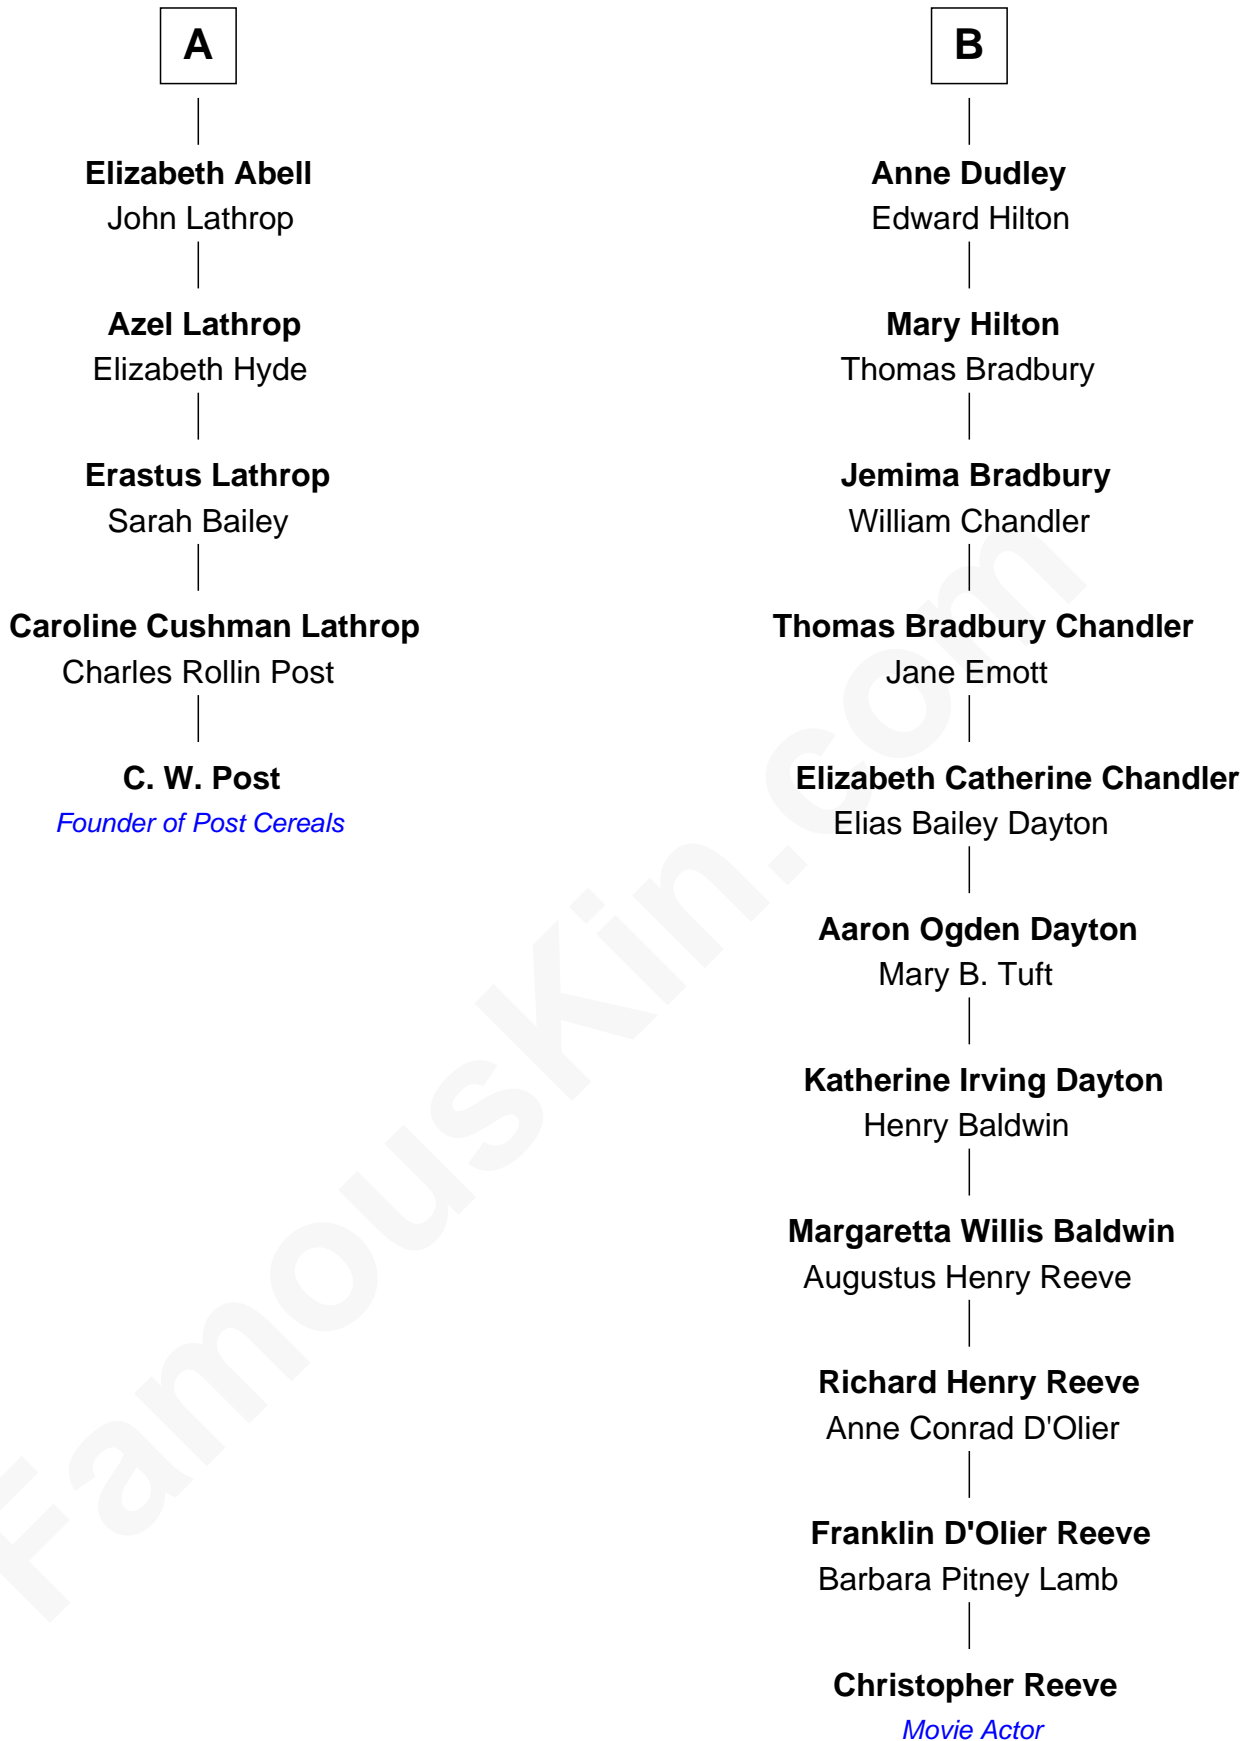

# FamousKin.com Relationship Chart of

**C. W. Post**

*Founder of Post Cereals*

11th cousin 6 times removed of

**Christopher Reeve**

*Movie Actor*

**Sir John Sutton**  
Elizabeth Berkeley

**Jane Sutton**  
Thomas Mainwaring

**Cecily Mainwaring**  
John Cotton

**Sir George Cotton**  
Mary Onley

**Richard Cotton**  
Mary Mainwaring

**Frances Cotton**  
George Abell

**Robert Abell**  
Joanna - - - - -

**Joshua Abell**  
Bethiah Gager

**A**

**Sir Edmund Sutton**  
Joyce Tiptoft

**Sir Edward Sutton**  
Cecily Willoughby

**Sir John Sutton**  
Cecily Grey

**Sir Henry Dudley**  
----- Ashton  
*Probable*

**Roger Dudley**  
Susanna Thorne

**Gov. Thomas Dudley**  
Dorothy York

**Rev. Samuel Dudley**  
Mary Winthrop

**B**

Christopher Reeve photo by [Jbfrankel](#) [\(CC BY-SA 3.0\)](#)