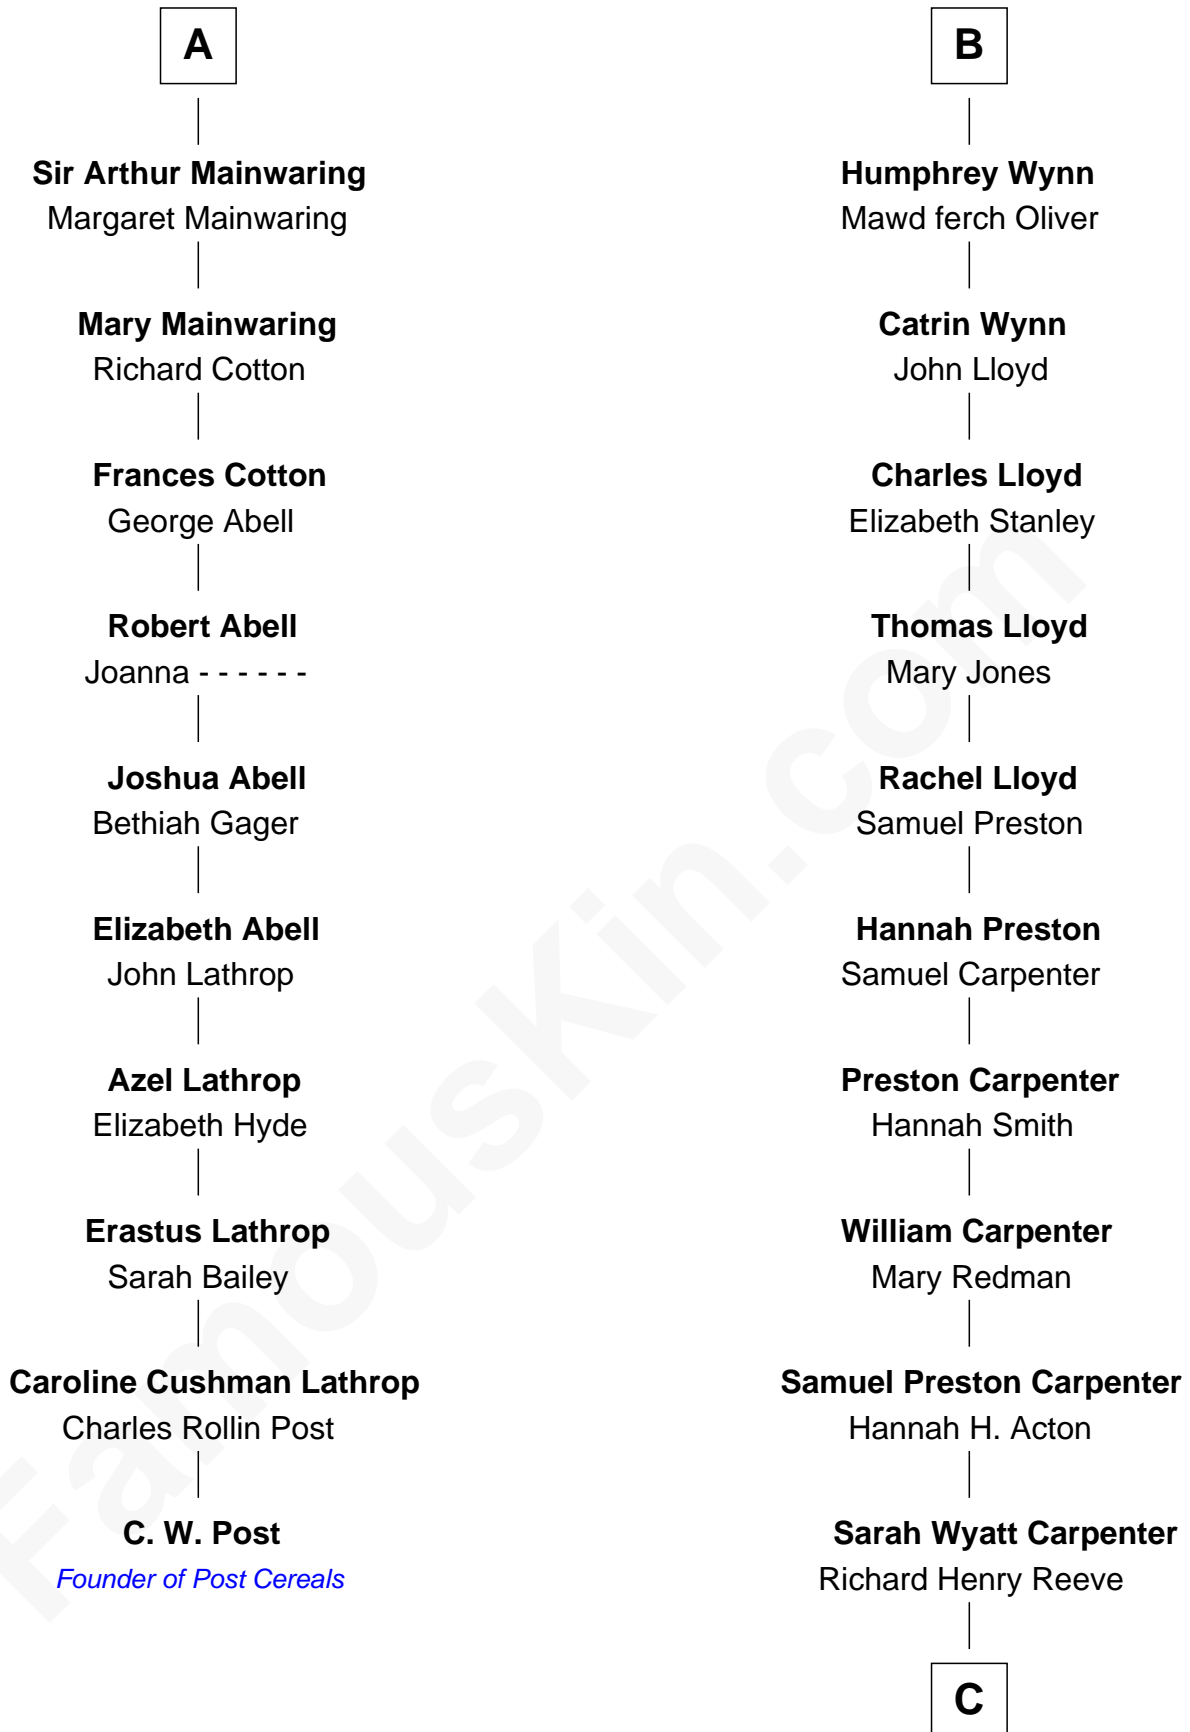

FamousKin.com Relationship Chart of

C. W. Post

Founder of Post Cereals

16th cousin 4 times removed of

Christopher Reeve

Movie Actor

C

Augustus Henry Reeve
Margaretta Willis Baldwin