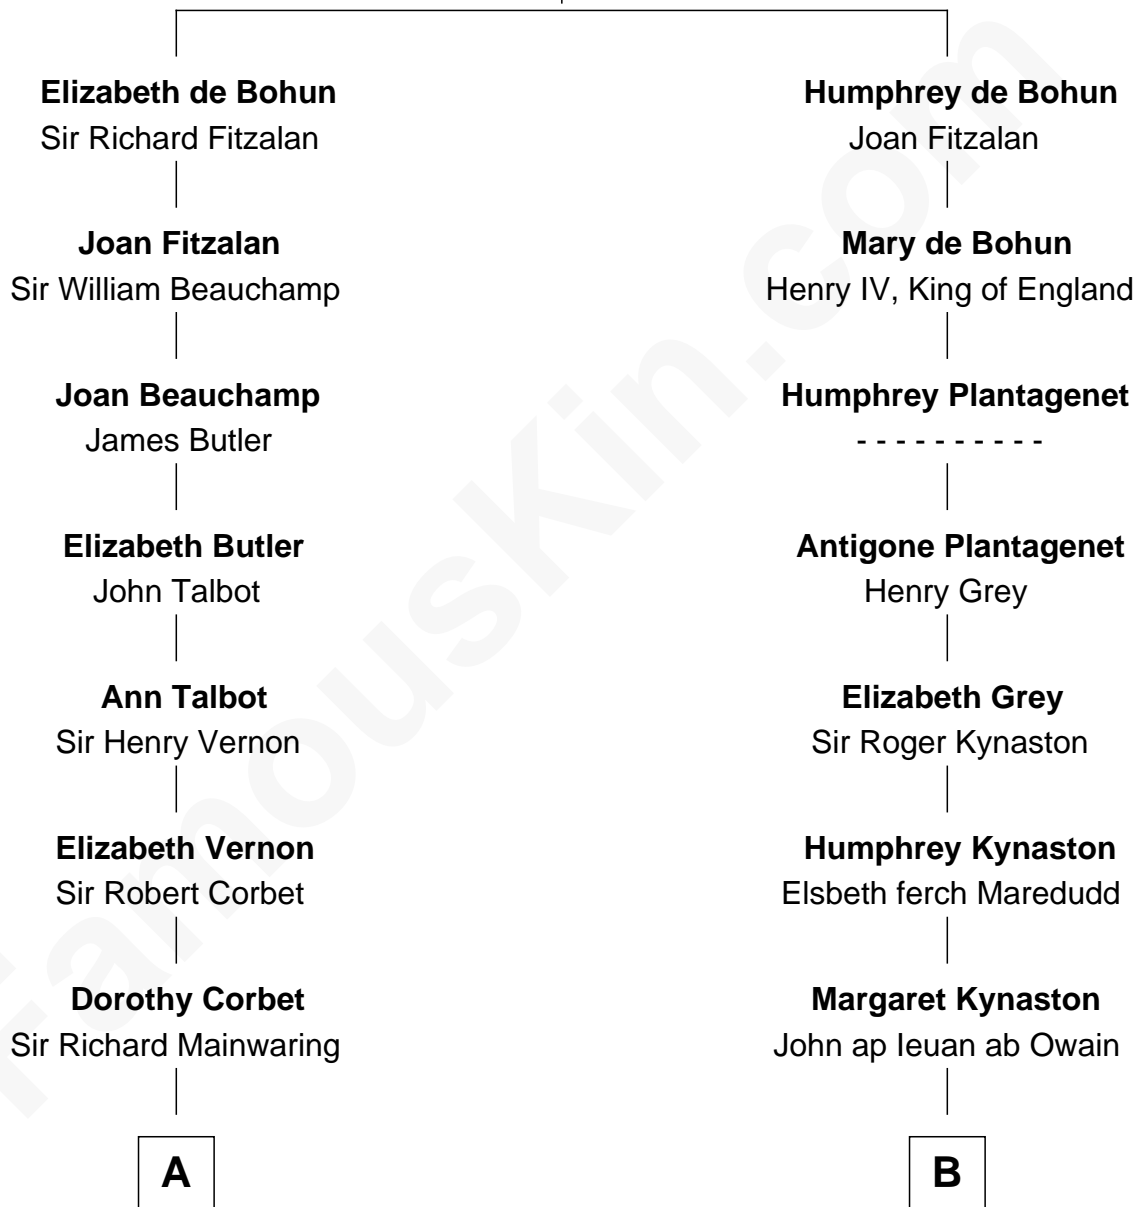

FamousKin.com Relationship Chart of

C. W. Post

Founder of Post Cereals

16th cousin 4 times removed of

Christopher Reeve

Movie Actor

Sir William de Bohun
Elizabeth de Badlesmere

C

Augustus Henry Reeve
Margaretta Willis Baldwin

Richard Henry Reeve
Anne Conrad D'Olier

Franklin D'Olier Reeve
Barbara Pitney Lamb

Christopher Reeve
Movie Actor

FamousKin.com