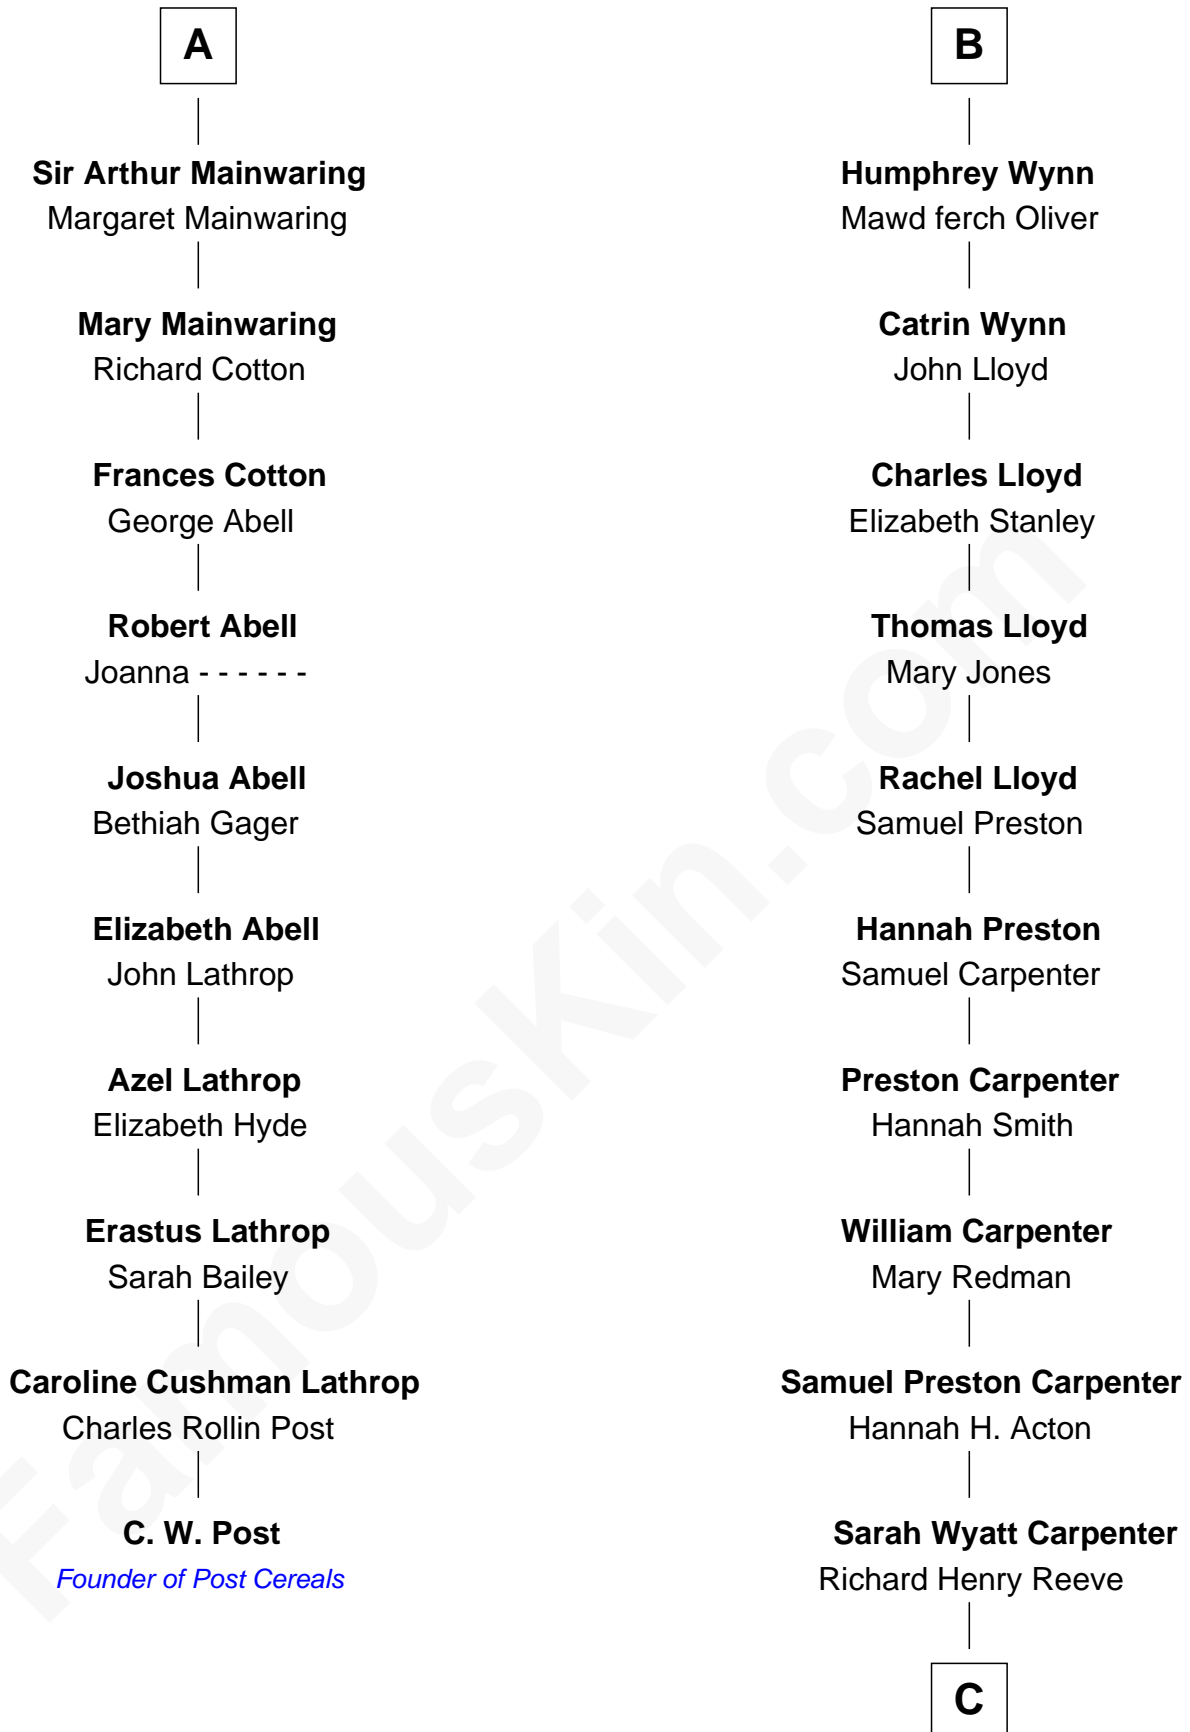

FamousKin.com Relationship Chart of

C. W. Post

Founder of Post Cereals

16th cousin 4 times removed of

Christopher Reeve

Movie Actor

Sir William de Bohun
Elizabeth de Badlesmere

C