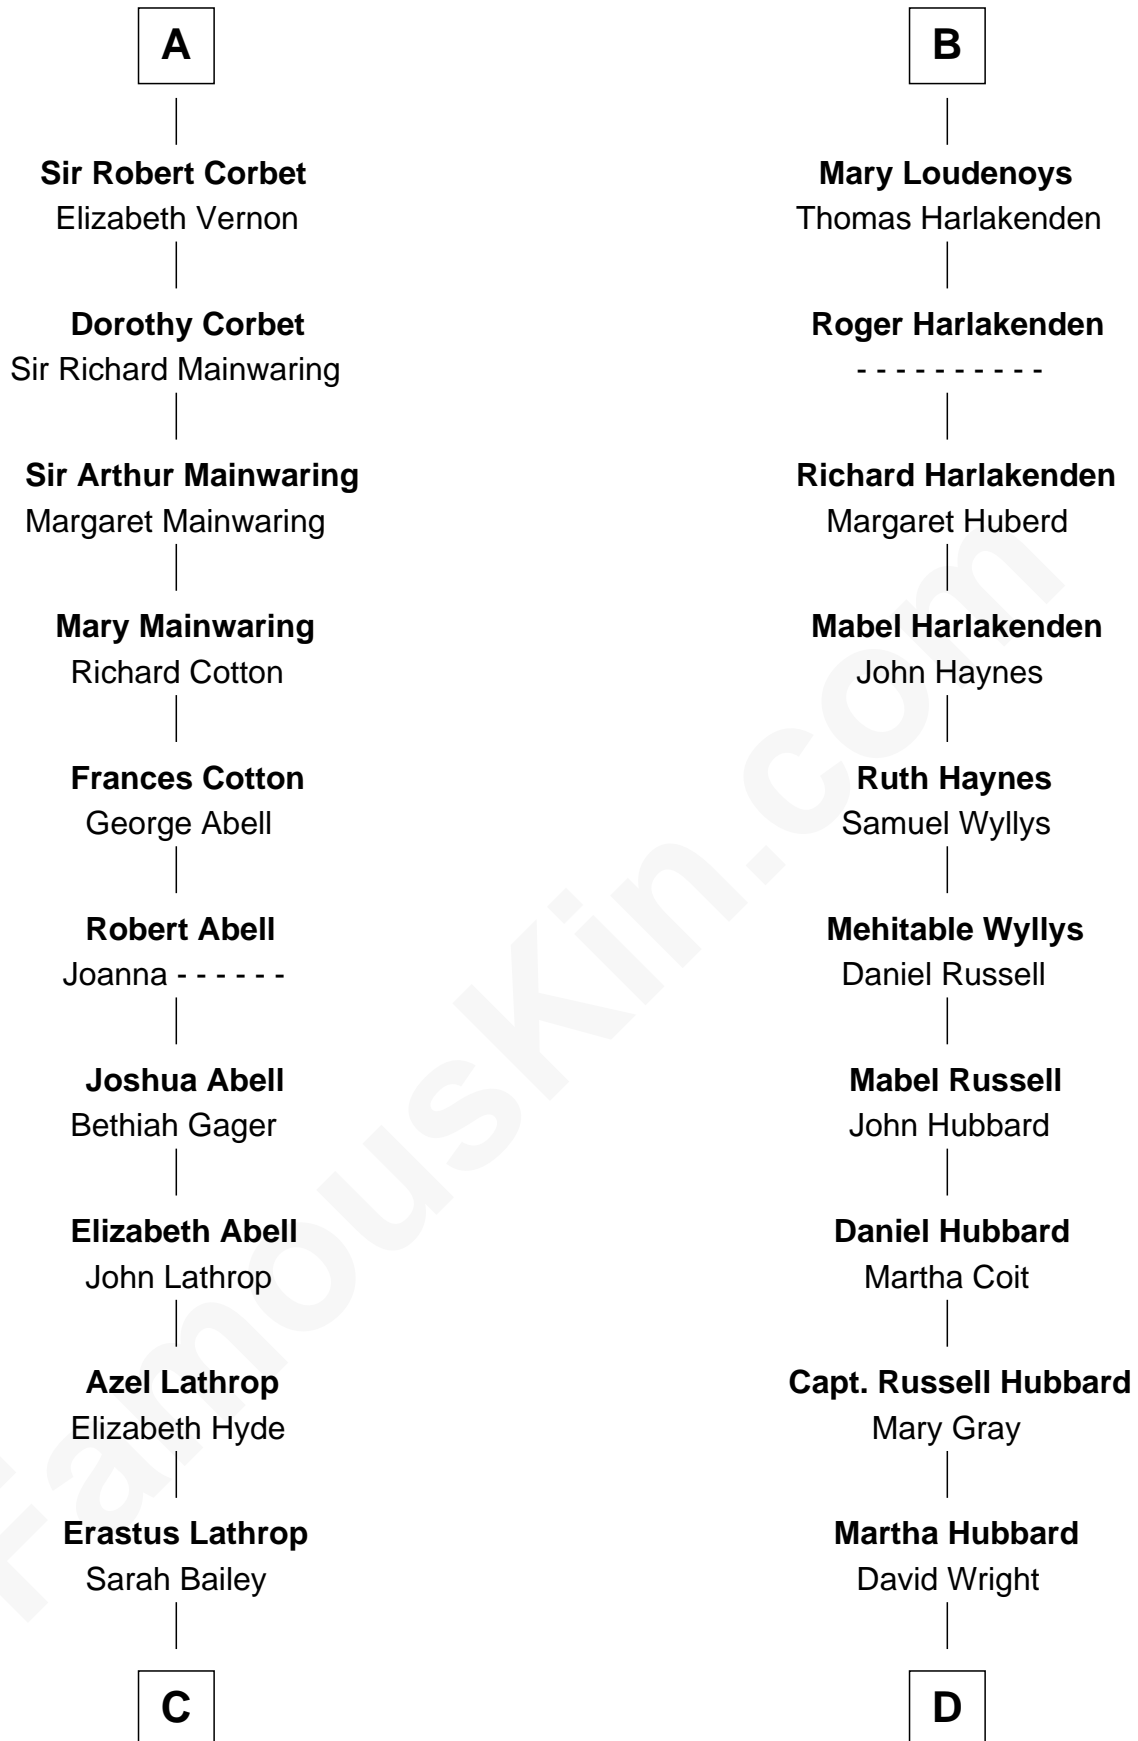

# FamousKin.com Relationship Chart of

**C. W. Post**

*Founder of Post Cereals*

18th cousin 3 times removed of

**Anne Baxter**

*Movie Actress*

**C**

**Caroline Cushman Lathrop**

Charles Rollin Post

**C. W. Post**

*Founder of Post Cereals*

**D**

**Rev. David Wright**

Abigail Goddard

**William Carey Wright**

Anna Lloyd Jones

**Frank Lloyd Wright**

Catherine L. Tobin

**Catherine Dorothy Wright**

Kenneth Stuart Baxter

**Anne Baxter**

*Movie Actress*