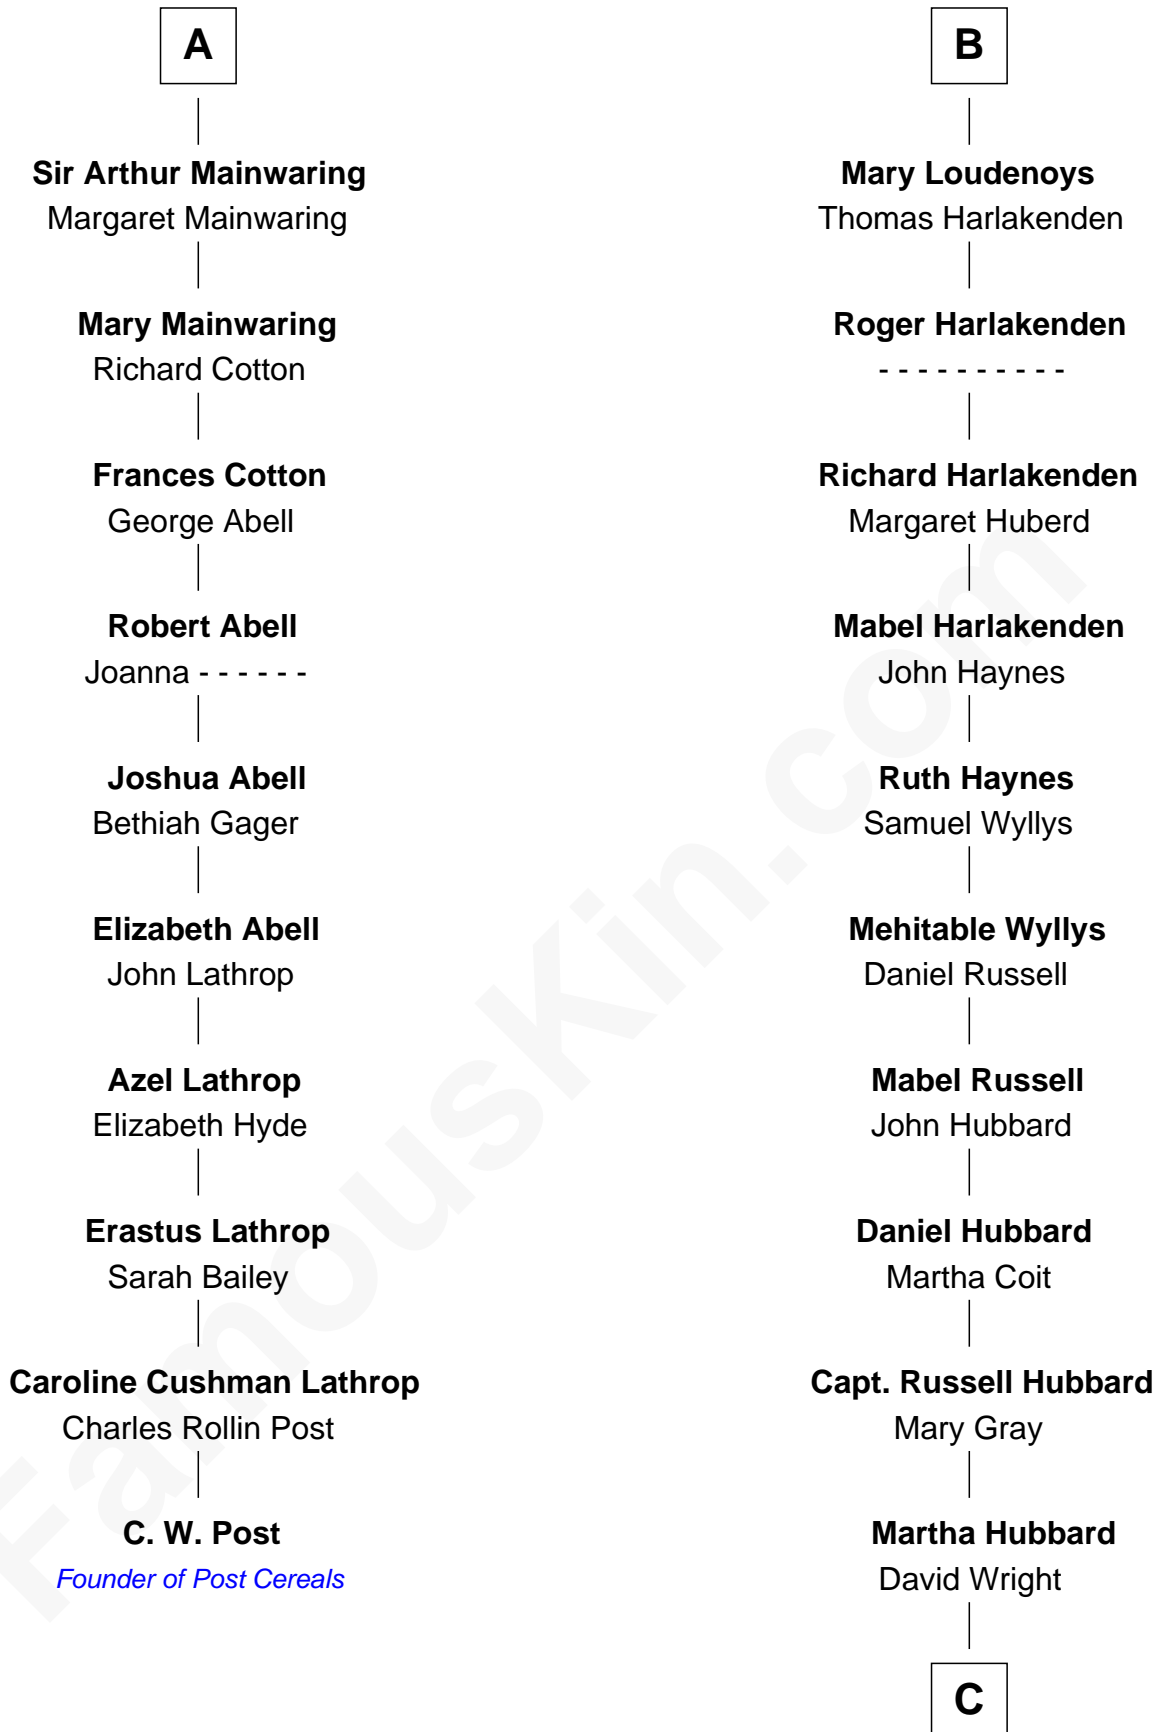

FamousKin.com Relationship Chart of

C. W. Post

Founder of Post Cereals

16th cousin 5 times removed of

Anne Baxter

Movie Actress

Richard Fitzalan
Eleanor Plantagenet

C