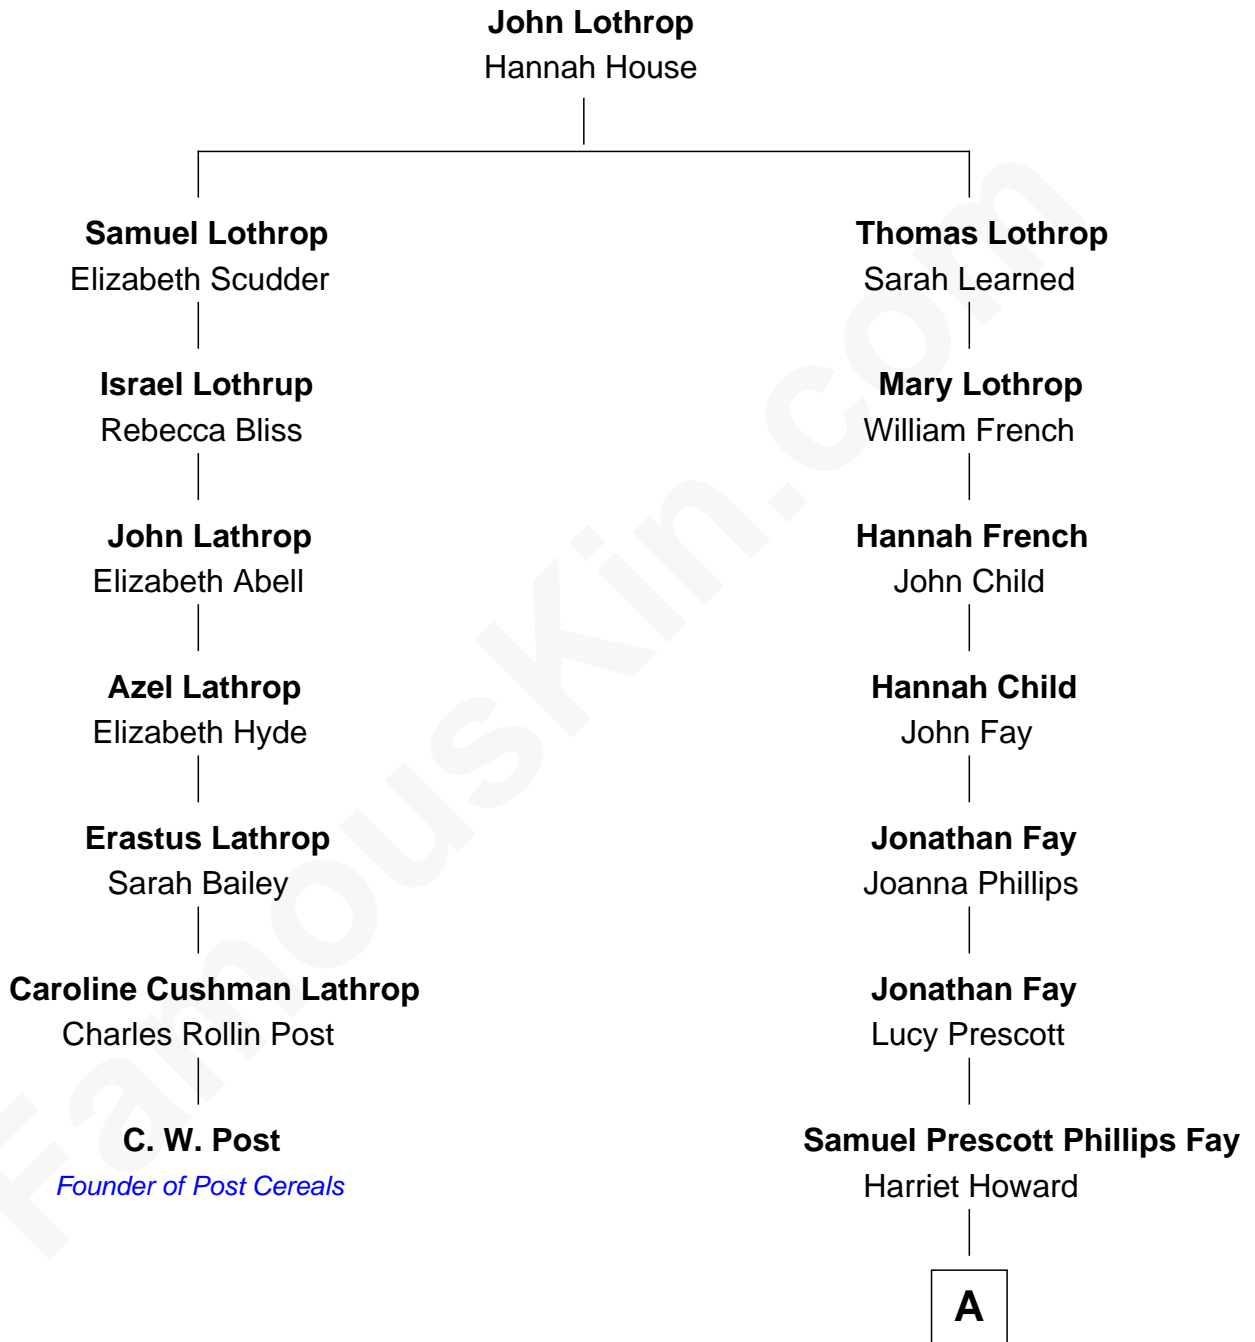

FamousKin.com Relationship Chart of

C. W. Post

Founder of Post Cereals

6th cousin 5 times removed of

George H. W. Bush

41st U.S. President

A

—
Samuel Howard Fay
Susan Montfort Shellman

—
Harriet Eleanor Fay
Rev. James Smith Bush

—
Samuel Prescott Bush
Flora Sheldon

—
Prescott Sheldon Bush
Dorothy Wear Walker

—
George H. W. Bush
41st U.S. President