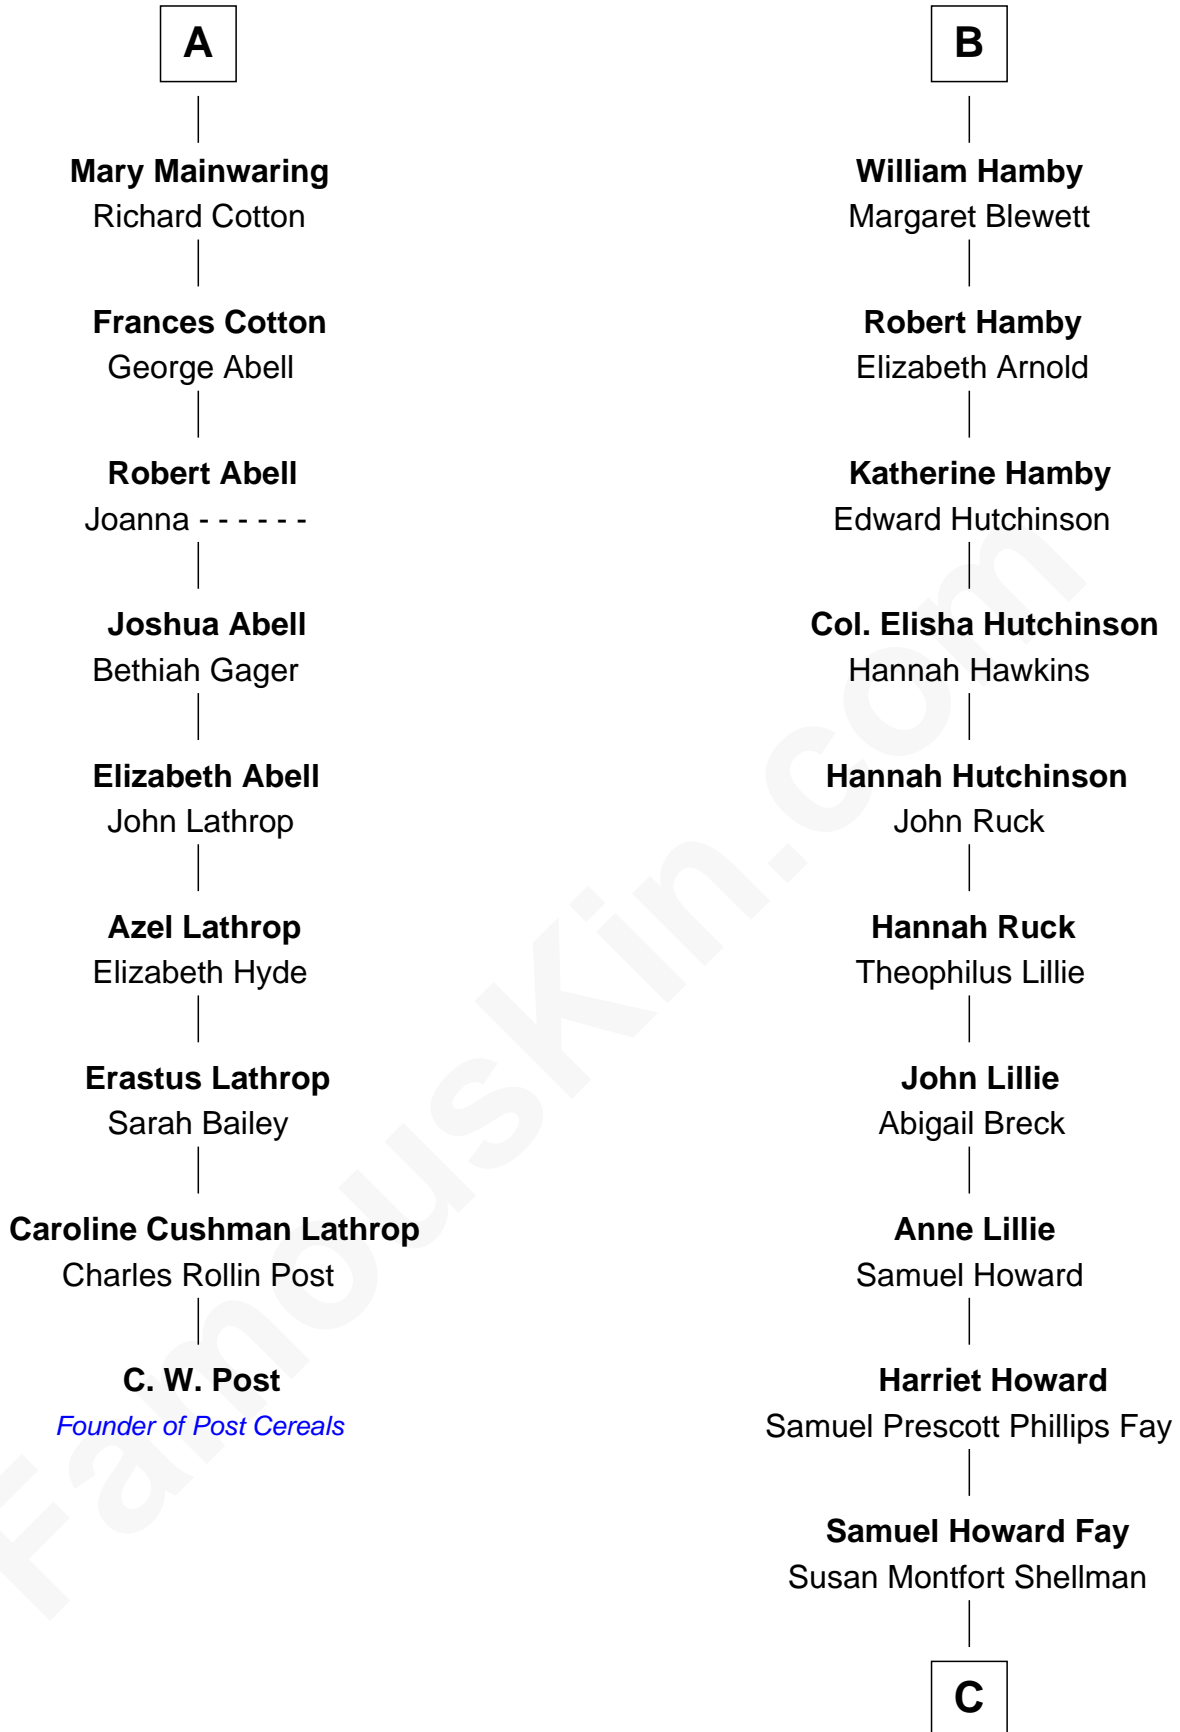

FamousKin.com Relationship Chart of

C. W. Post

Founder of Post Cereals

15th cousin 5 times removed of

George H. W. Bush

41st U.S. President

John de Welles

Maud de Roos

Stephen le Scrope

Maude le Scrope

Sir Baldwin Freville

Margaret Freville

Sir Hugh Willoughby

Margery Willoughby

Sir Godfrey Hilton

Elizabeth Hilton

Richard Thimbleby

Anne Thimbleby

John Booth

Eleanor Booth

Edward Hamby

B

C

Harriet Eleanor Fay
Rev. James Smith Bush

Samuel Prescott Bush
Flora Sheldon

Prescott Sheldon Bush
Dorothy Wear Walker

George H. W. Bush
41st U.S. President

FamousKin.com