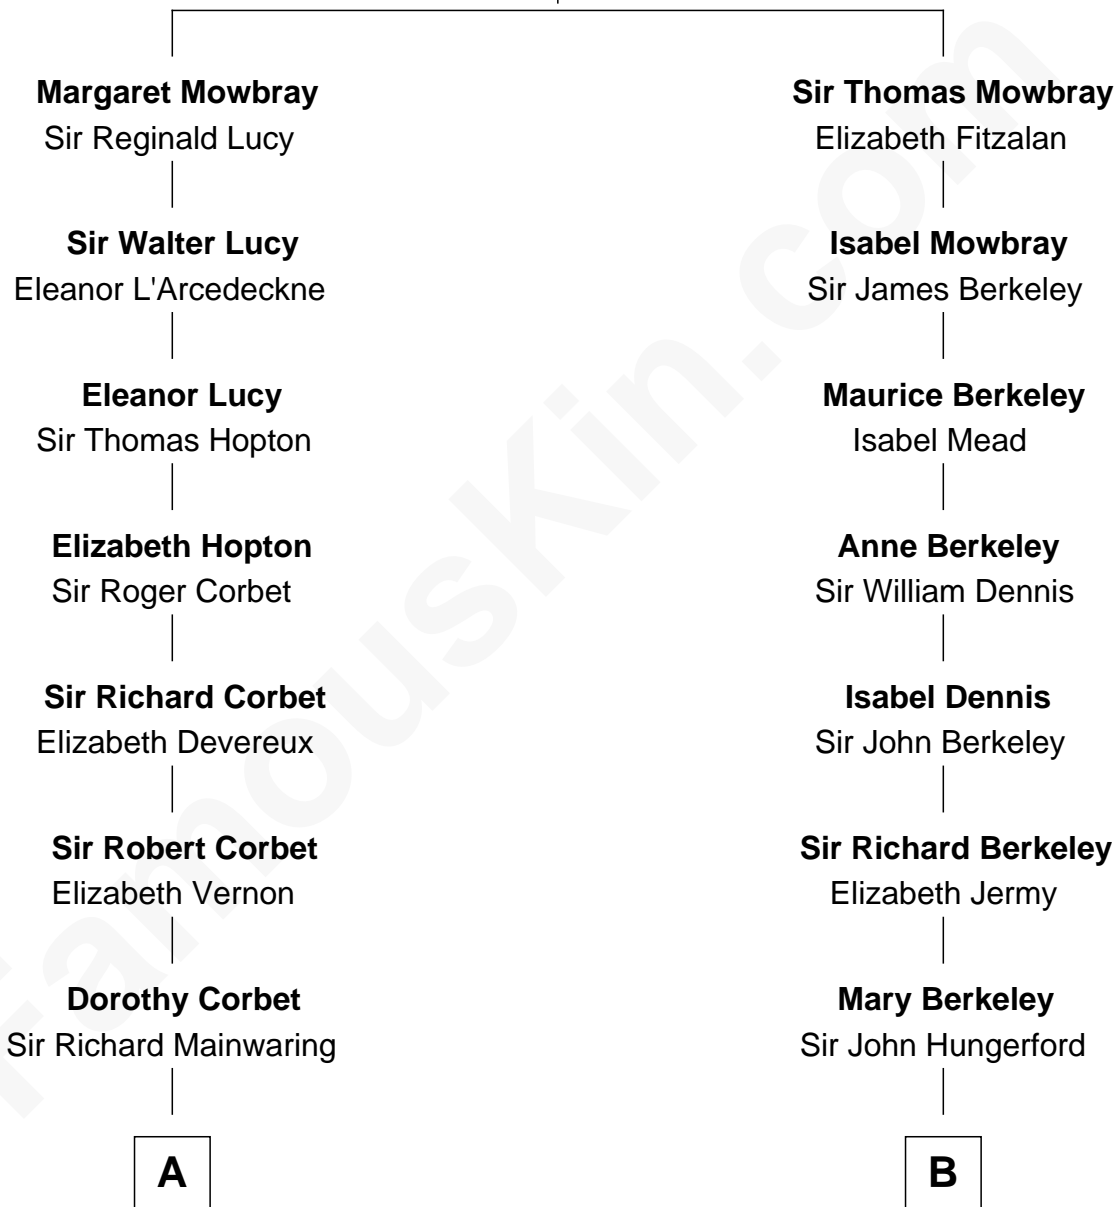

# FamousKin.com Relationship Chart of

**C. W. Post**

*Founder of Post Cereals*

16th cousin 3 times removed of

**George H. W. Bush**

*41st U.S. President*

**John de Mowbray**  
Elizabeth de Segrave

**C**

Samuel Prescott Bush

Flora Sheldon

Prescott Sheldon Bush

Dorothy Wear Walker

George H. W. Bush

*41st U.S. President*

FamousKin.com