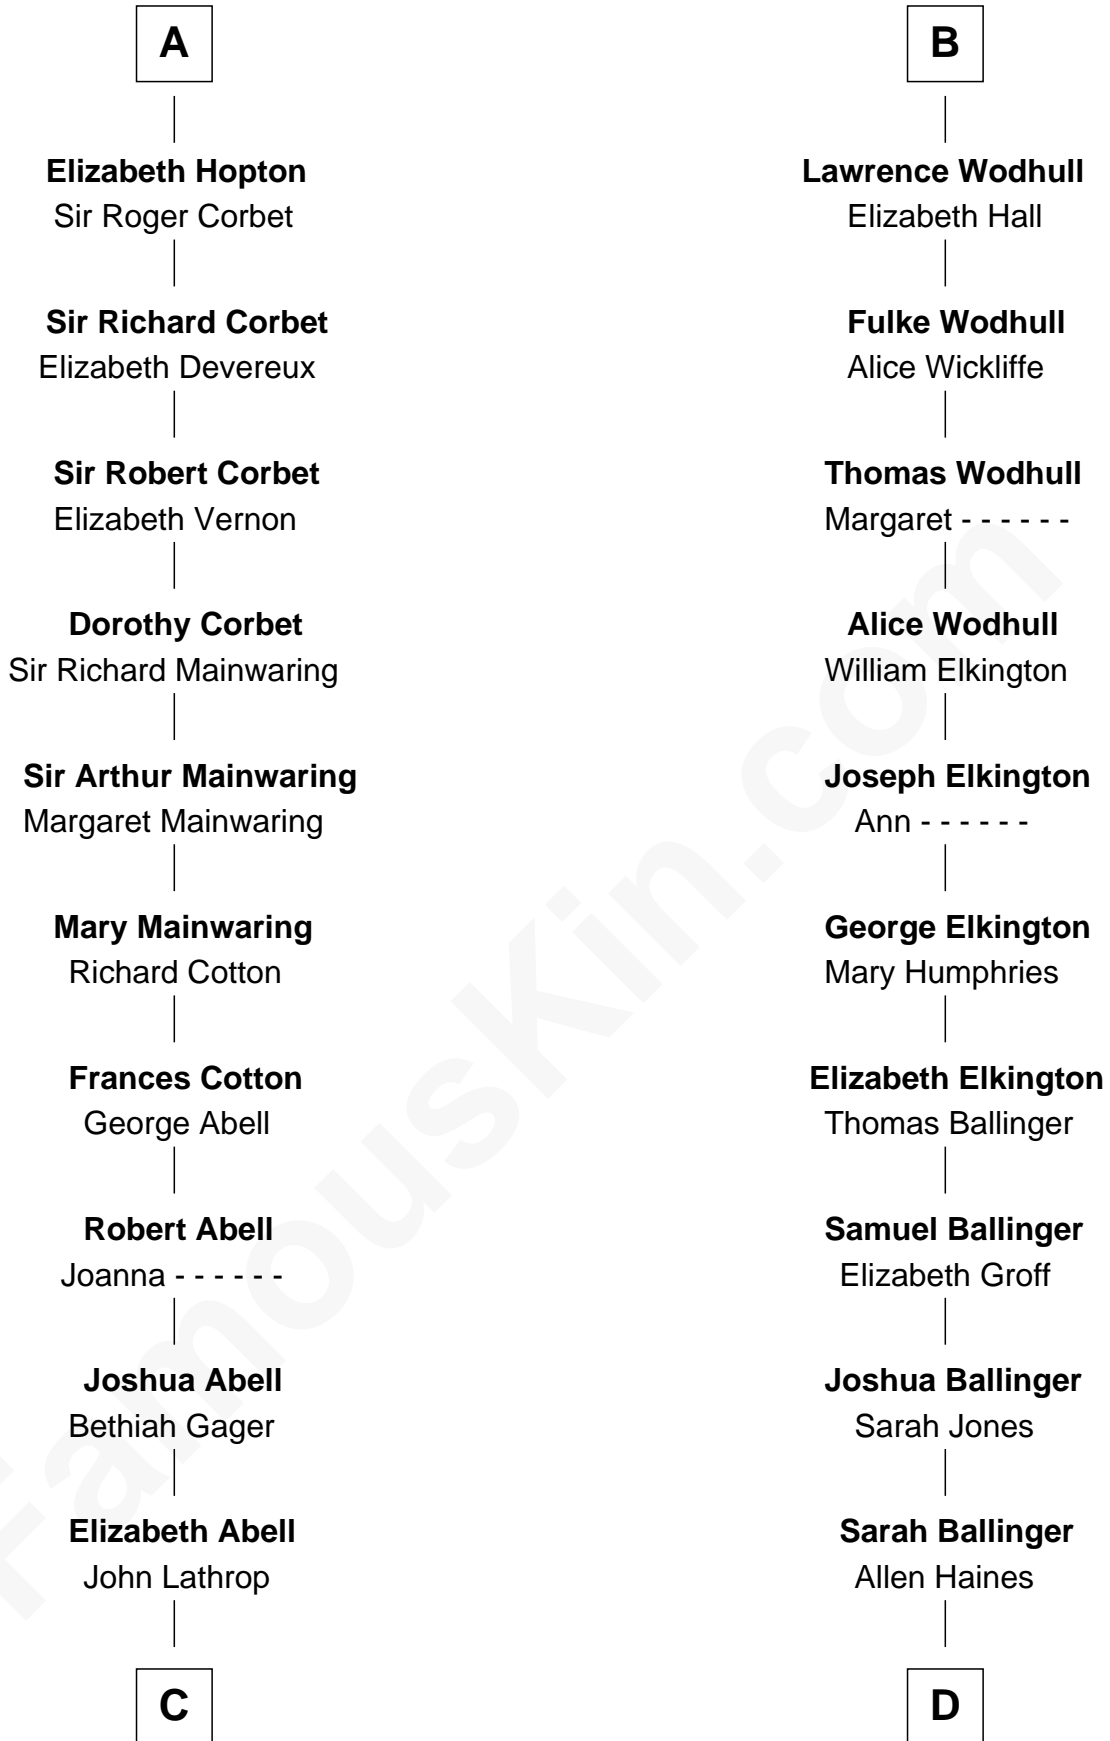

FamousKin.com

Relationship Chart of

C. W. Post

Founder of Post Cereals

20th cousin 1 time removed of

Barbara (Pierce) Bush

First Lady of President George H.W. Bush

John de Botetourte

Maud FitzThomas

C

Azel Lathrop
Elizabeth Hyde

Erastus Lathrop
Sarah Bailey

Caroline Cushman Lathrop
Charles Rollin Post

C. W. Post
Founder of Post Cereals

D

Jonathan Haines
Mary Jane Sprague