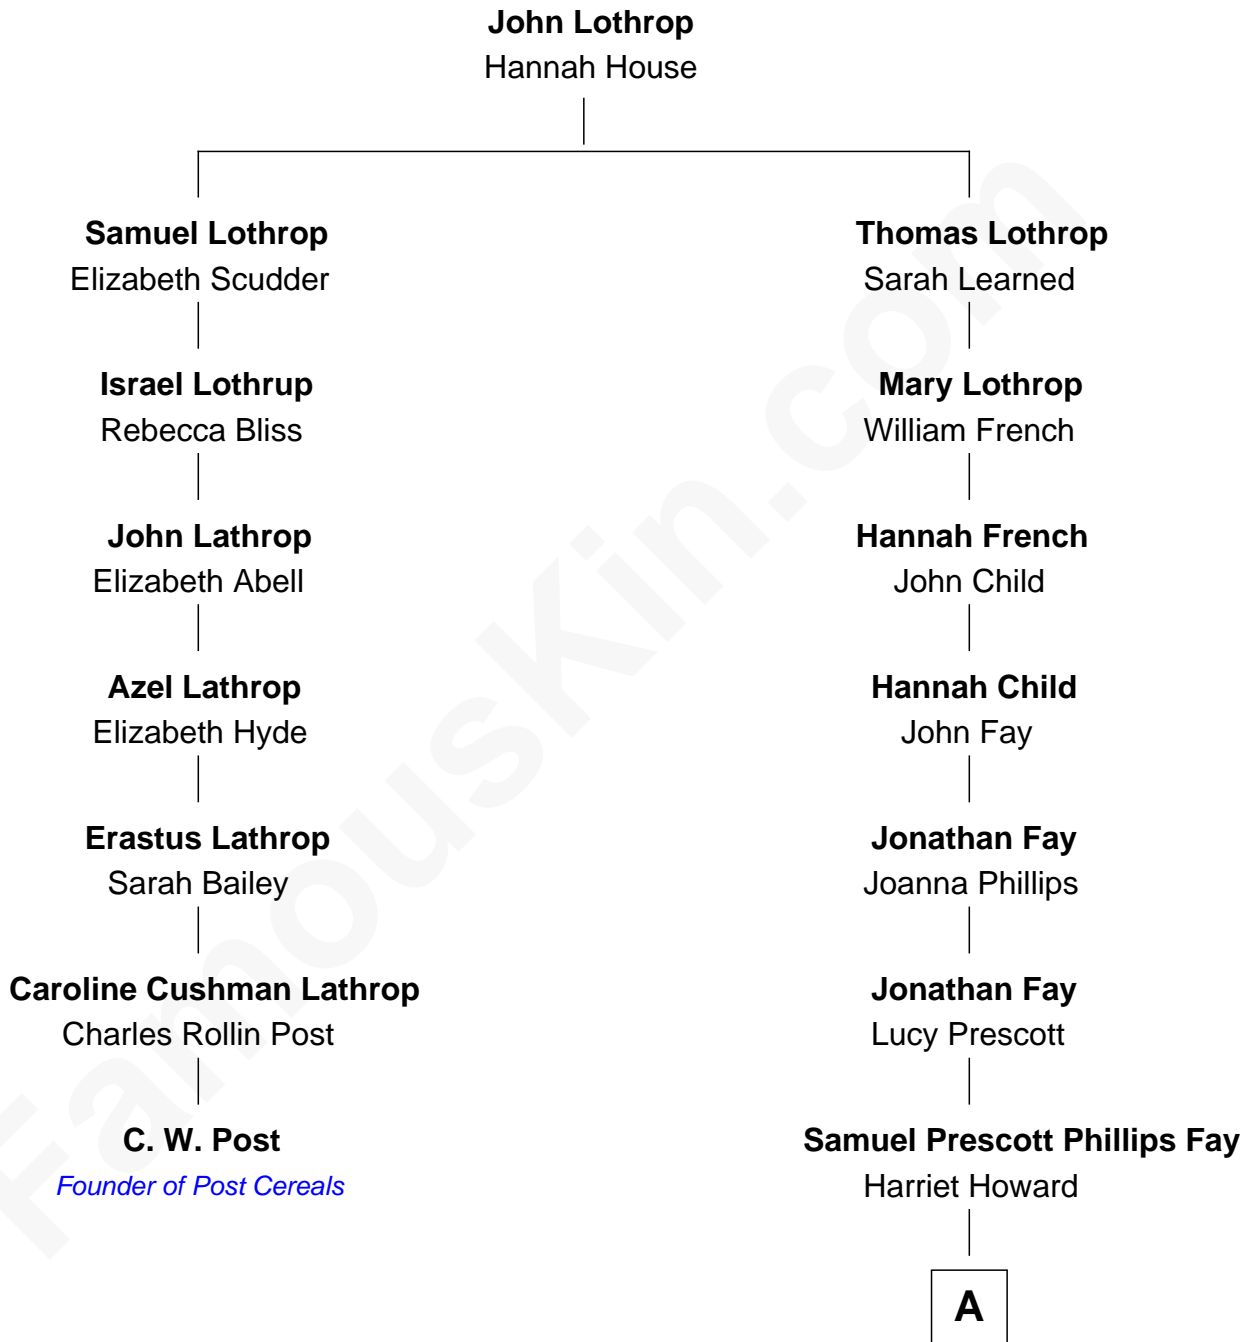

FamousKin.com Relationship Chart of

C. W. Post

Founder of Post Cereals

6th cousin 6 times removed of

George W. Bush

43rd U.S. President

A

Samuel Howard Fay
Susan Montfort Shellman

Harriet Eleanor Fay
Rev. James Smith Bush

Samuel Prescott Bush
Flora Sheldon

Prescott Sheldon Bush
Dorothy Wear Walker

George Herbert Walker Bush
Barbara Pierce

George W. Bush
43rd U.S. President

FamousKin.com