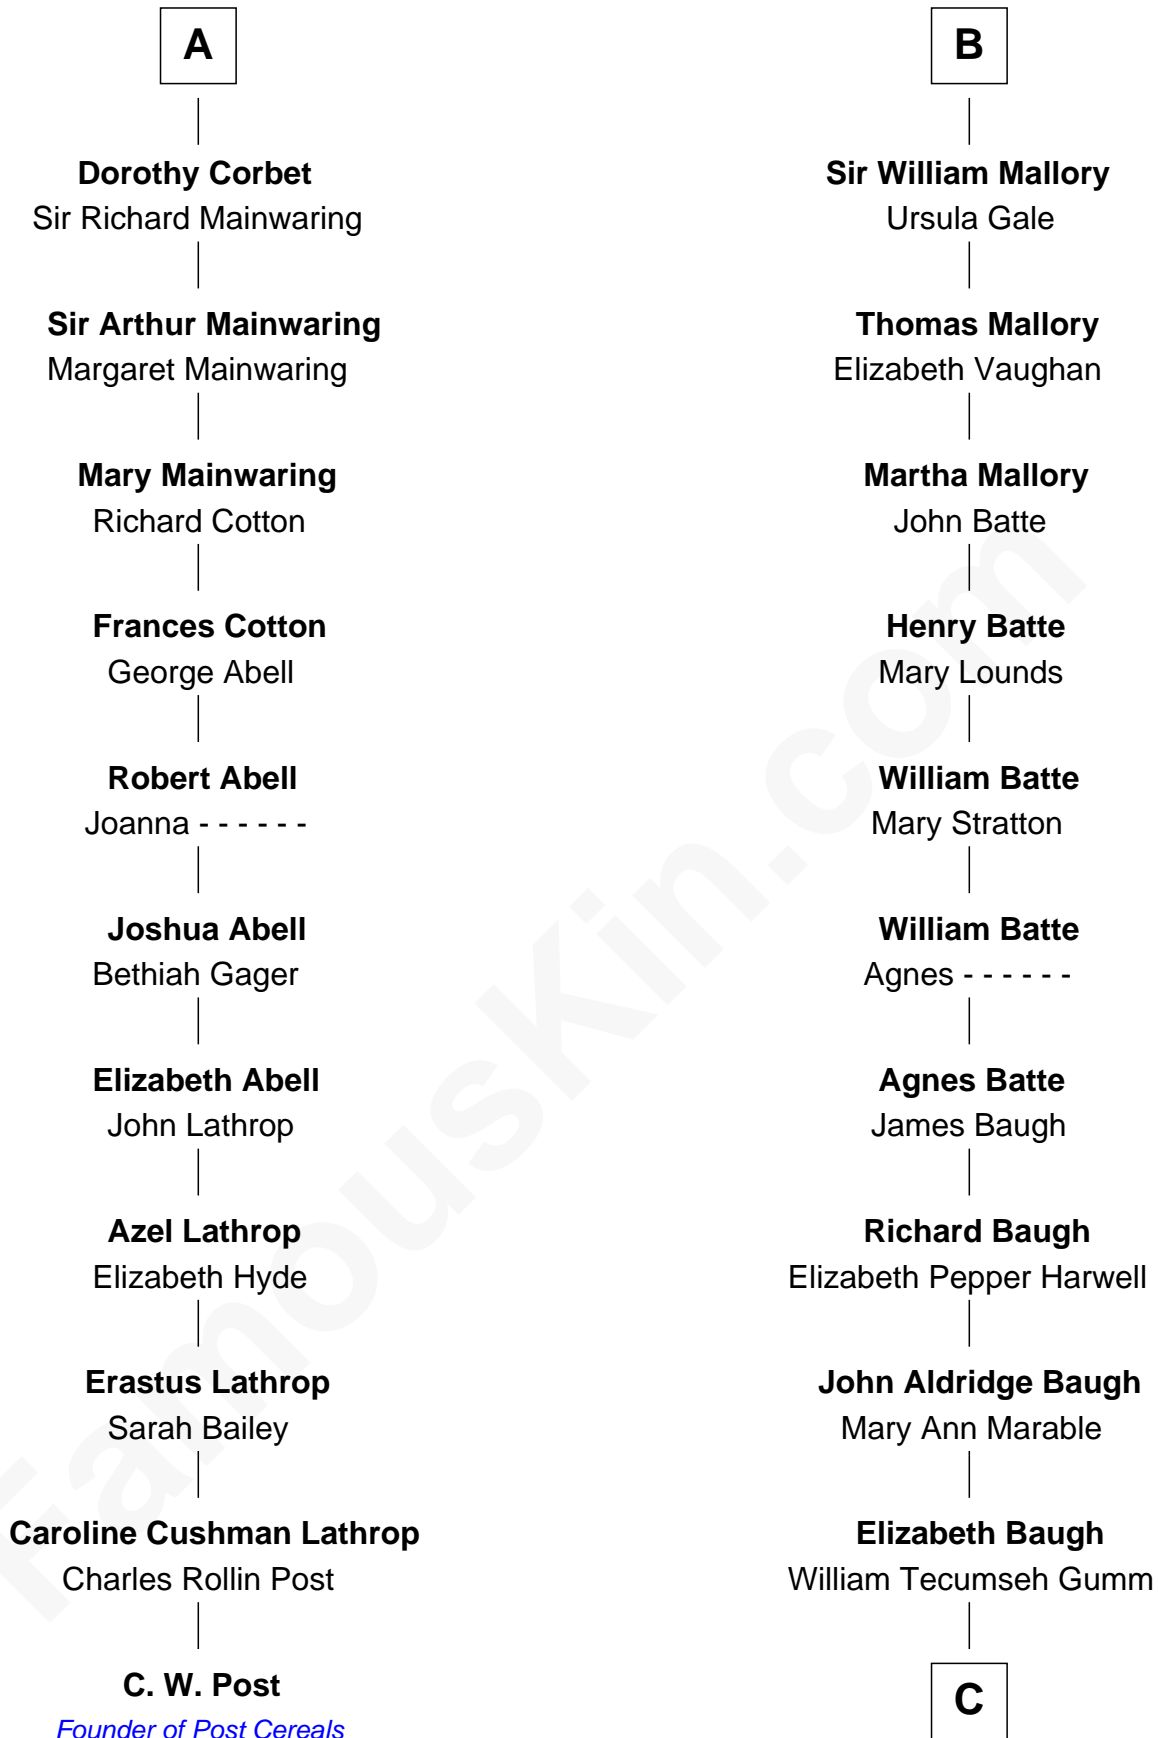

FamousKin.com Relationship Chart of

C. W. Post

Founder of Post Cereals

17th cousin 2 times removed of

Liza Minnelli

Singer and Actress

Edmund Fitzalan

Alice de Warenne

C

Francis Avent Gumm

Ethel Marian Milne

Frances Ethel Gumm

Vincent Minnelli

Liza Minnelli

Singer and Actress

FamousKin.com