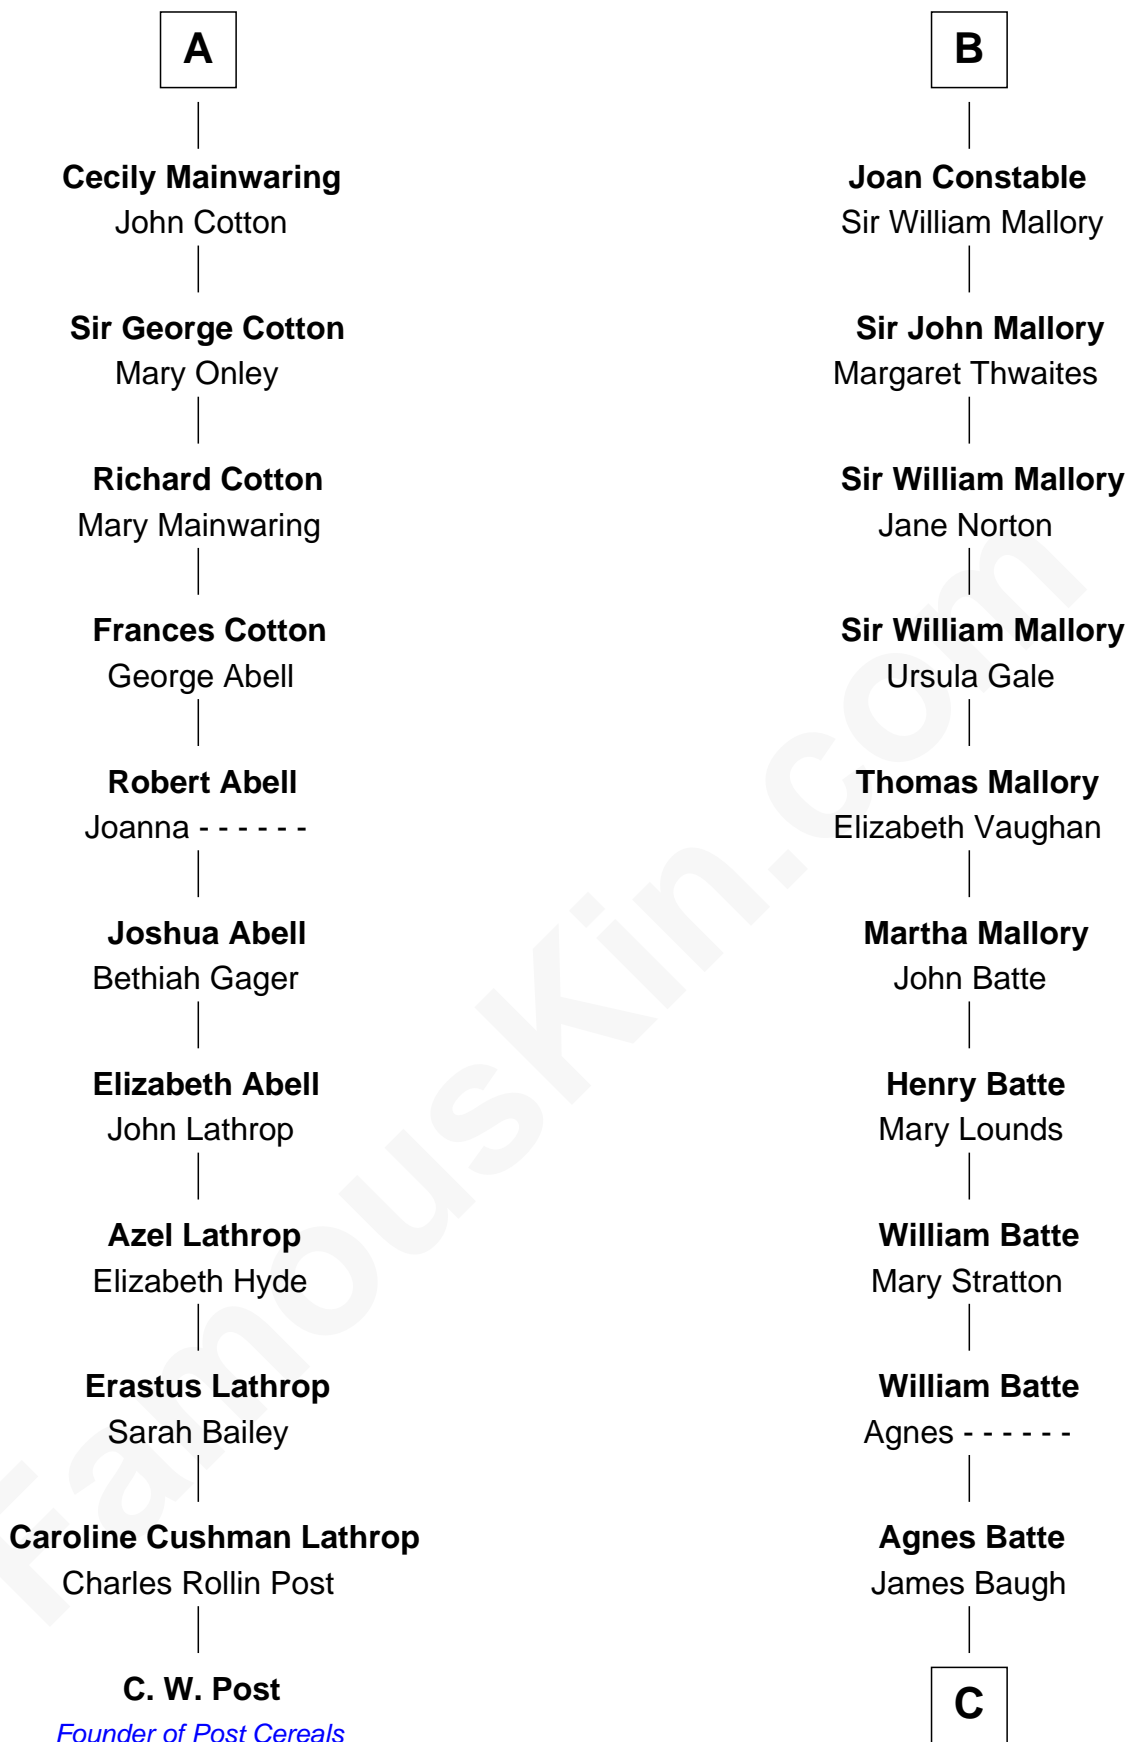

FamousKin.com Relationship Chart of

C. W. Post

Founder of Post Cereals

17th cousin 4 times removed of

Judy Garland

Singer and Movie Actress

Sir Roger de Quincy
Helen of Galloway

C