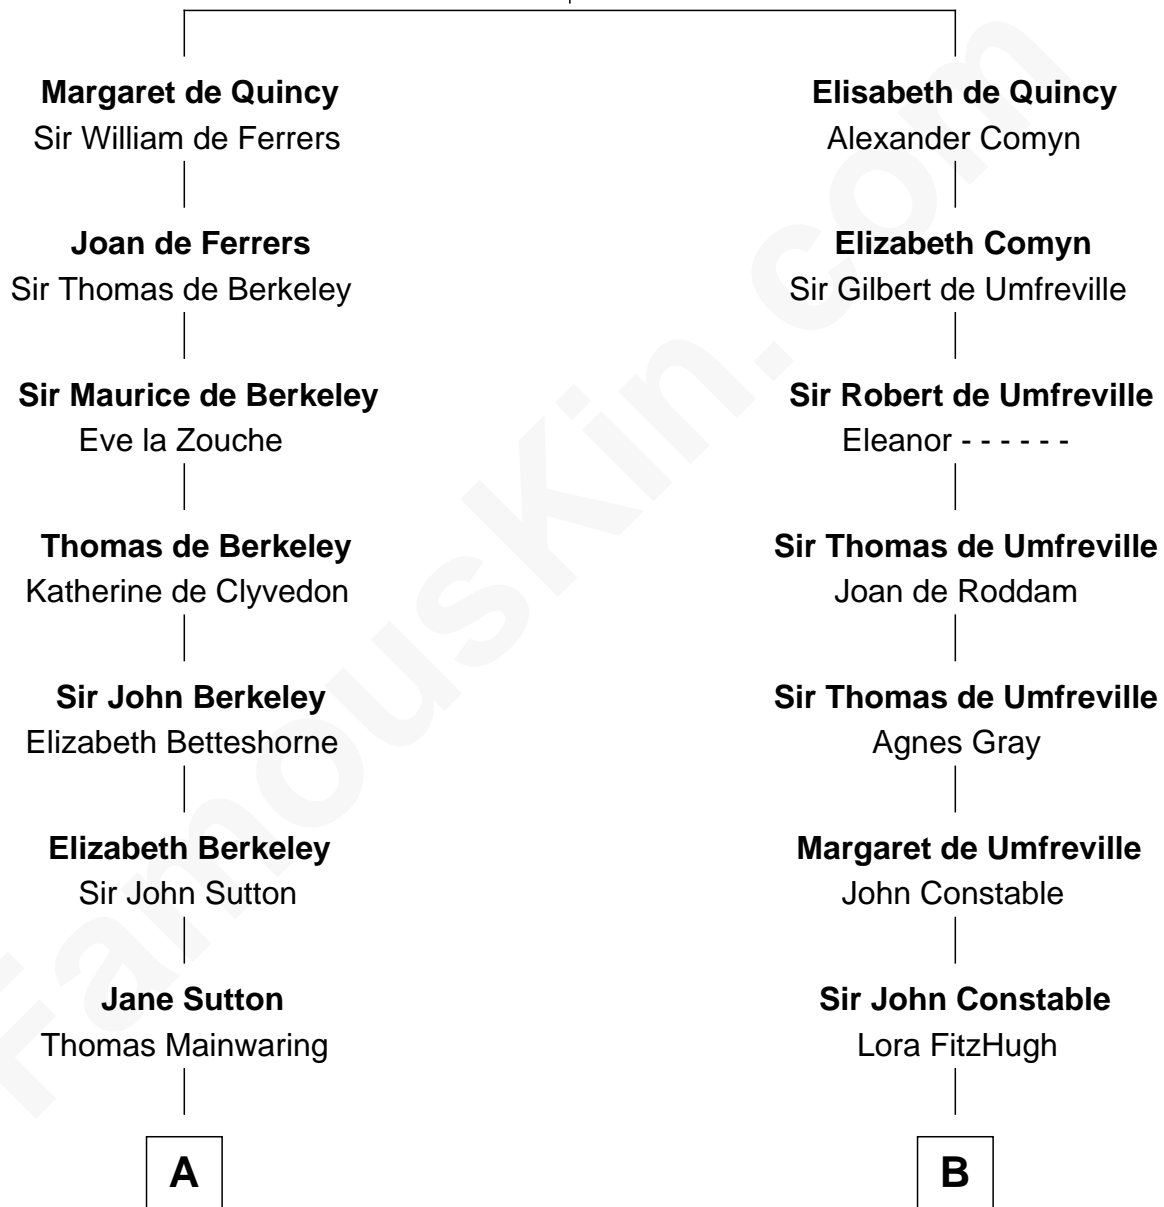

FamousKin.com Relationship Chart of

C. W. Post

Founder of Post Cereals

17th cousin 4 times removed of

Judy Garland

Singer and Movie Actress

Sir Roger de Quincy
Helen of Galloway

C