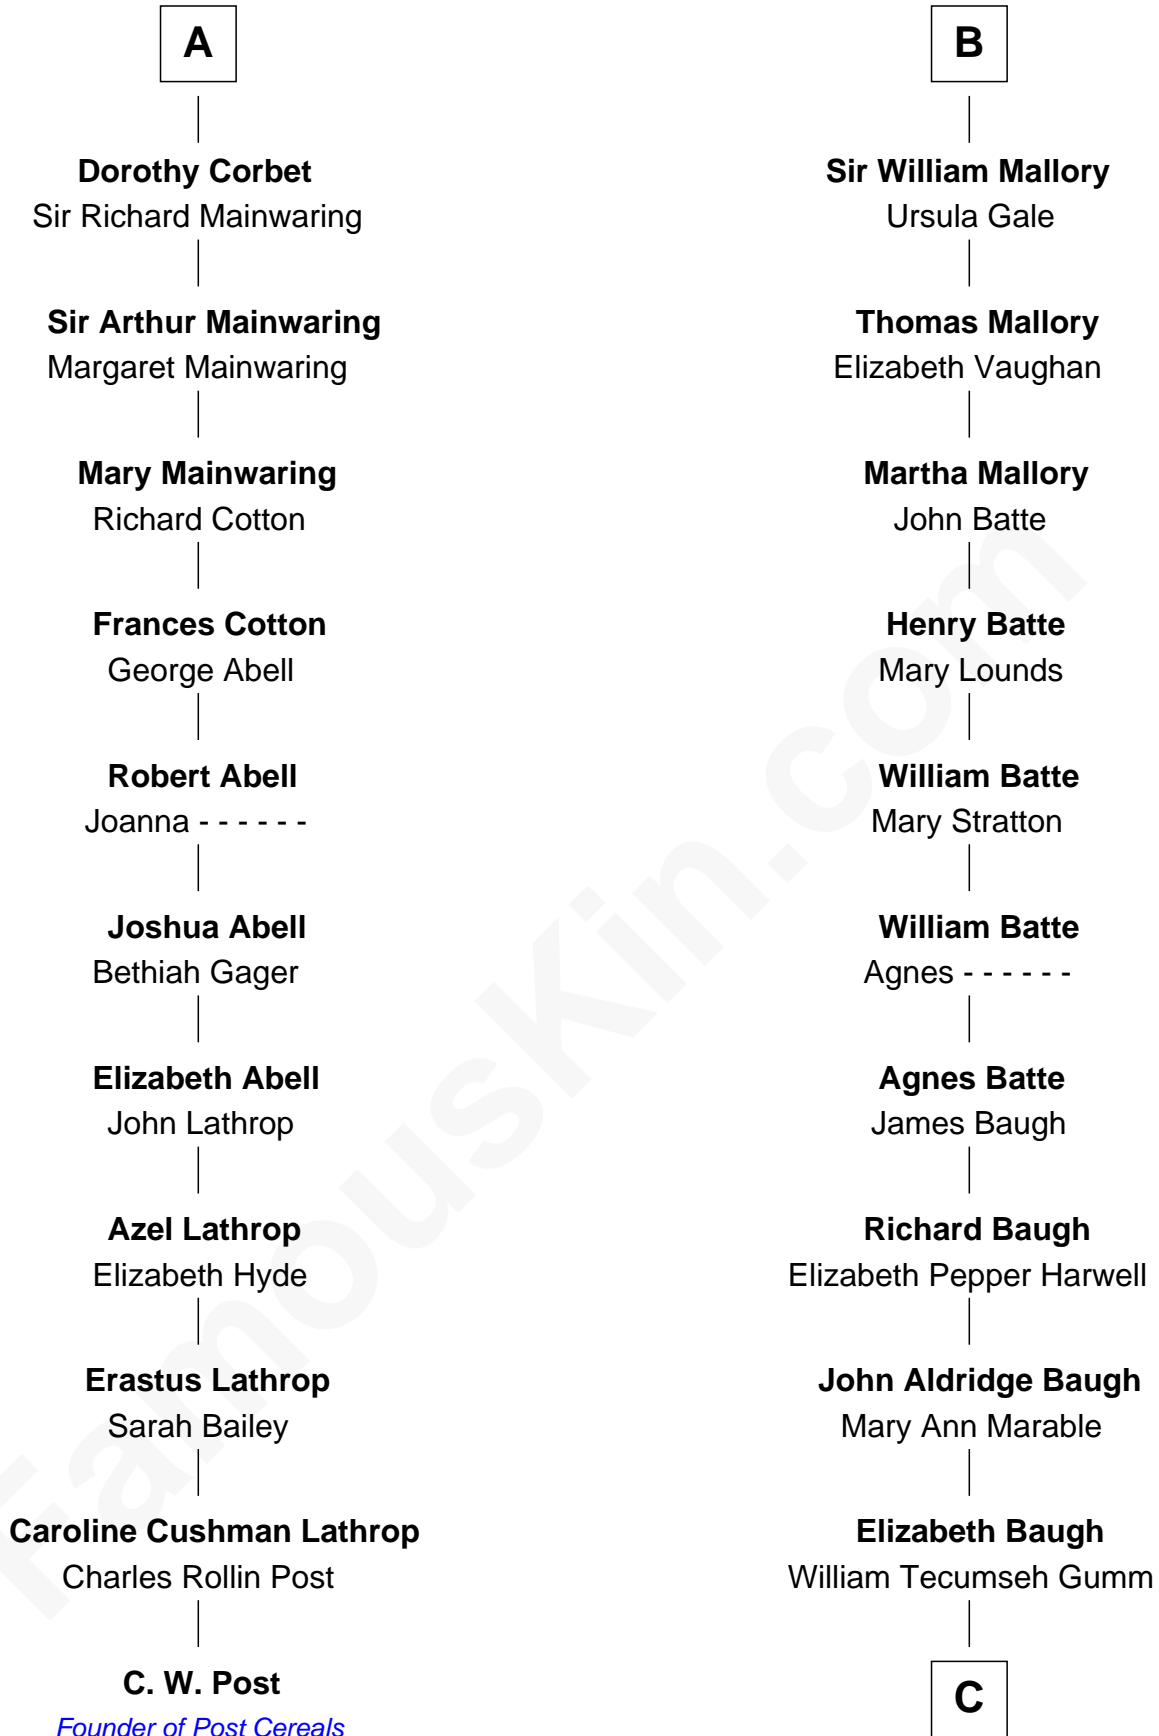

# FamousKin.com Relationship Chart of

**C. W. Post**

*Founder of Post Cereals*

17th cousin 1 time removed of

**Judy Garland**

*Singer and Movie Actress*

**Edmund Fitzalan**

Alice de Warenne