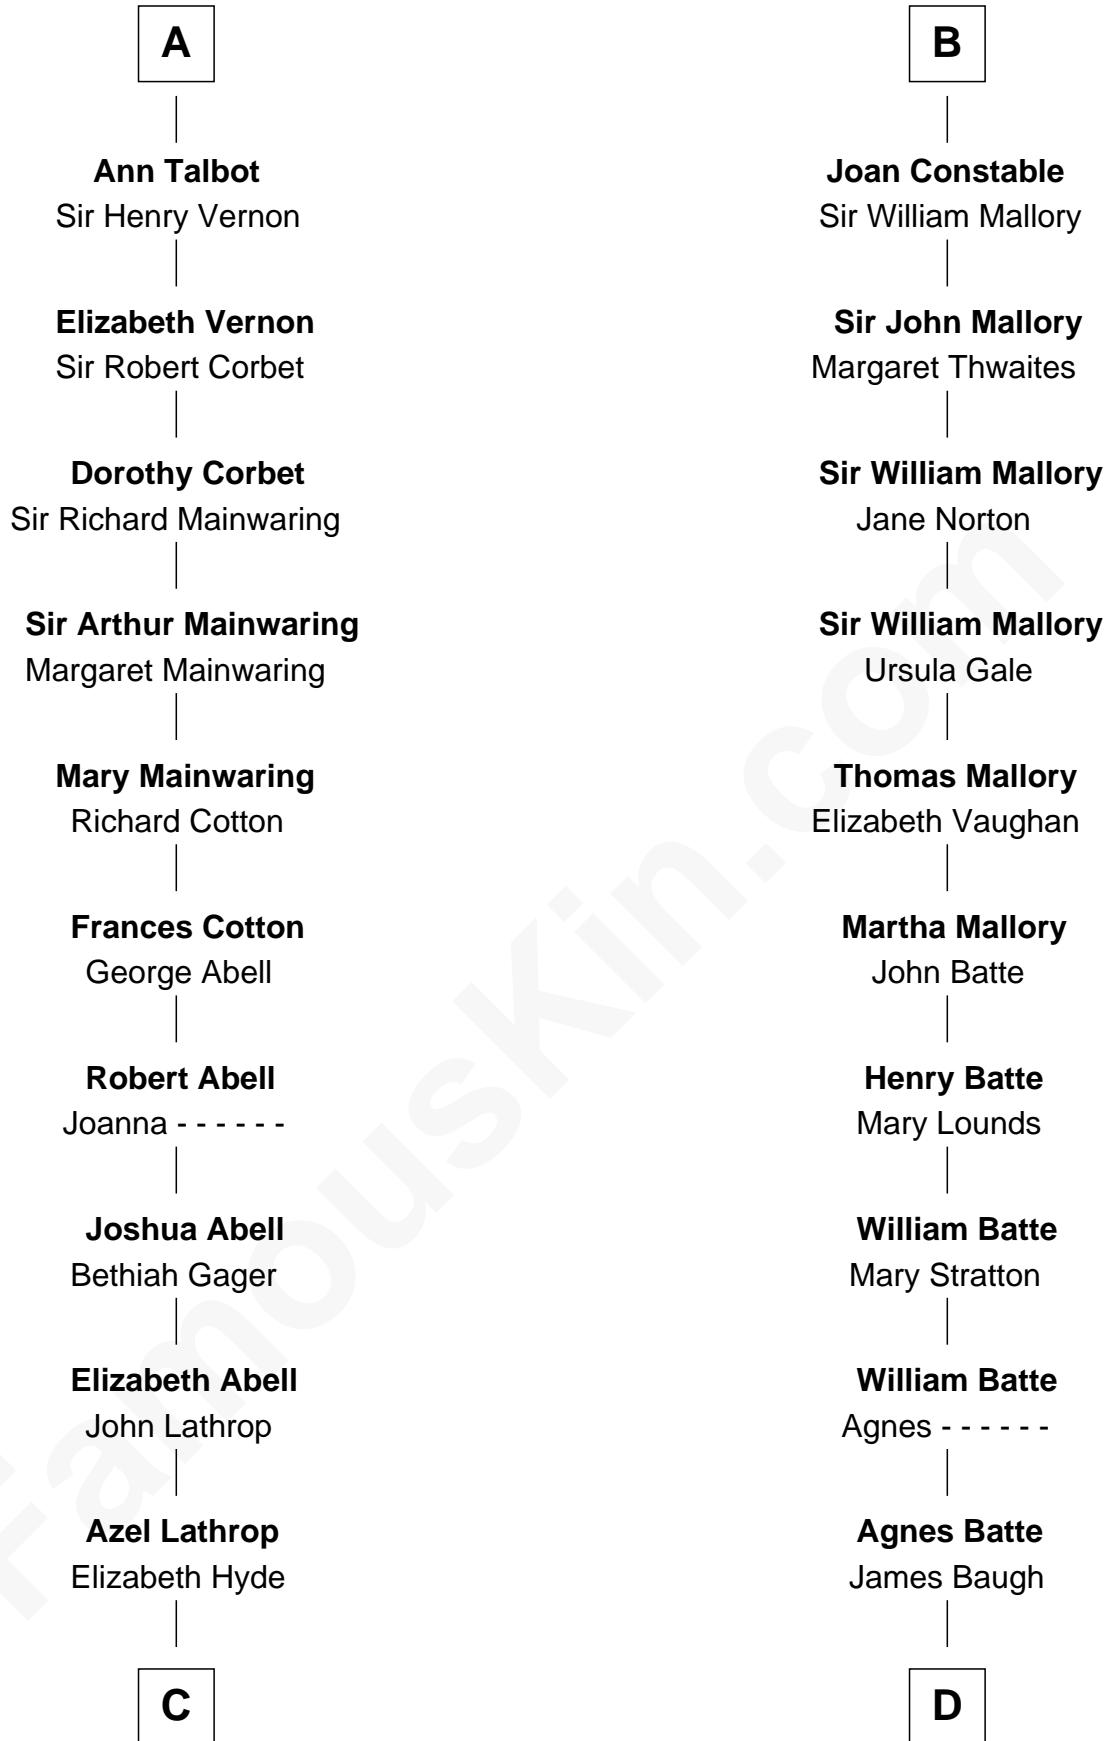

FamousKin.com Relationship Chart of

C. W. Post

Founder of Post Cereals

19th cousin 2 times removed of

Judy Garland

Singer and Movie Actress

C

Erastus Lathrop

Sarah Bailey

Caroline Cushman Lathrop

Charles Rollin Post

C. W. Post

Founder of Post Cereals

D

Richard Baugh

Elizabeth Pepper Harwell