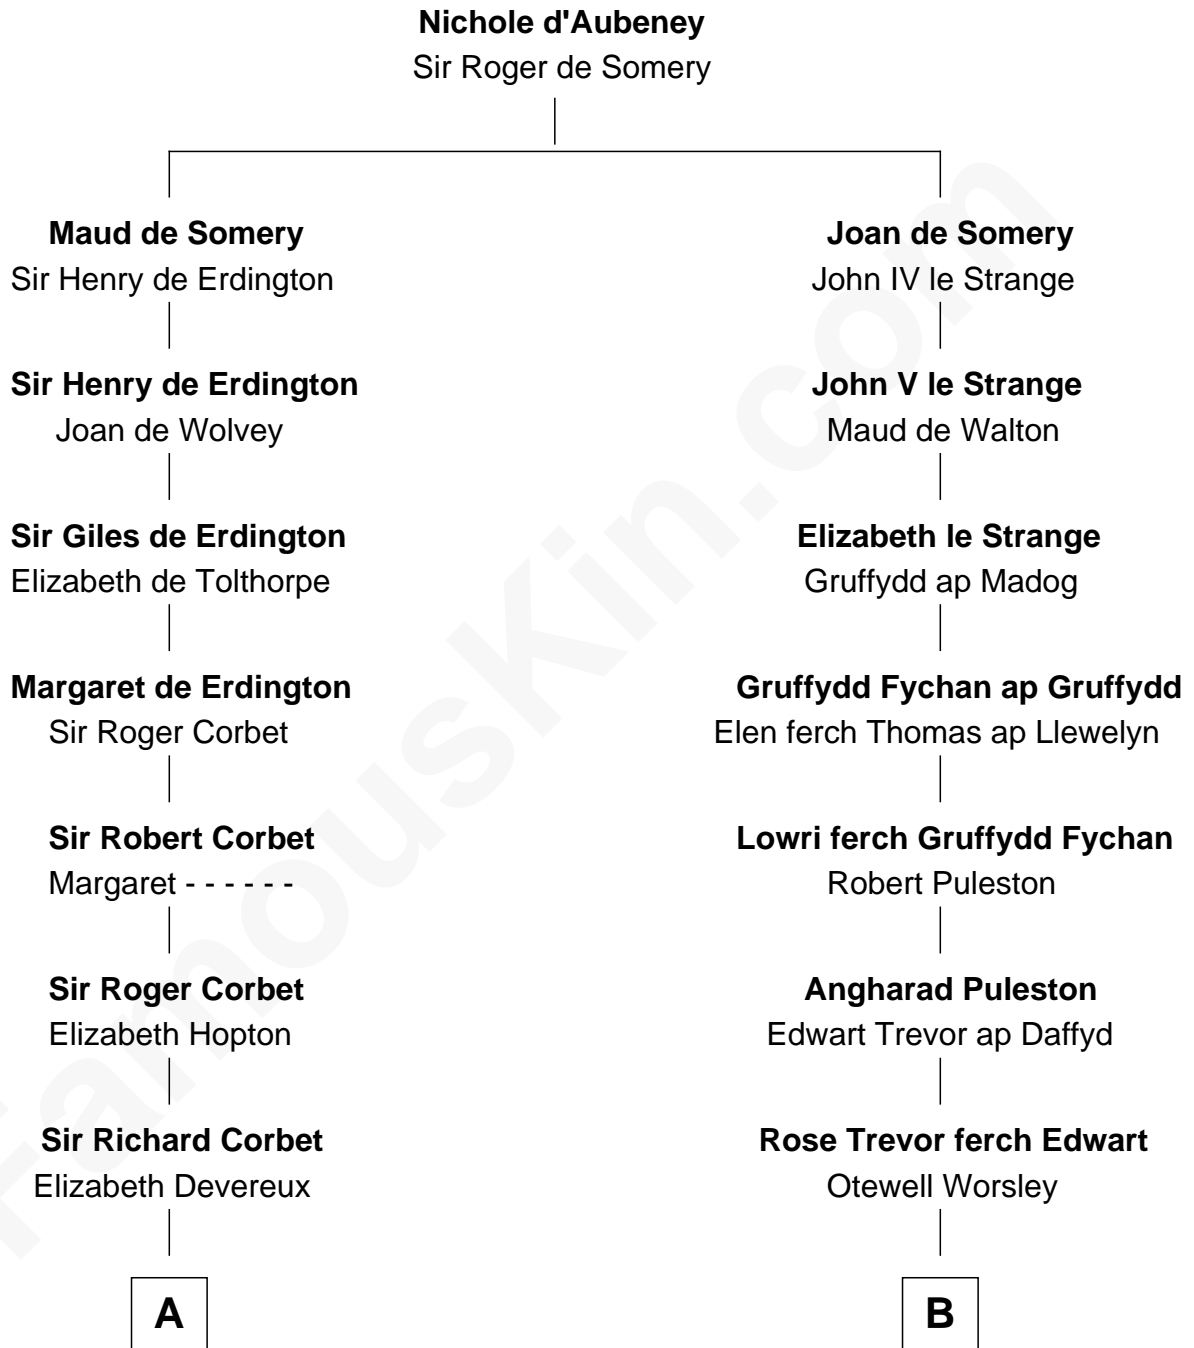

FamousKin.com Relationship Chart of

C. W. Post

Founder of Post Cereals

18th cousin of

Eliphalet Remington

Founder of Remington Arms Company

C

Caroline Cushman Lathrop