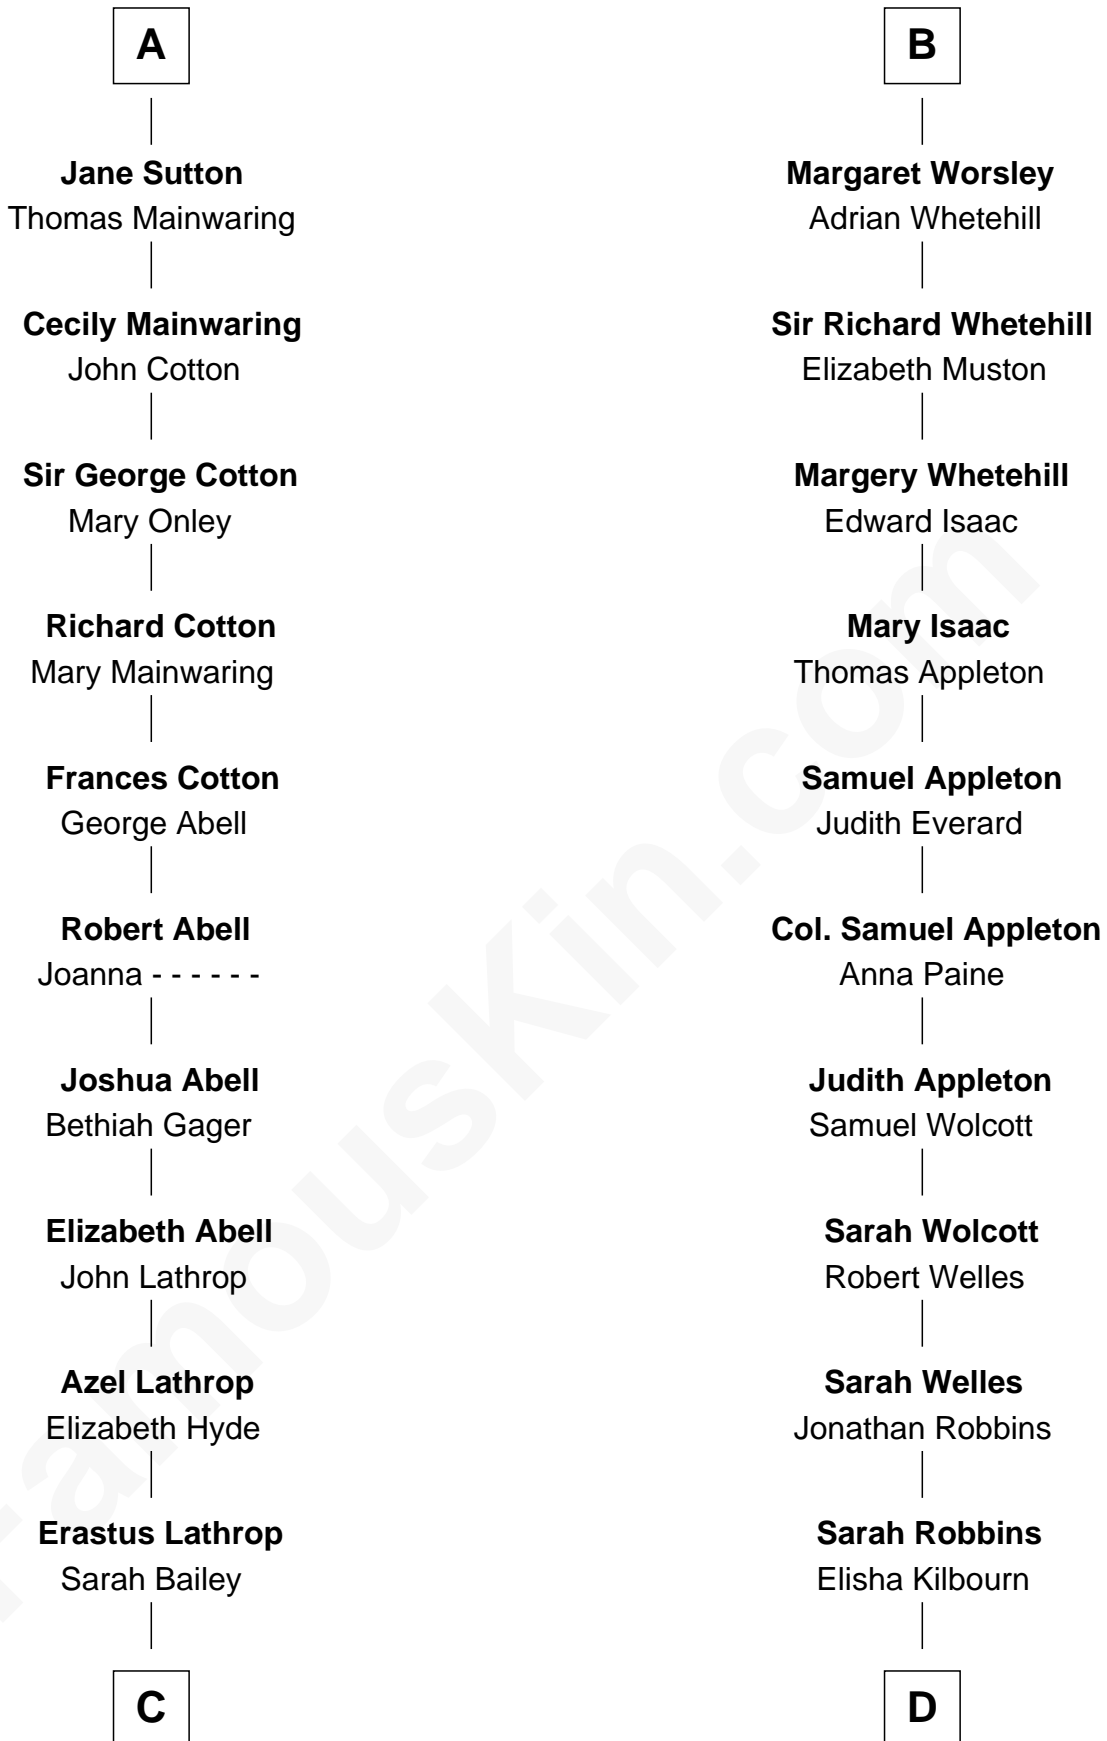

FamousKin.com Relationship Chart of

C. W. Post

Founder of Post Cereals

18th cousin of

Eliphalet Remington

Founder of Remington Arms Company

FamousKin.com