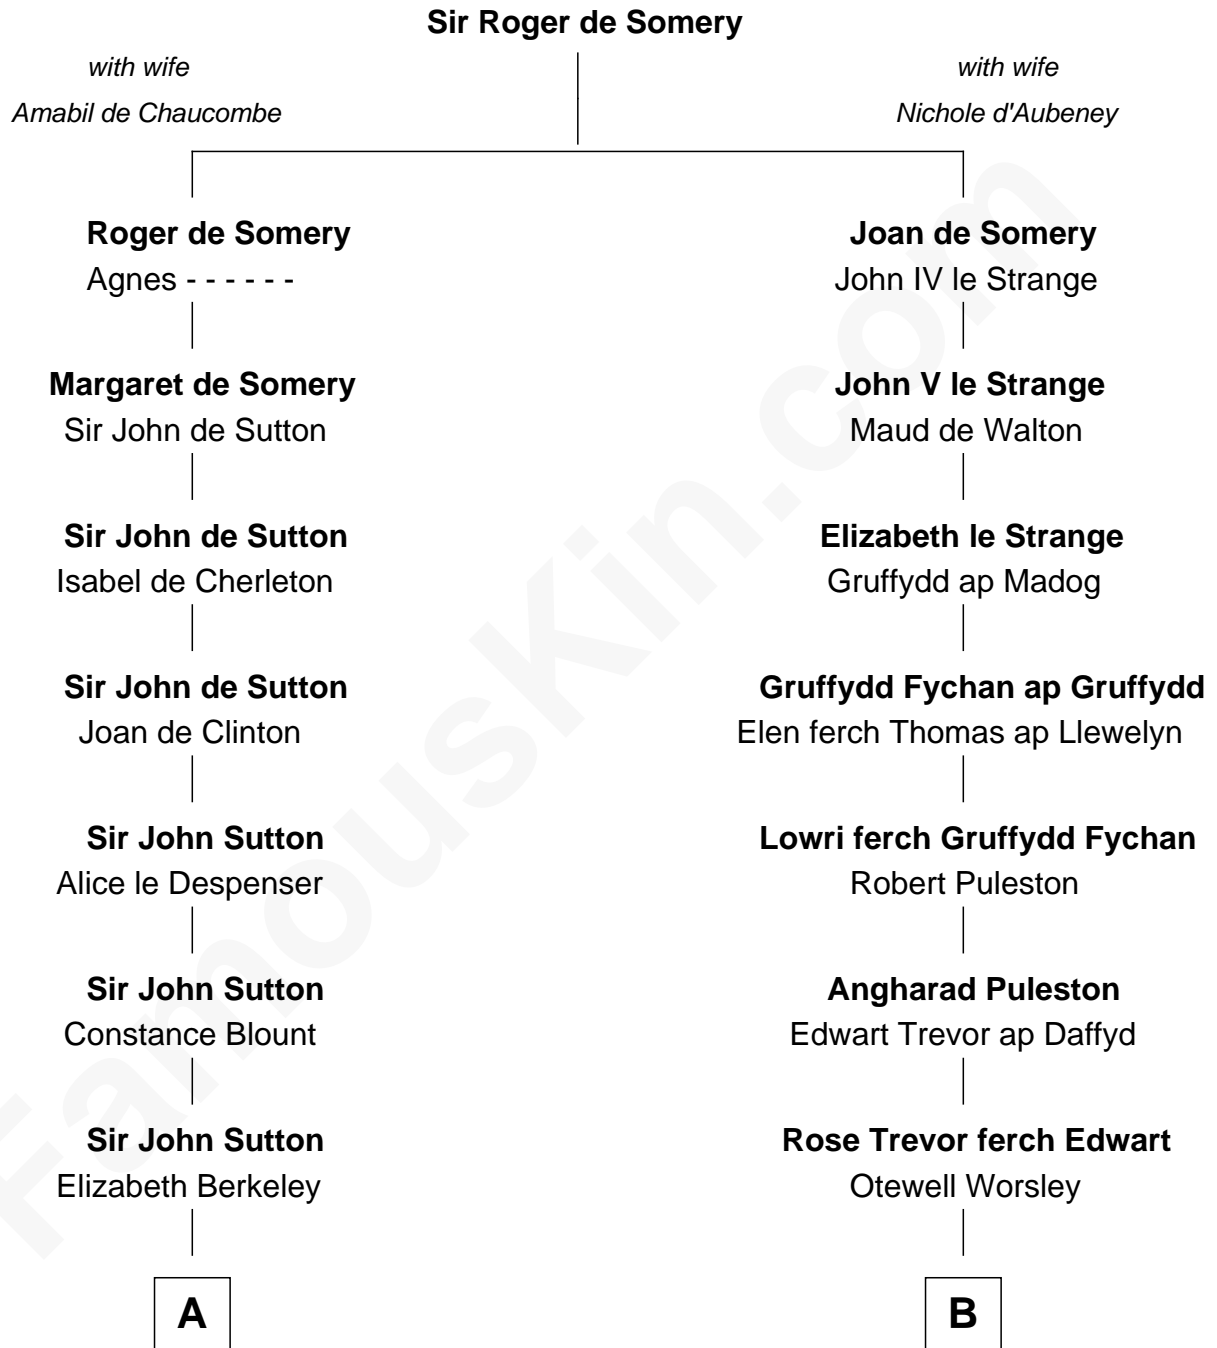

FamousKin.com Relationship Chart of

C. W. Post

Founder of Post Cereals

18th cousin of

Eliphalet Remington

Founder of Remington Arms Company

FamousKin.com