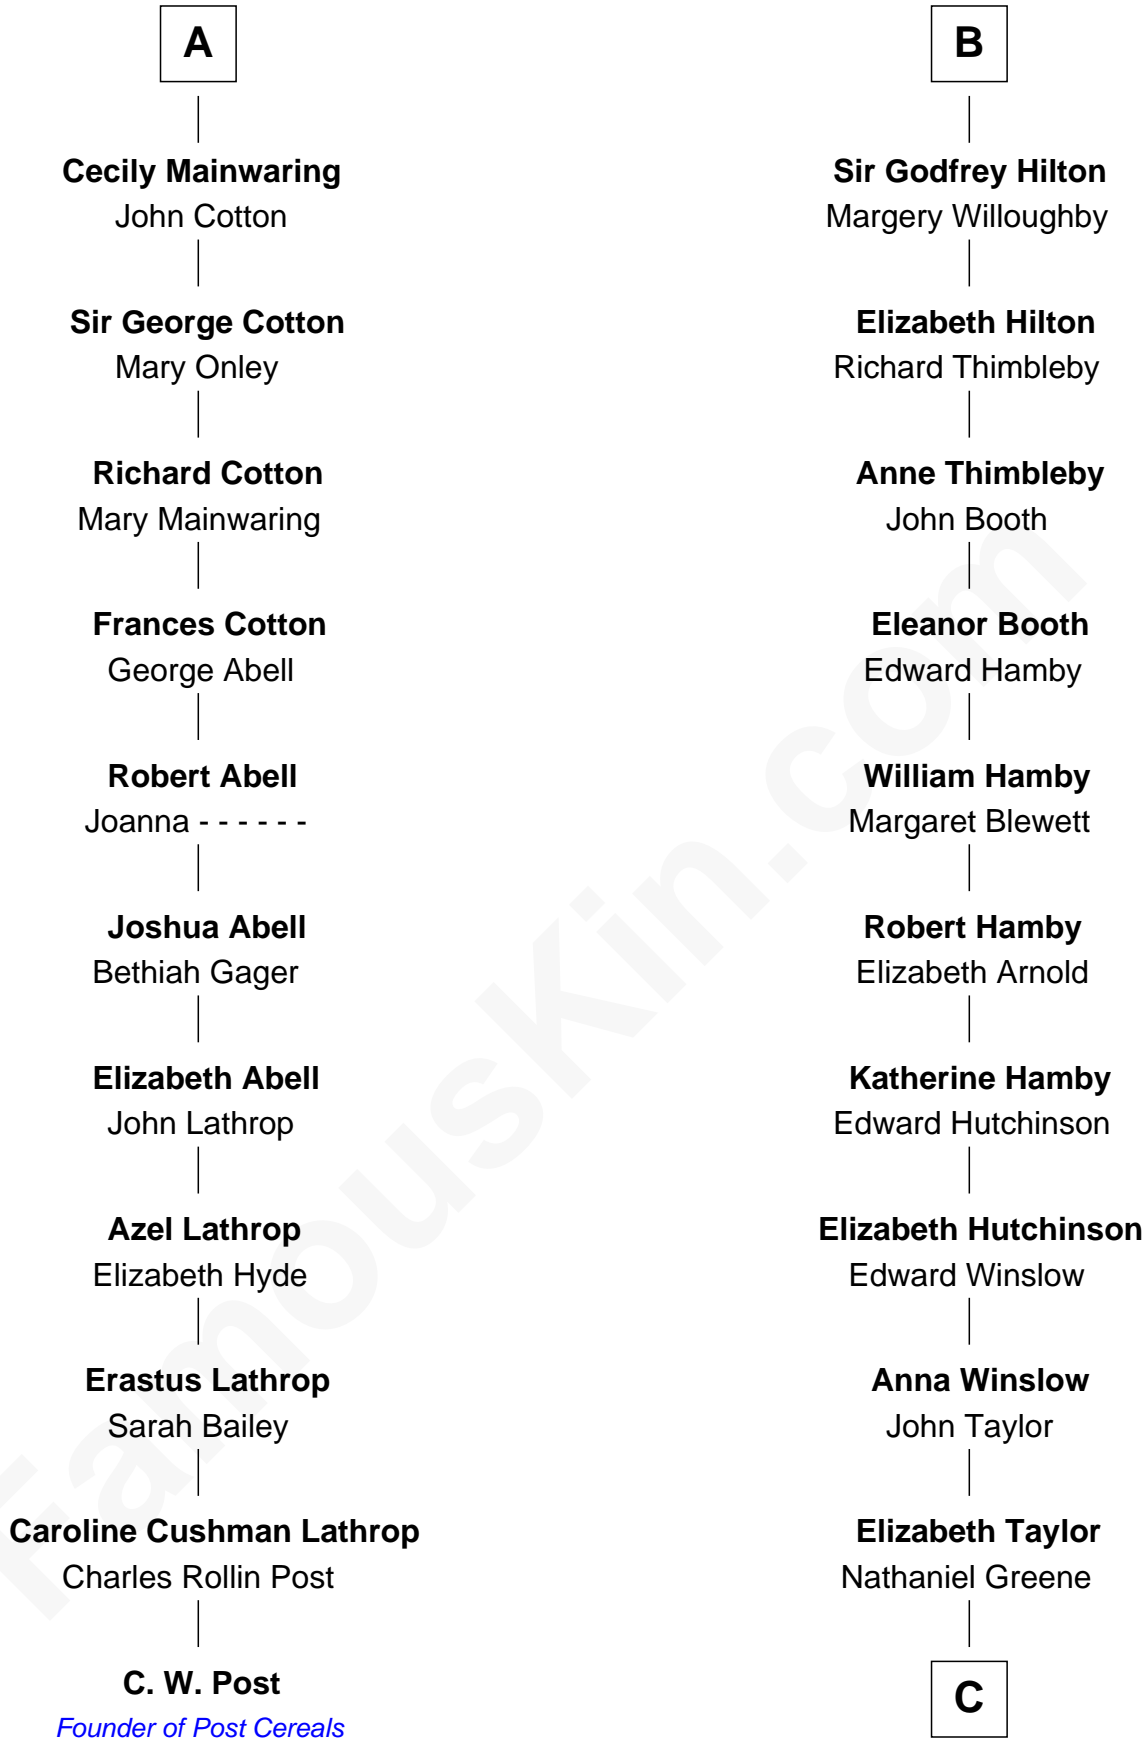

FamousKin.com

Relationship Chart of

C. W. Post

Founder of Post Cereals

17th cousin 3 times removed of

Lucretia (Rudolph) Garfield

First Lady of President James Garfield

Sir Roger de Quincy
Helen of Galloway

C

John Greene

Azubah Ward

Lucretia Greene

Elijah Mason

Arabella Greene Mason

Zebulon Rudolph

Lucretia (Rudolph) Garfield