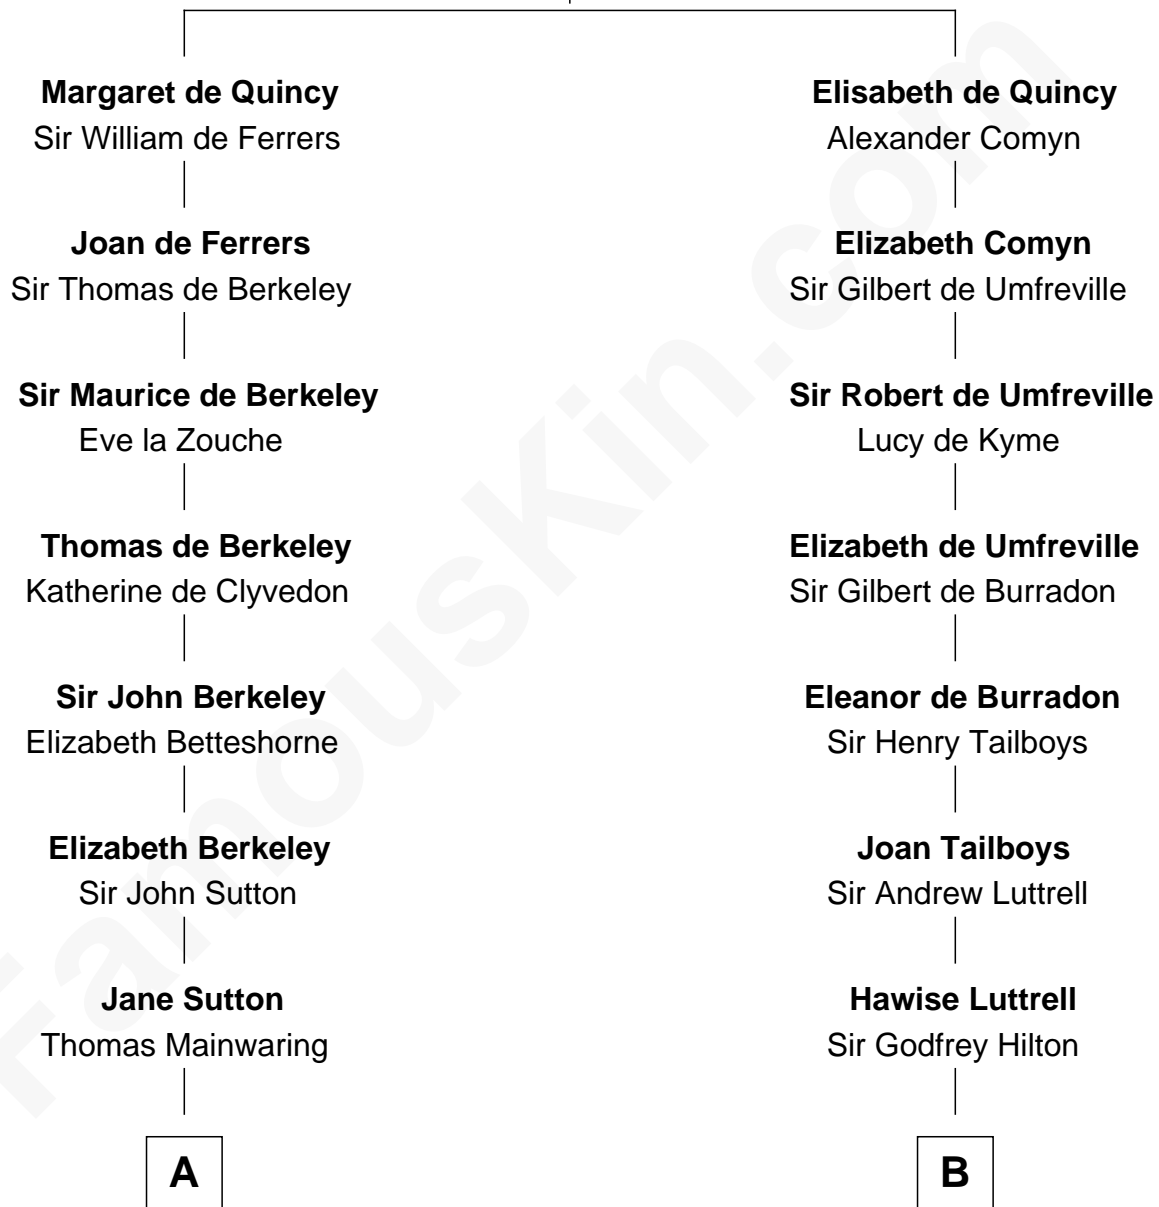

FamousKin.com

Relationship Chart of

C. W. Post

Founder of Post Cereals

17th cousin 3 times removed of

Lucretia (Rudolph) Garfield

First Lady of President James Garfield

Sir Roger de Quincy
Helen of Galloway

C

John Greene

Azubah Ward

Lucretia Greene

Elijah Mason

Arabella Greene Mason

Zebulon Rudolph

Lucretia (Rudolph) Garfield