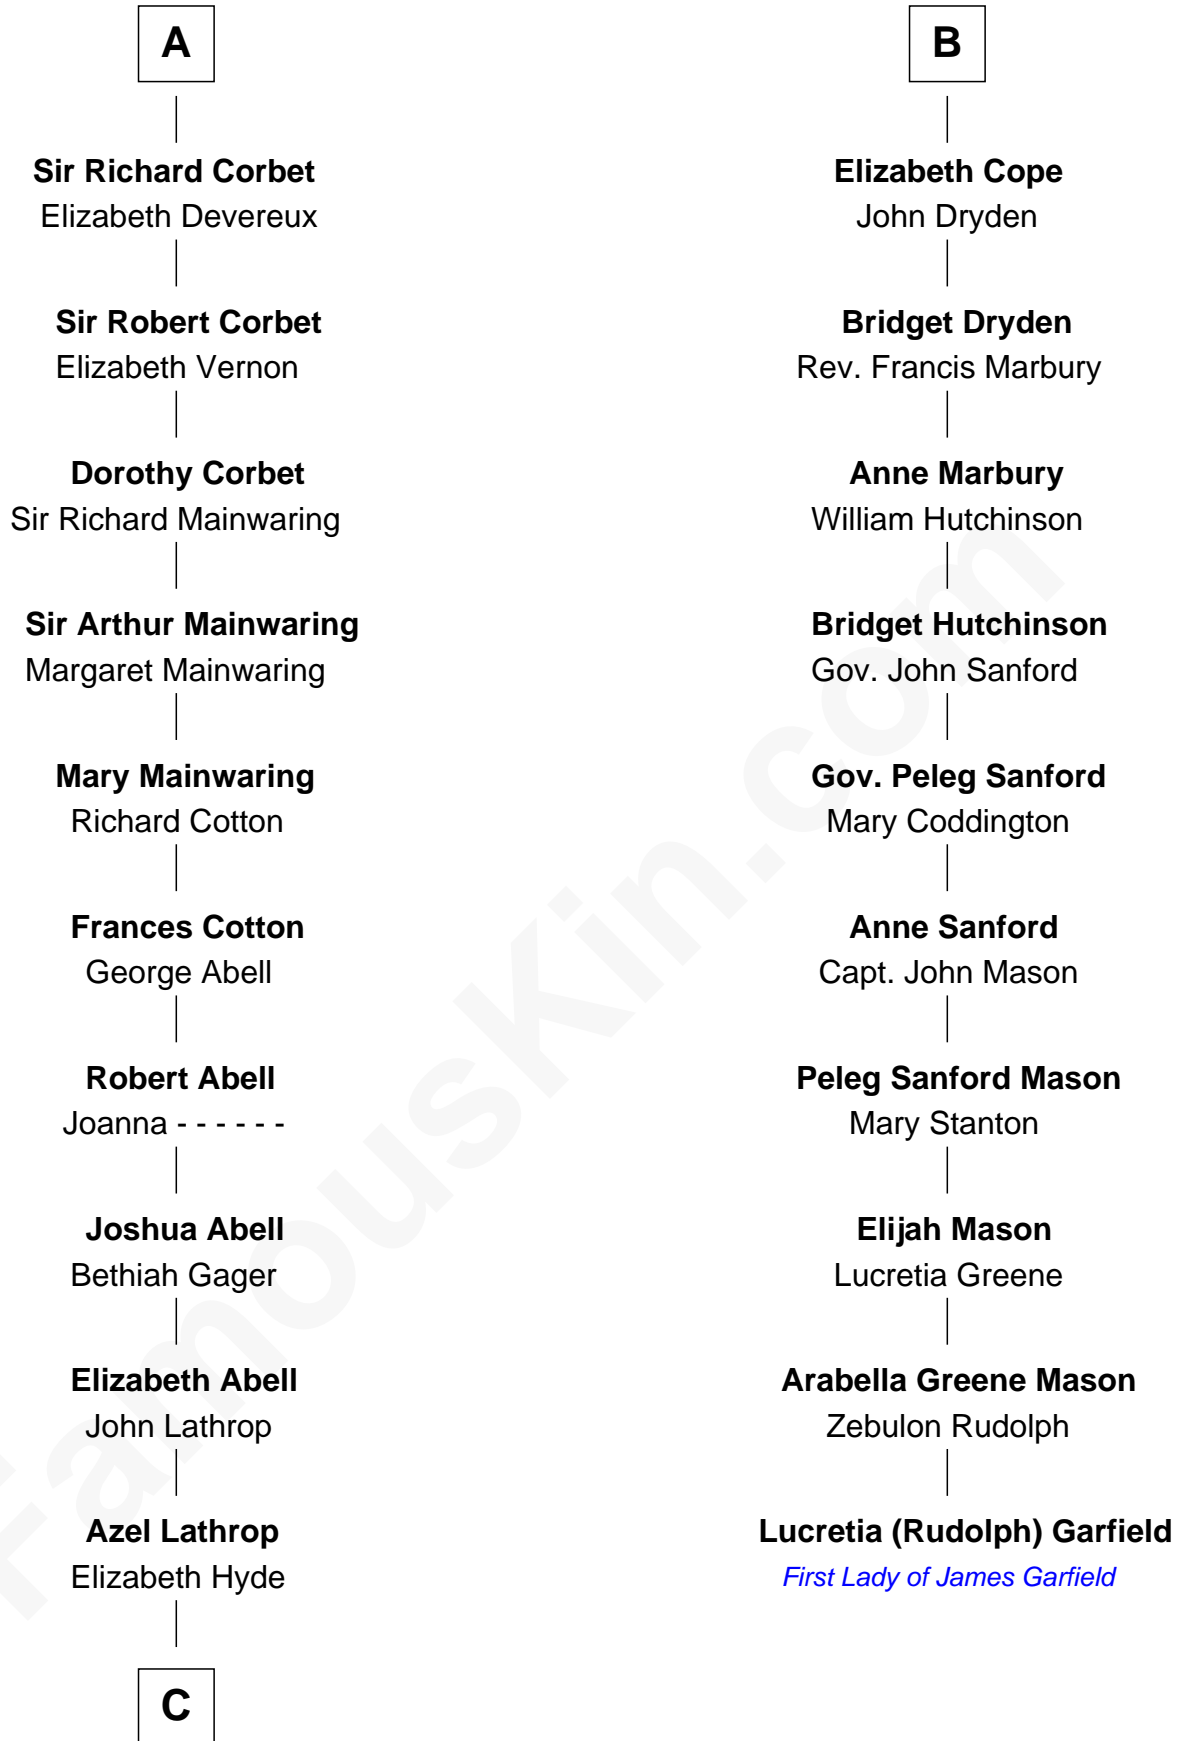

Pernel le Boteler

Elizabeth Talbot

Sir Henry de Grey

Richard Grey

Blanche de la Vache

Alice Grey

Sir William Burley

Elizabeth Burley

Sir Richard Talbot

Ankaret le Strange

Mary Talbot

Sir Thomas Greene

Sir Thomas Greene

Phillippa Ferrers

Elizabeth Greene

William Raleigh

Sir Edward Raleigh

Margaret Verney

Sir Edward Raleigh

Anne Chamberlayne

Bridget Raleigh

Sir John Cope

B

C