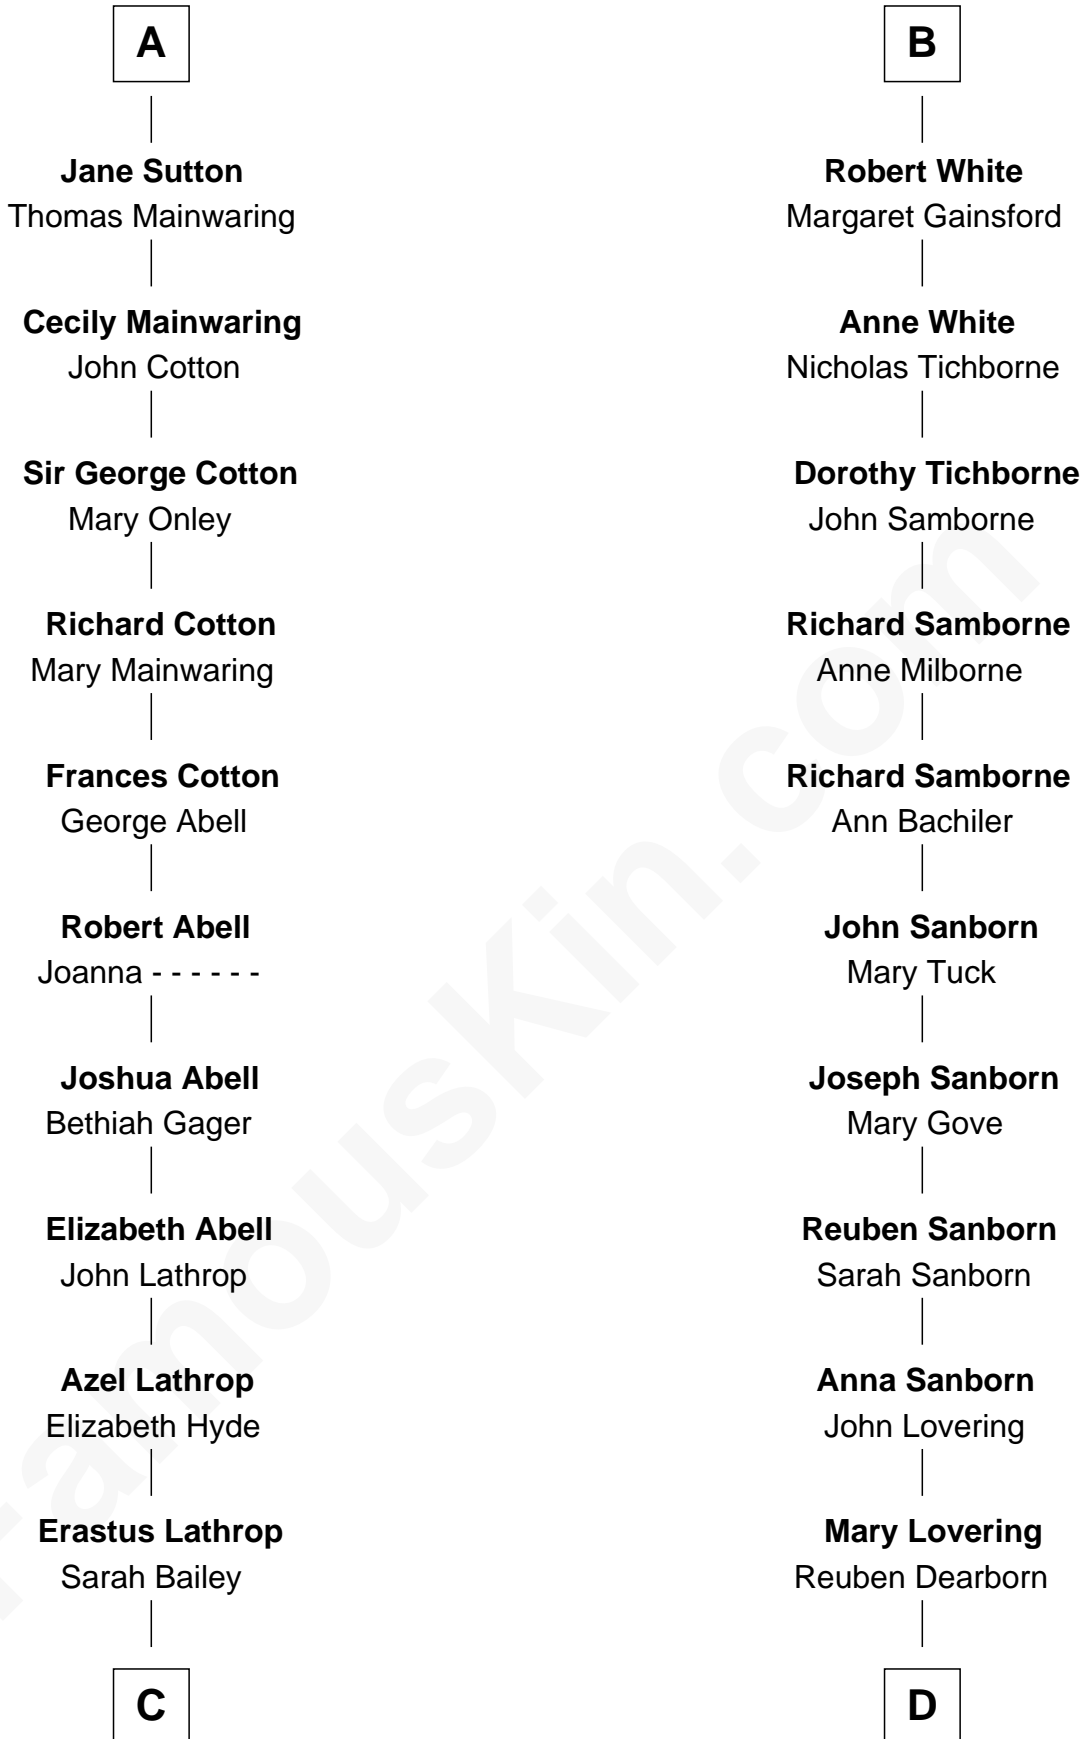

# FamousKin.com Relationship Chart of

**C. W. Post**

*Founder of Post Cereals*

18th cousin 3 times removed of

**Louis L'Amour**

*Western Author*

**Sir Hugh le Despencer**

Aveline Basset

**Alice le Despenser**

Sir John Sutton

**Sir John Sutton**

Constance Blount

**Sir John Sutton**

Elizabeth Berkeley

**A**

**Eleanor le Despencer**

Sir Walter Hungerford

**Sir Robert Hungerford**

Margaret Botreaux

**Eleanor Hungerford**

Sir John White

**B**

**C**  
|  
**Caroline Cushman Lathrop**  
Charles Rollin Post  
|  
**C. W. Post**  
*Founder of Post Cereals*

**D**  
|  
**Levi Dearborn**  
Anna Seavey  
|  
**William S. Dearborn**  
Frederica Garic  
|  
**Abraham Truman Dearborn**  
Elizabeth Frances Freeman  
|  
**Emily Lavis Dearborn**  
Dr. Louis Charles LaMoore  
|  
**Louis L'Amour**  
*Western Author*