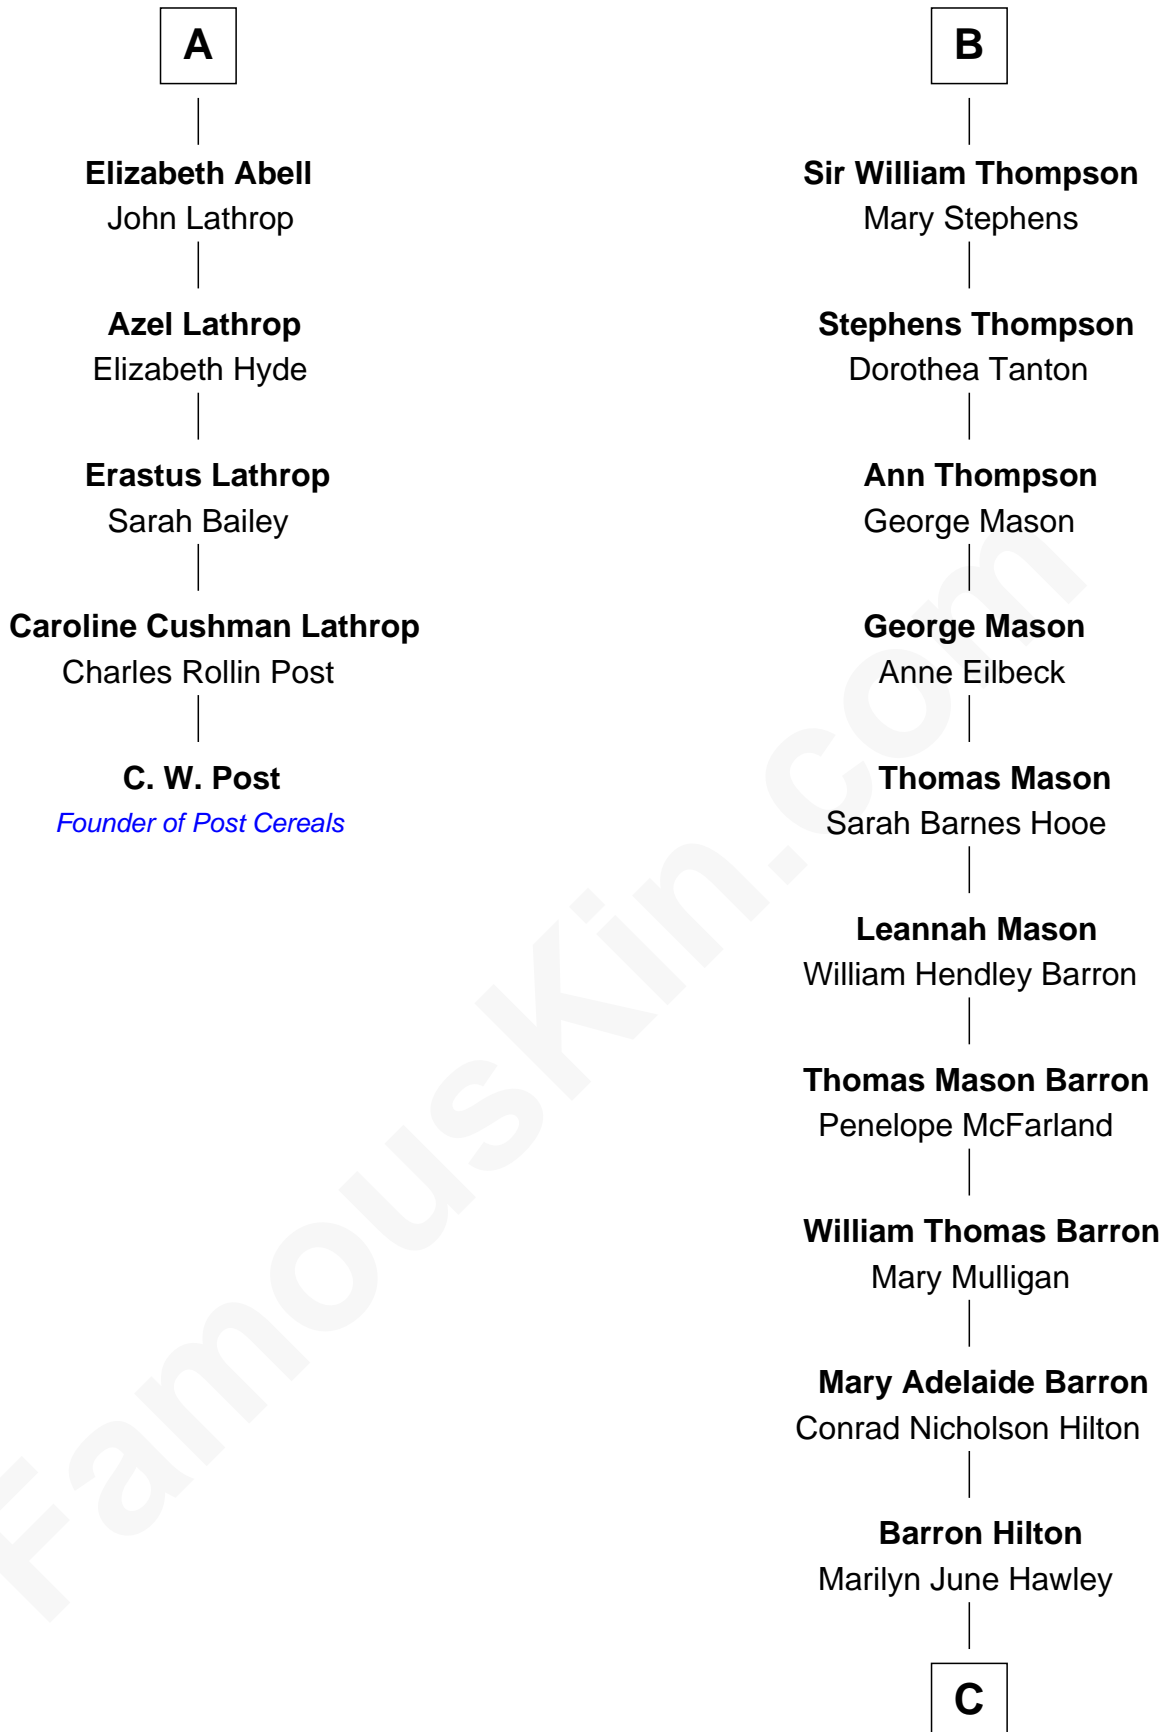

FamousKin.com Relationship Chart of

C. W. Post

Founder of Post Cereals

11th cousin 7 times removed of

Paris Hilton

Socialite and TV Personality

Sir John Sutton
Elizabeth Berkeley

Jane Sutton
Thomas Mainwaring

Cecily Mainwaring
John Cotton

Sir George Cotton
Mary Onley

Richard Cotton
Mary Mainwaring

Frances Cotton
George Abell

Robert Abell
Joanna - - - - -

Joshua Abell
Bethiah Gager

A

Sir Edmund Sutton
Matilda Clifford

Thomas Dudley
Grace Threlkeld

Winifred Dudley
Anthony Blencowe

Richard Blencowe
Apollonia Tolson

Sir Henry Blencowe
Grace Sandford

John Blencowe
Anne Mallison

Elizabeth Blencowe
Henry Thompson

B

C