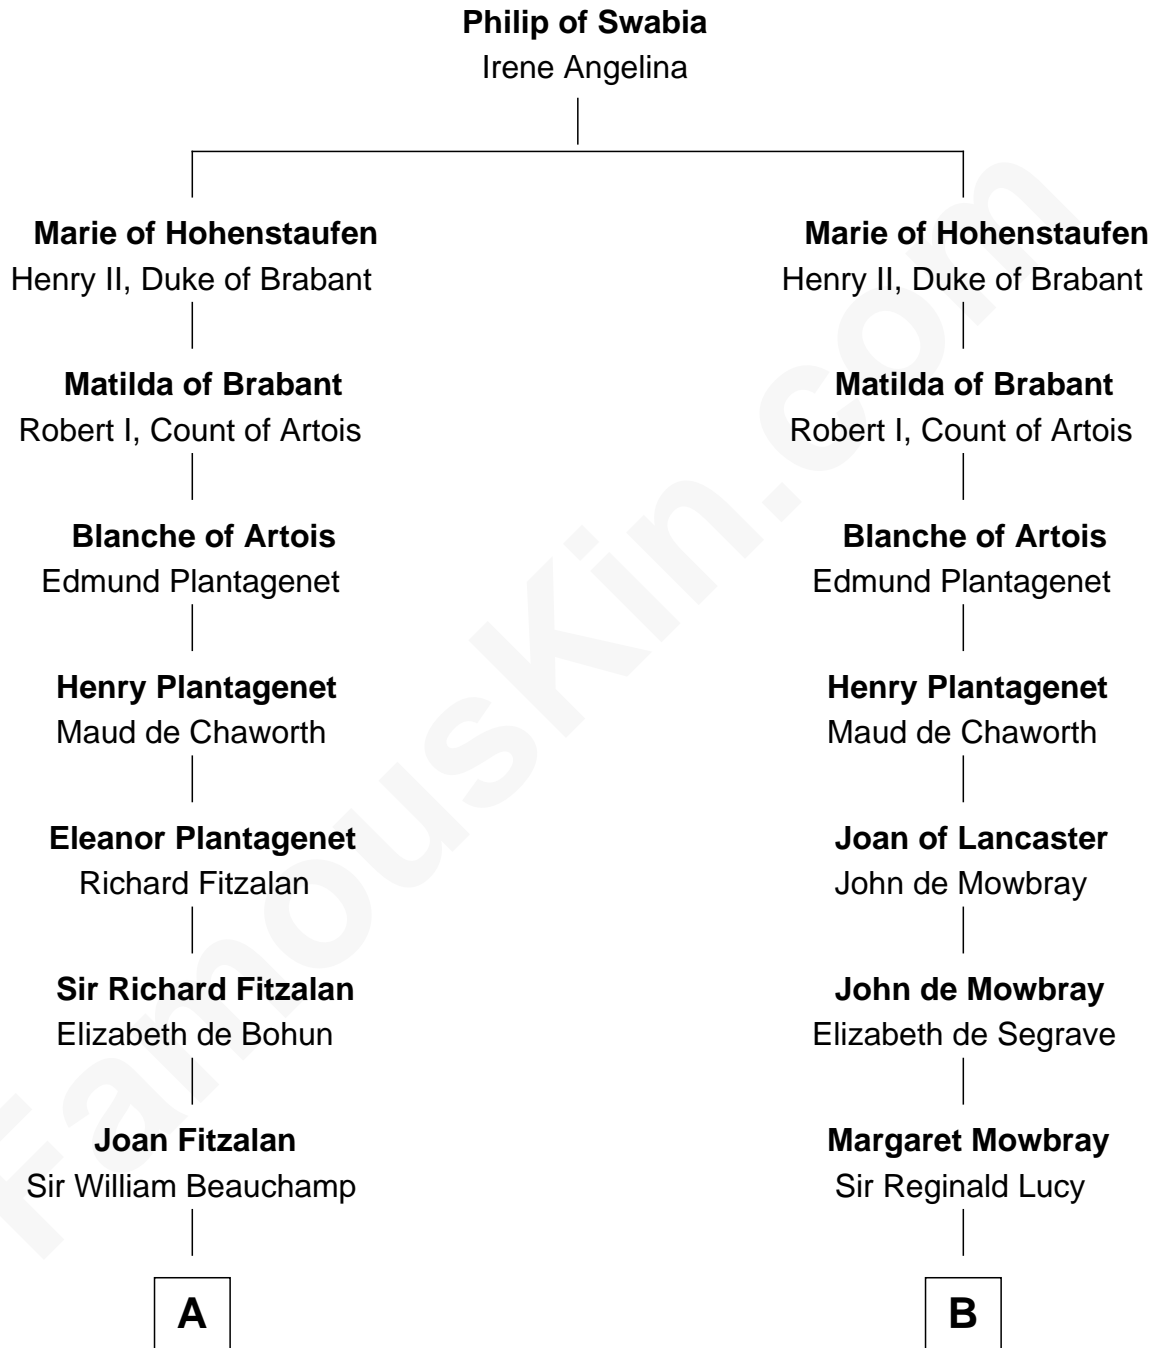

# FamousKin.com Relationship Chart of

**C. W. Post**

*Founder of Post Cereals*

15th cousin 6 times removed of

**Richard More**

*(c1614 - c1696) Mayflower passenger 1620*

**MAYFLOWER**

**C**

—  
**Elizabeth Abell**

John Lathrop

—  
**Azel Lathrop**

Elizabeth Hyde

—  
**Erastus Lathrop**

Sarah Bailey

—  
**Caroline Cushman Lathrop**

Charles Rollin Post