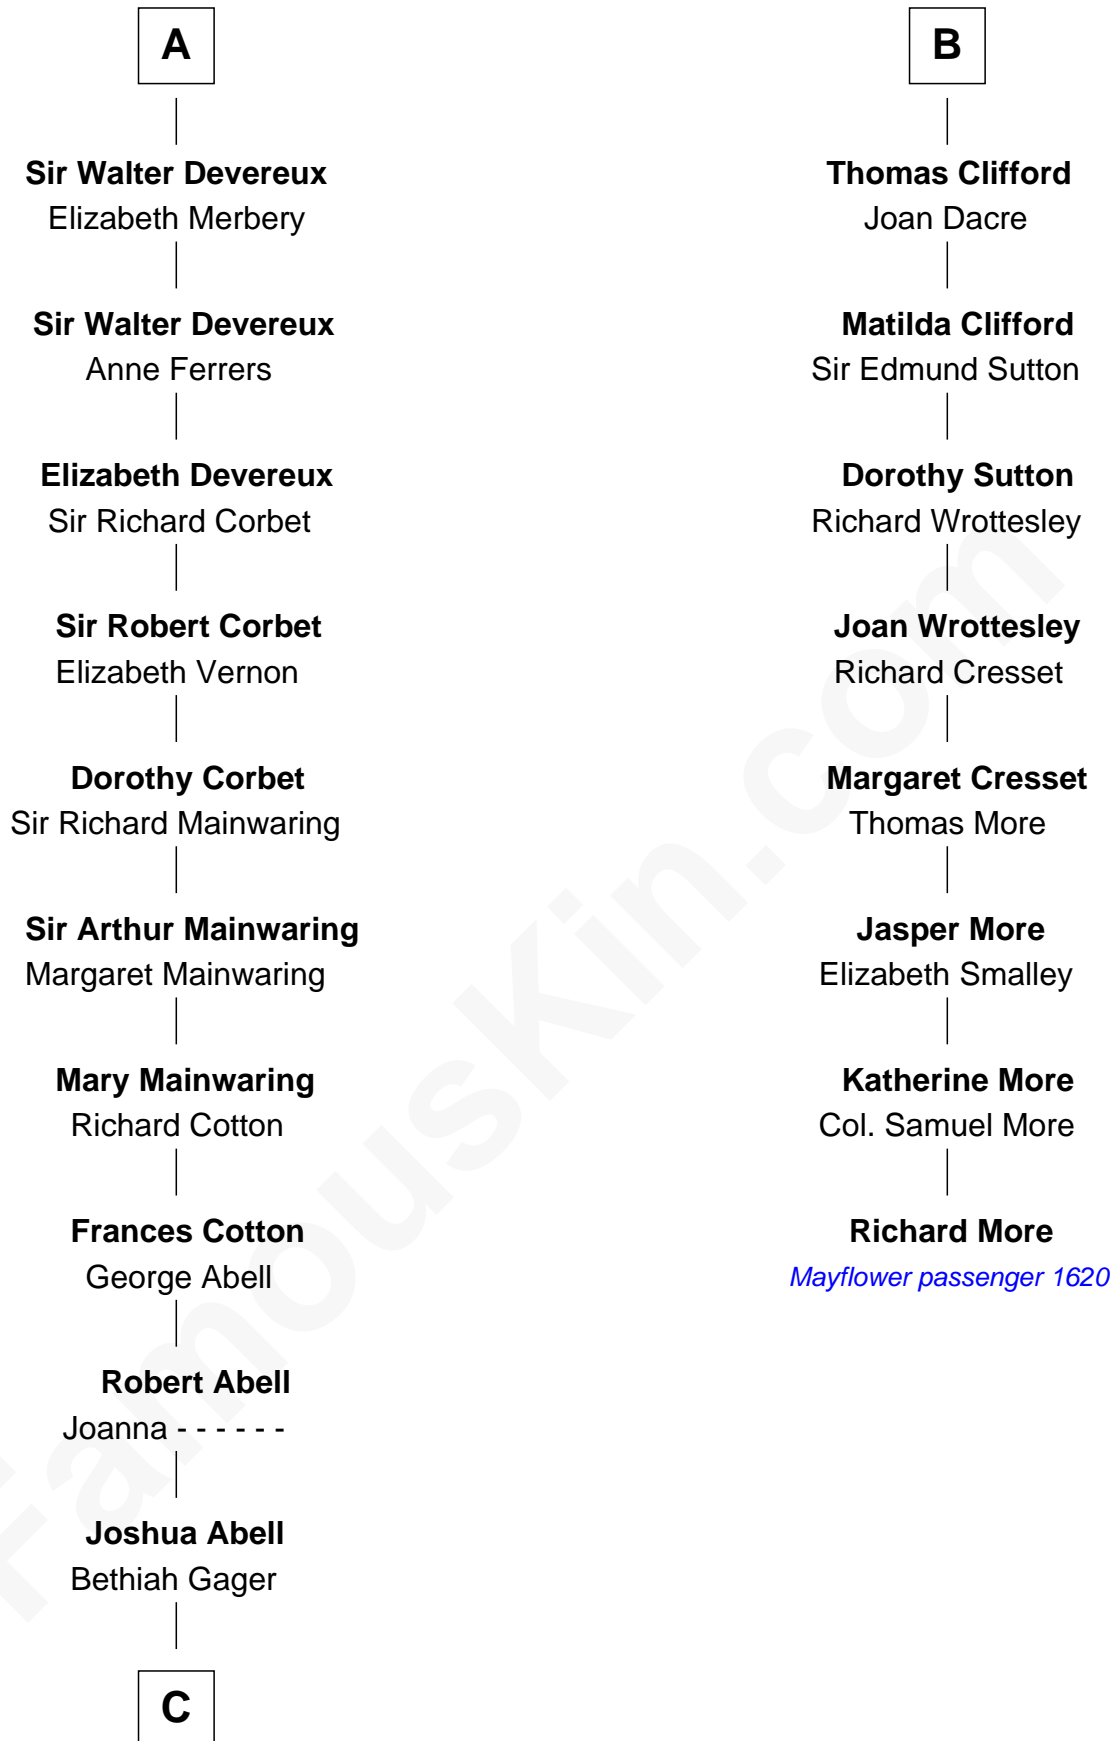

FamousKin.com Relationship Chart of

C. W. Post

Founder of Post Cereals

14th cousin 7 times removed of

Richard More

(c1614 - c1696) Mayflower passenger 1620

MAYFLOWER

C

—
Elizabeth Abell

John Lathrop

—
Azel Lathrop

Elizabeth Hyde

—
Erastus Lathrop

Sarah Bailey

—
Caroline Cushman Lathrop

Charles Rollin Post