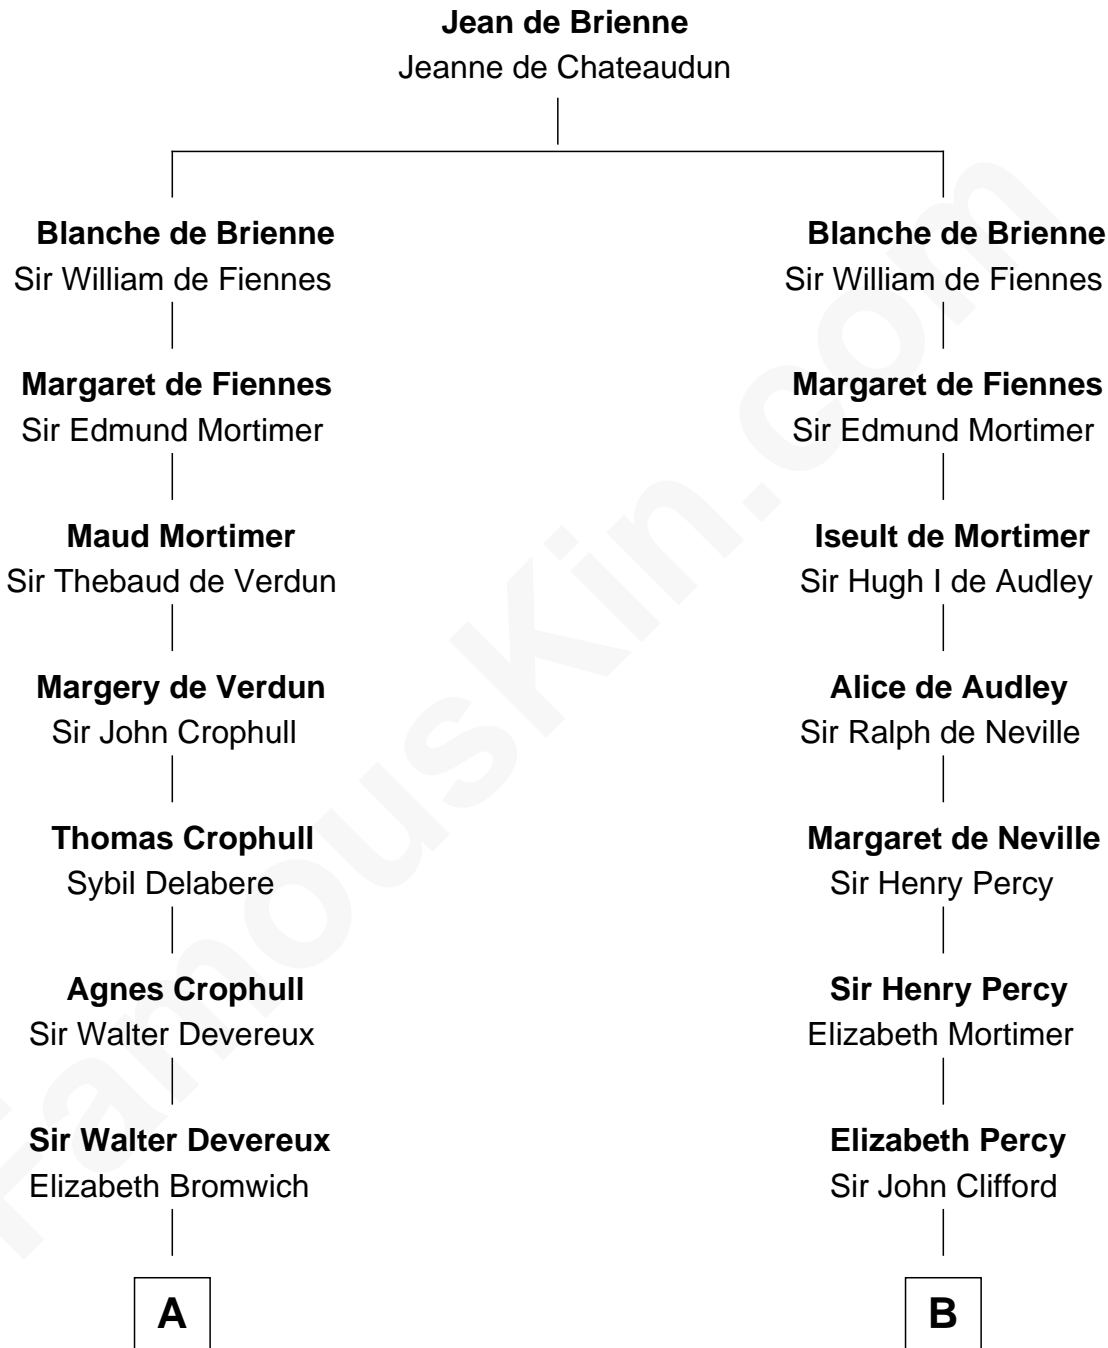

FamousKin.com Relationship Chart of

C. W. Post

Founder of Post Cereals

14th cousin 7 times removed of

Richard More

(c1614 - c1696) Mayflower passenger 1620

MAYFLOWER

C

—
Elizabeth Abell

John Lathrop

—
Azel Lathrop

Elizabeth Hyde

—
Erastus Lathrop

Sarah Bailey

—
Caroline Cushman Lathrop

Charles Rollin Post