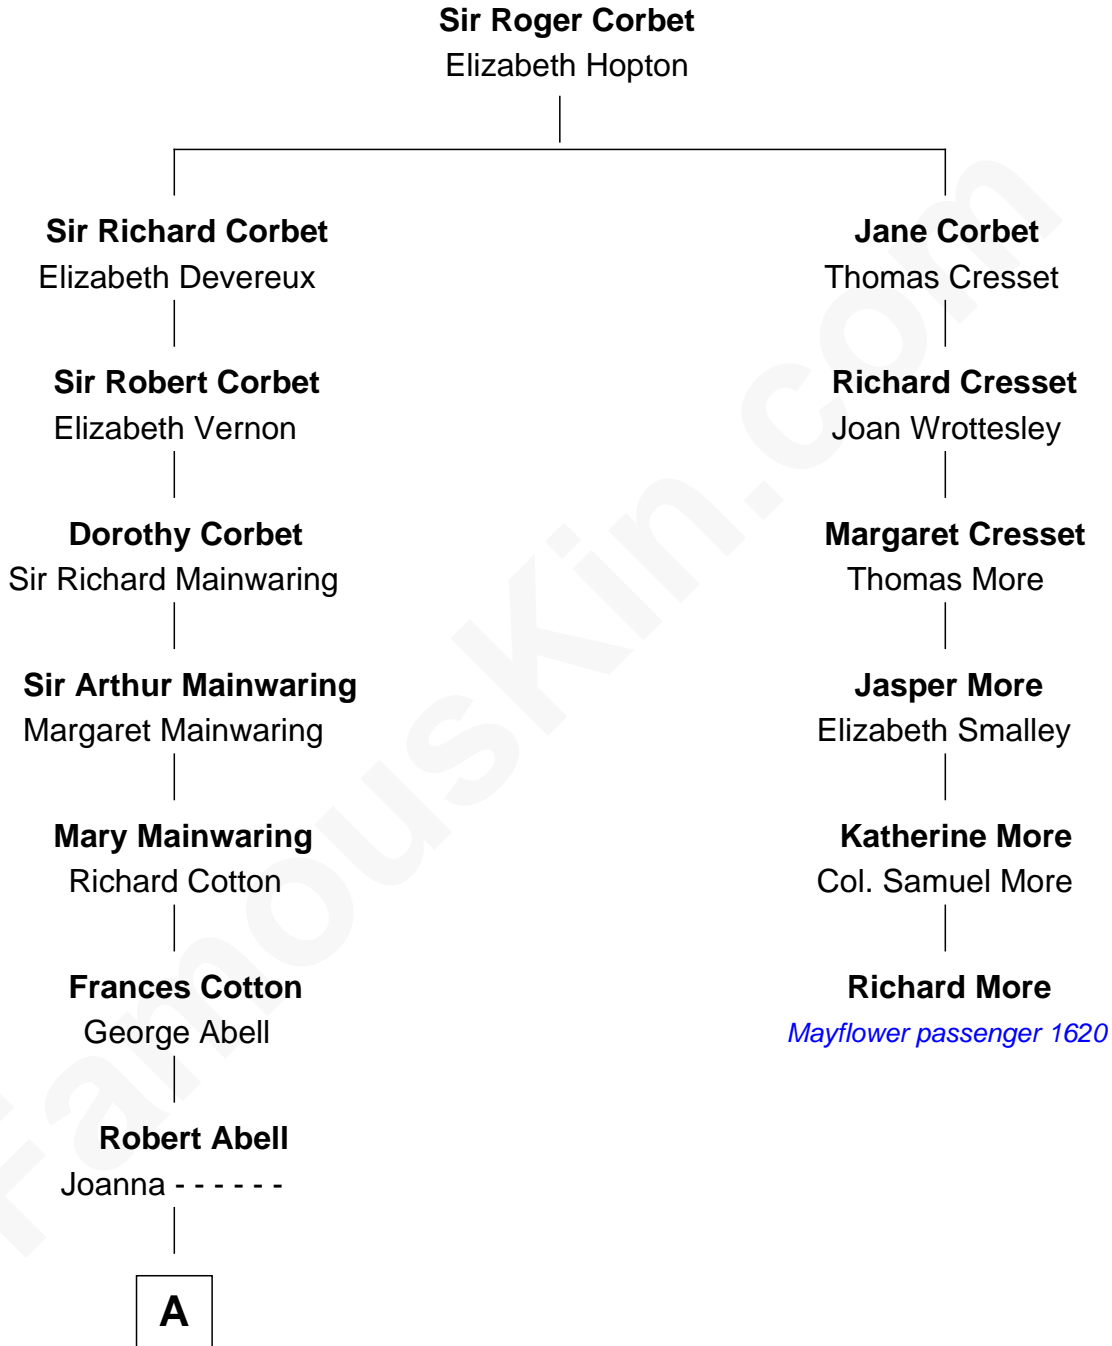

# FamousKin.com Relationship Chart of

**C. W. Post**

*Founder of Post Cereals*

5th cousin 7 times removed of

**Richard More**

*(c1614 - c1696) Mayflower passenger 1620*

**MAYFLOWER**

**A**

—  
**Joshua Abell**  
Bethiah Gager

—  
**Elizabeth Abell**  
John Lathrop

—  
**Azel Lathrop**  
Elizabeth Hyde

—  
**Erastus Lathrop**  
Sarah Bailey

—  
**Caroline Cushman Lathrop**  
Charles Rollin Post