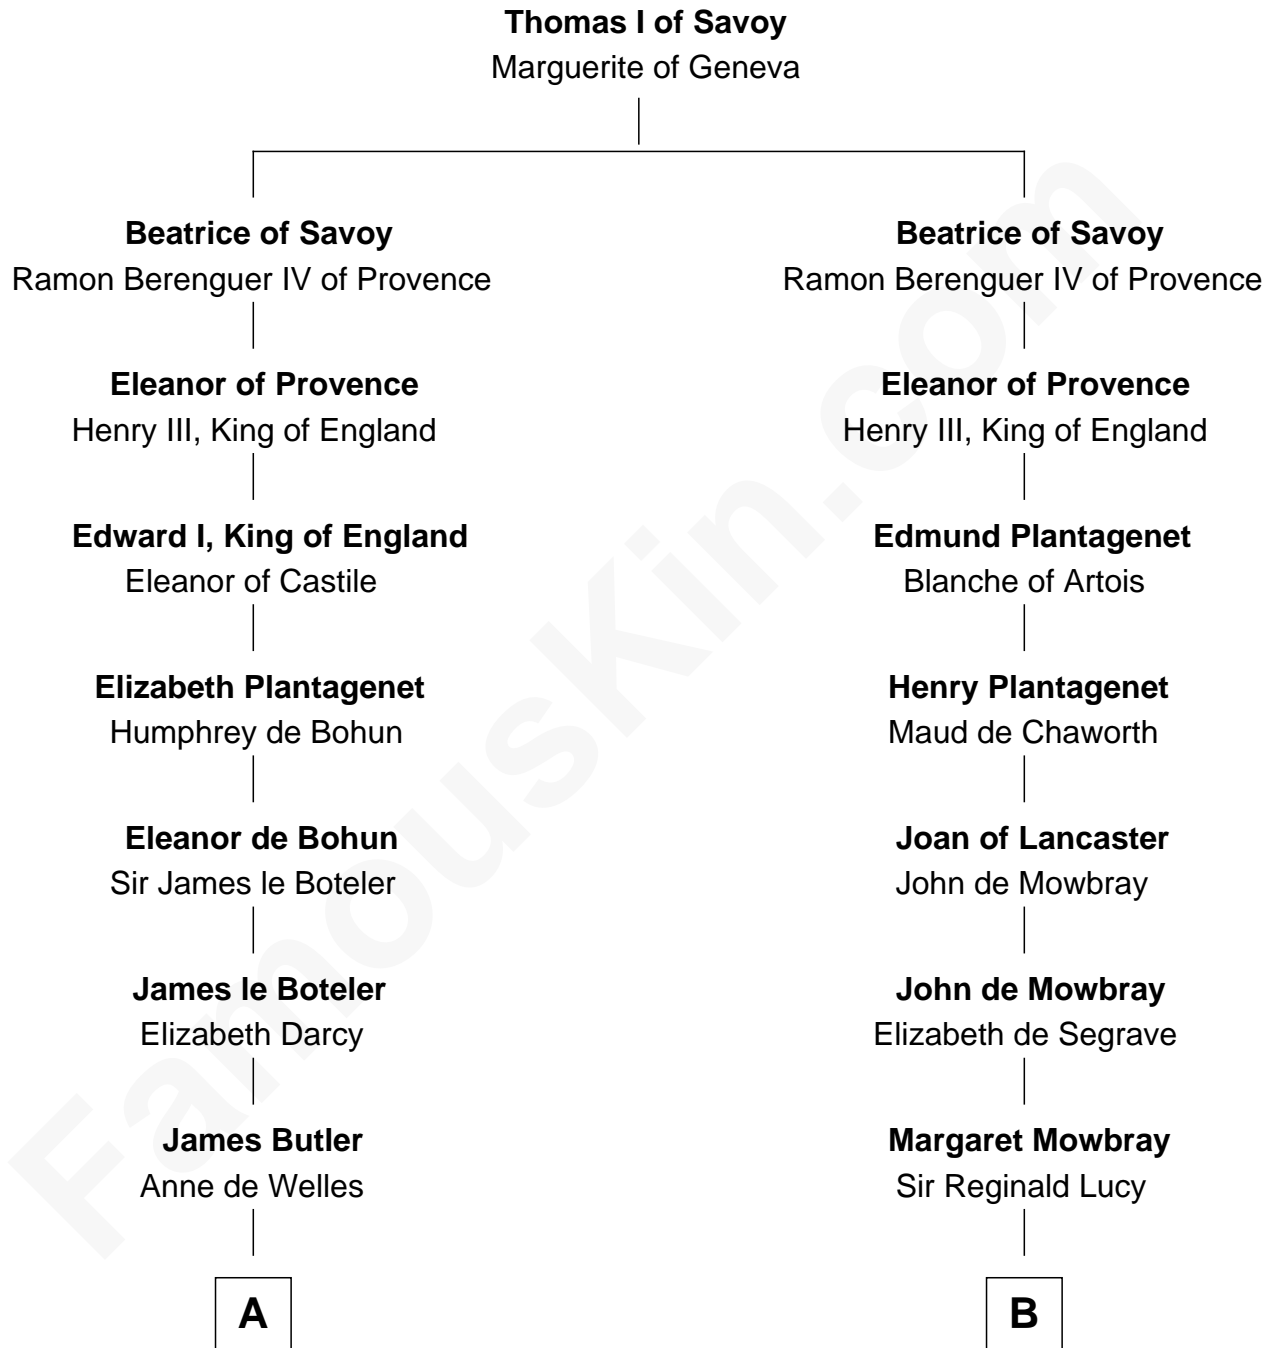

# FamousKin.com Relationship Chart of

**C. W. Post**

*Founder of Post Cereals*

15th cousin 6 times removed of

**Richard More**

*(c1614 - c1696) Mayflower passenger 1620*

**MAYFLOWER**

**C**

—  
**Elizabeth Abell**

John Lathrop

—  
**Azel Lathrop**

Elizabeth Hyde

—  
**Erastus Lathrop**

Sarah Bailey

—  
**Caroline Cushman Lathrop**

Charles Rollin Post

—  
**C. W. Post**

*Founder of Post Cereals*

FamousKin.com