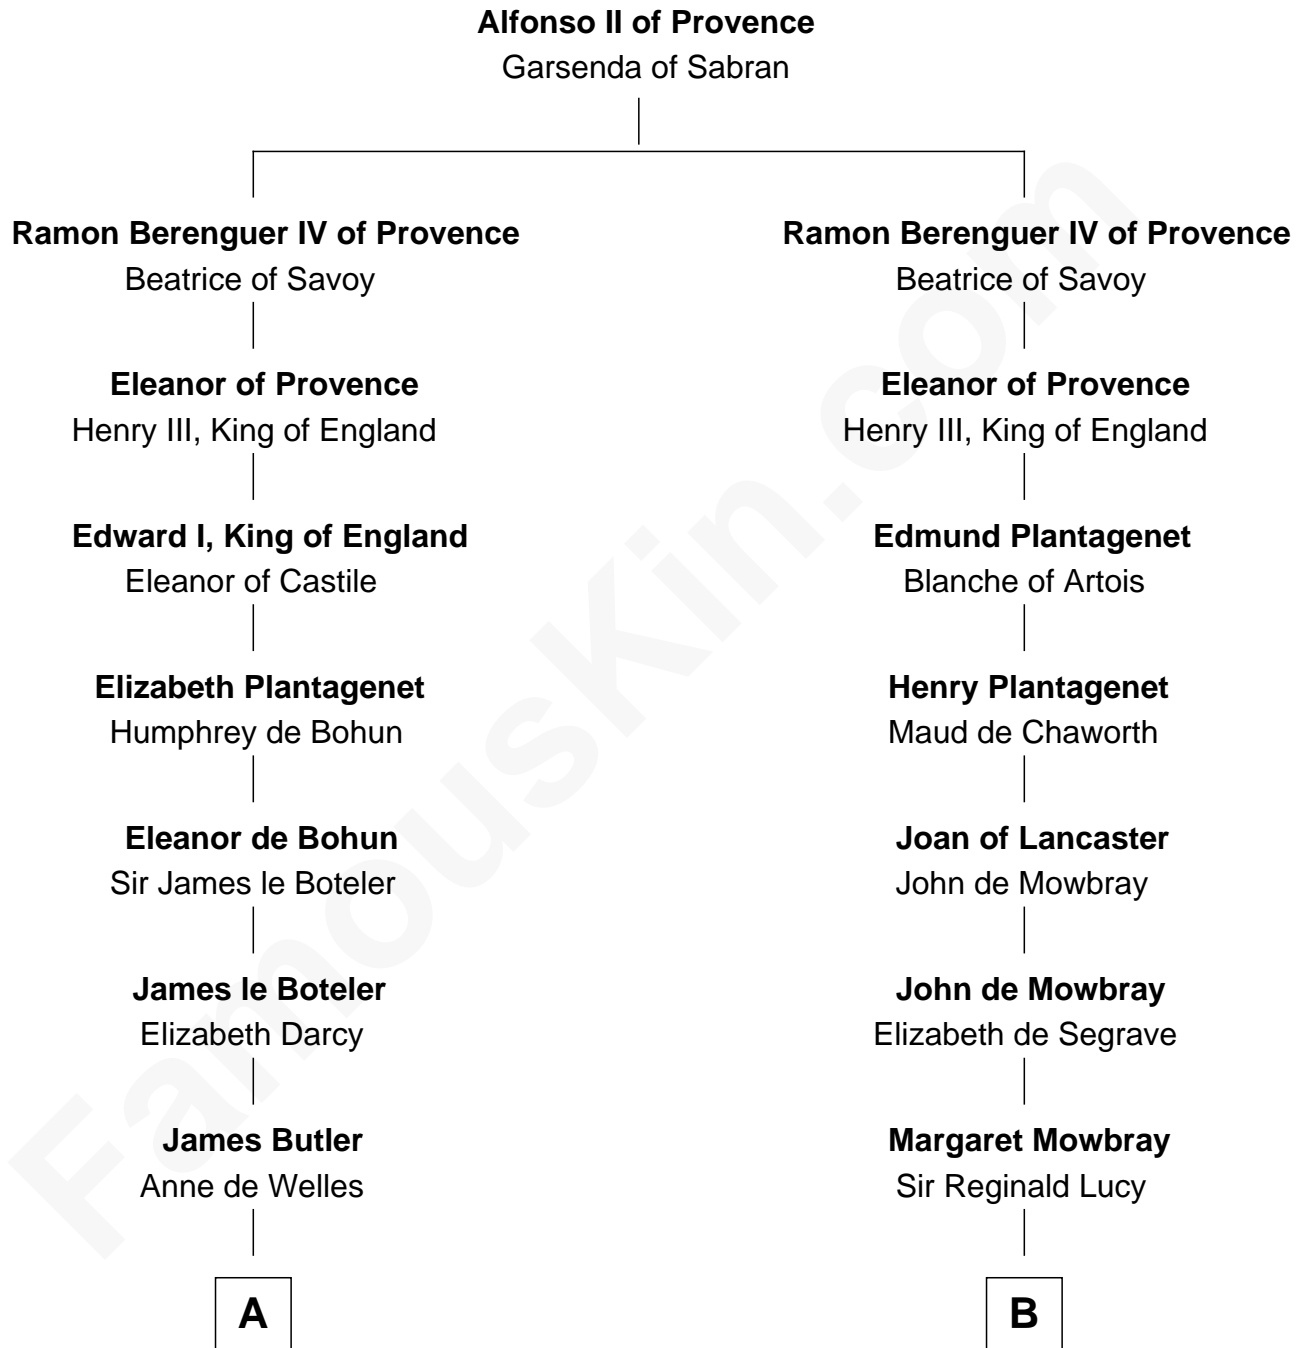

# FamousKin.com Relationship Chart of

**C. W. Post**

*Founder of Post Cereals*

15th cousin 6 times removed of

**Richard More**

*(c1614 - c1696) Mayflower passenger 1620*

**MAYFLOWER**

**C**

—  
**Elizabeth Abell**

John Lathrop

—  
**Azel Lathrop**

Elizabeth Hyde

—  
**Erastus Lathrop**

Sarah Bailey

—  
**Caroline Cushman Lathrop**

Charles Rollin Post