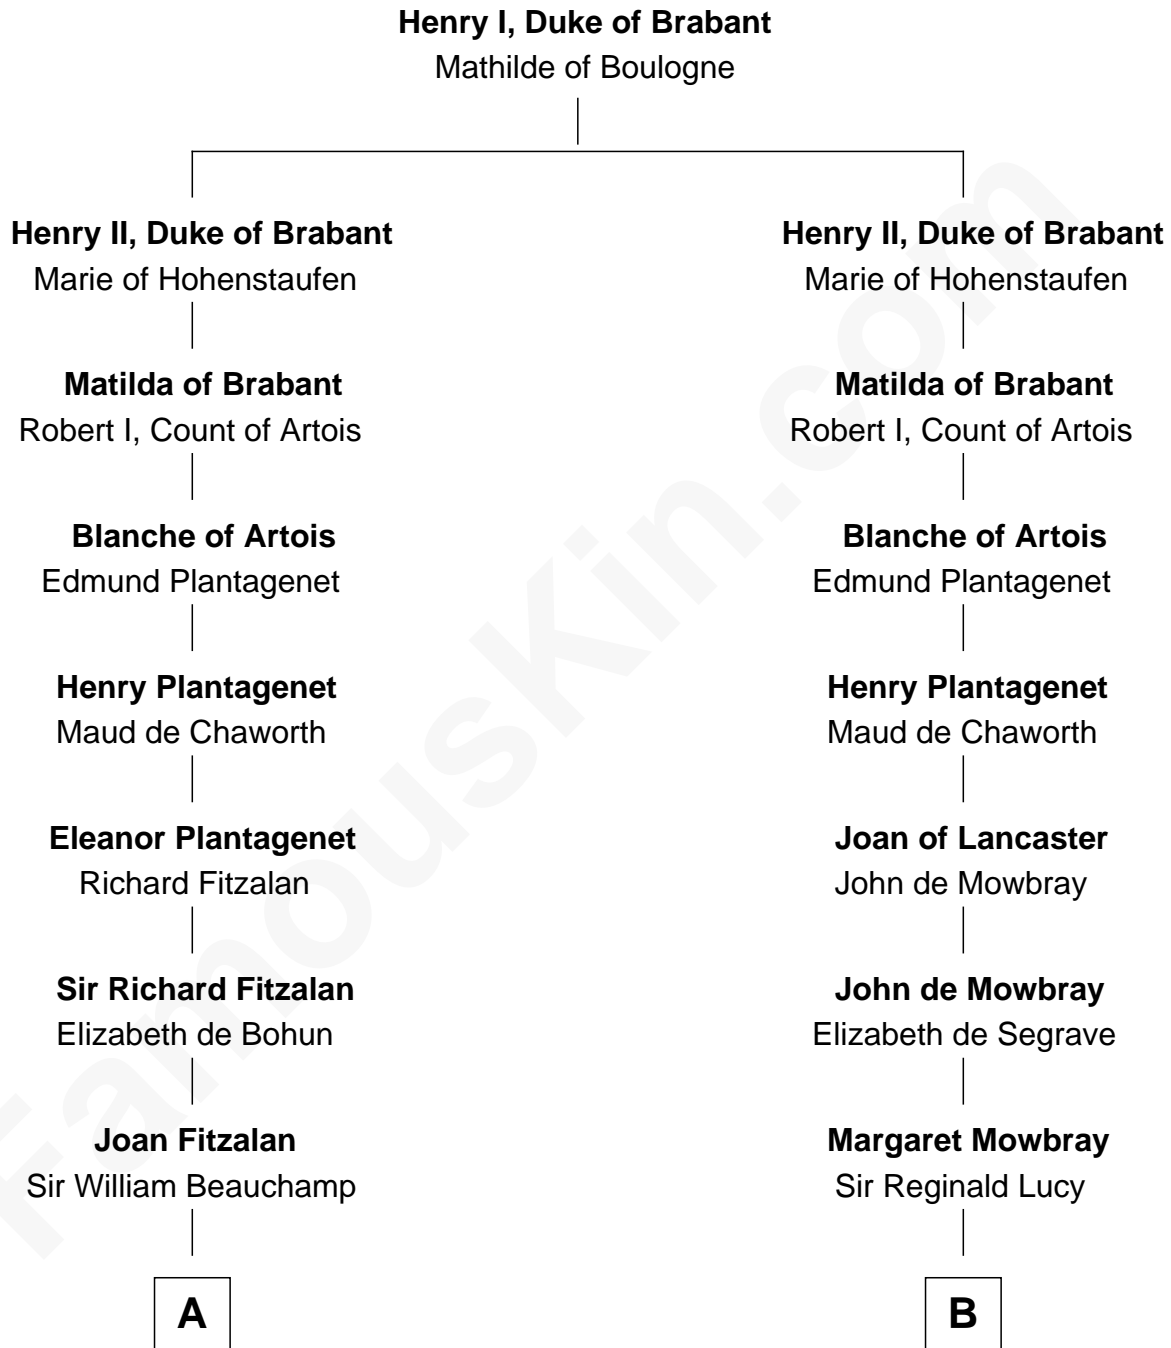

FamousKin.com Relationship Chart of

C. W. Post

Founder of Post Cereals

15th cousin 6 times removed of

Richard More

(c1614 - c1696) Mayflower passenger 1620

MAYFLOWER

C

—
Elizabeth Abell

John Lathrop

—
Azel Lathrop

Elizabeth Hyde

—
Erastus Lathrop

Sarah Bailey

—
Caroline Cushman Lathrop

Charles Rollin Post