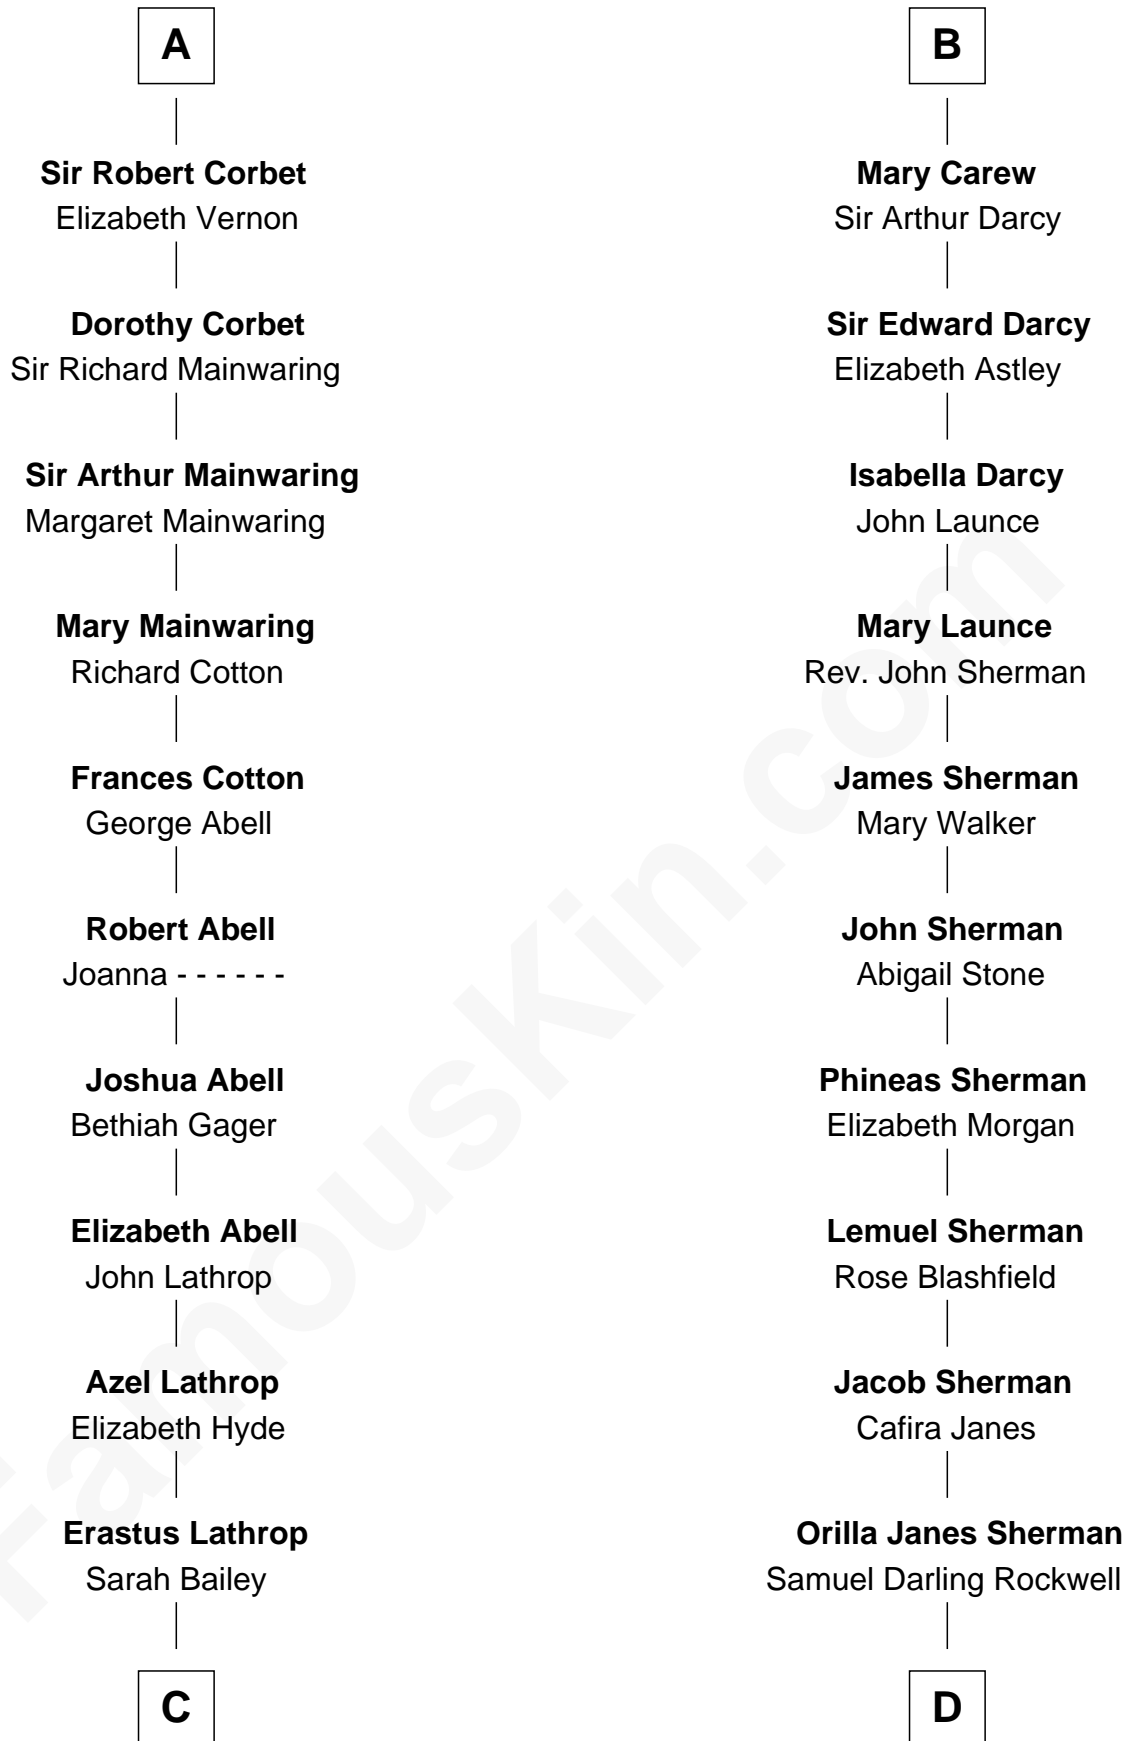

FamousKin.com Relationship Chart of

C. W. Post

Founder of Post Cereals

18th cousin 1 time removed of

Norman Rockwell

American Artist

FamousKin.com