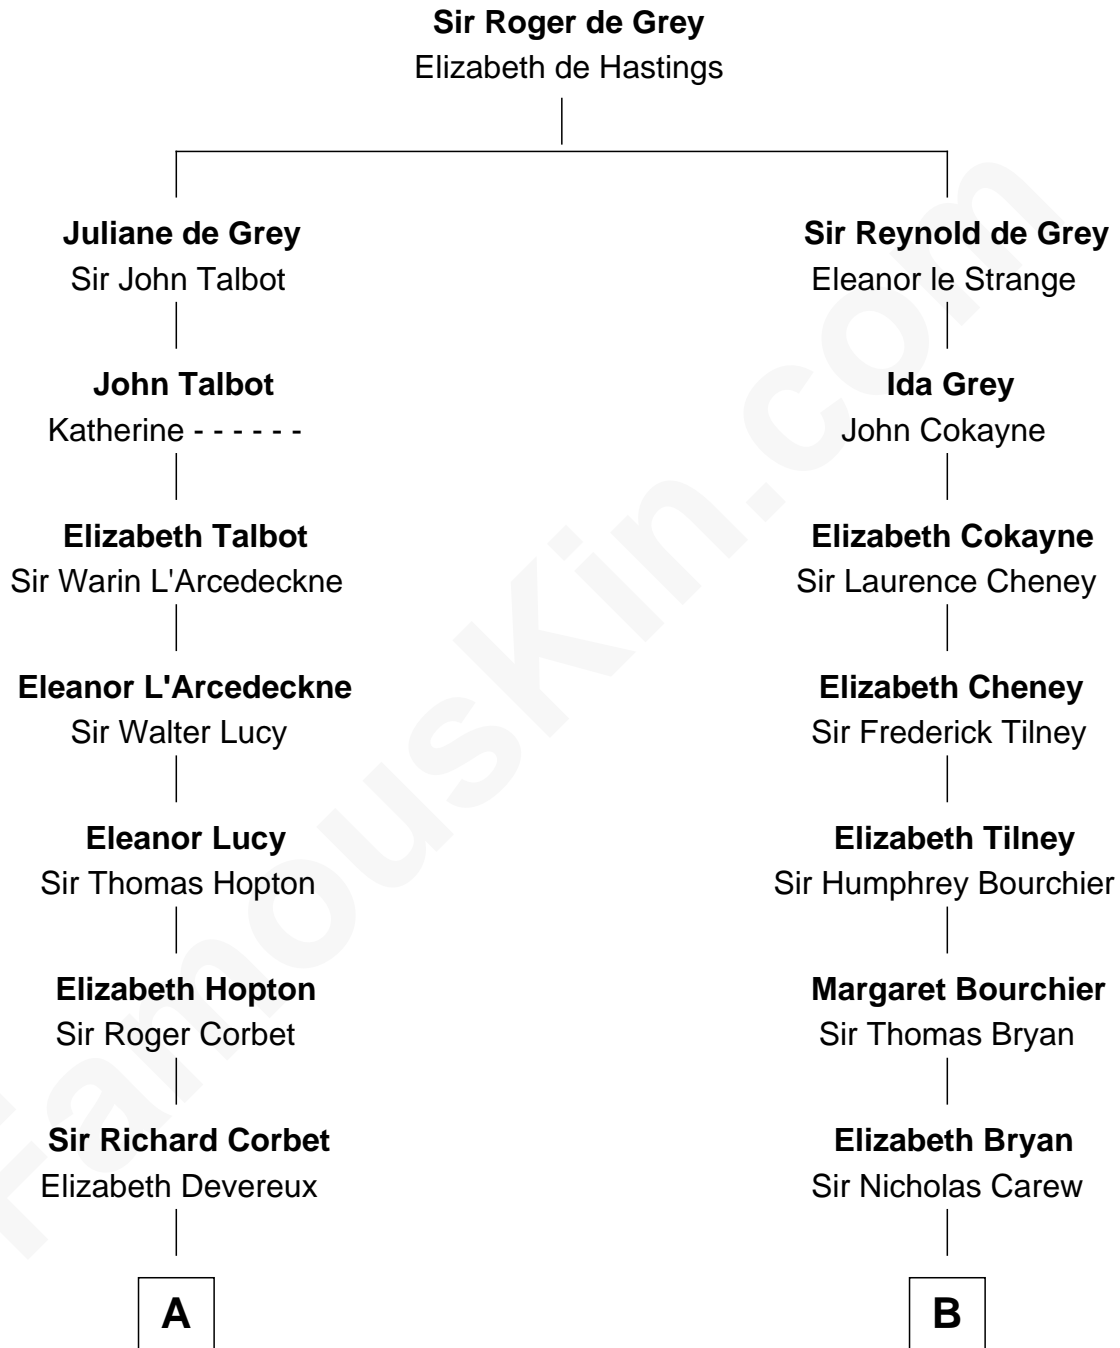

FamousKin.com Relationship Chart of

C. W. Post

Founder of Post Cereals

18th cousin 1 time removed of

Norman Rockwell

American Artist

FamousKin.com