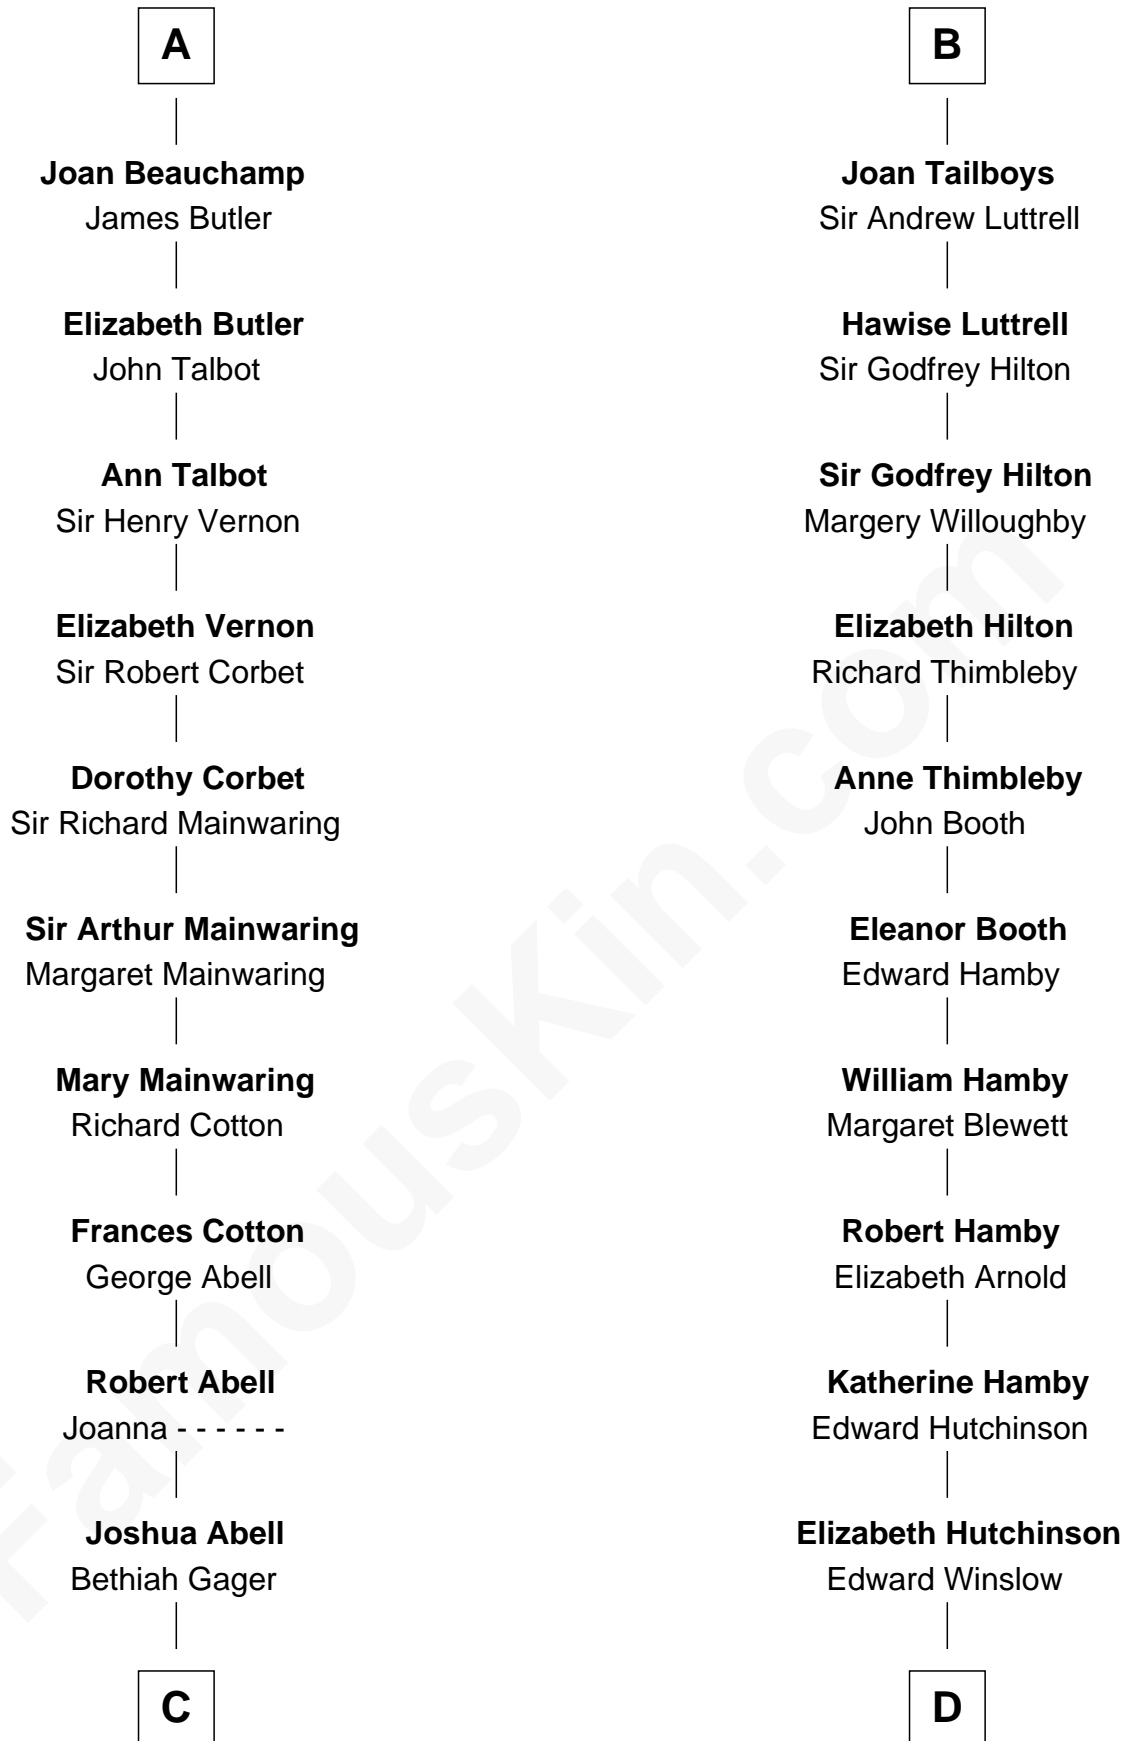

FamousKin.com Relationship Chart of

C. W. Post

Founder of Post Cereals

20th cousin 1 time removed of

Nicholas Gilman

Signer of the U.S. Constitution

C

Elizabeth Abell

John Lathrop

Azel Lathrop

Elizabeth Hyde

Erastus Lathrop

Sarah Bailey

Caroline Cushman Lathrop

Charles Rollin Post

C. W. Post