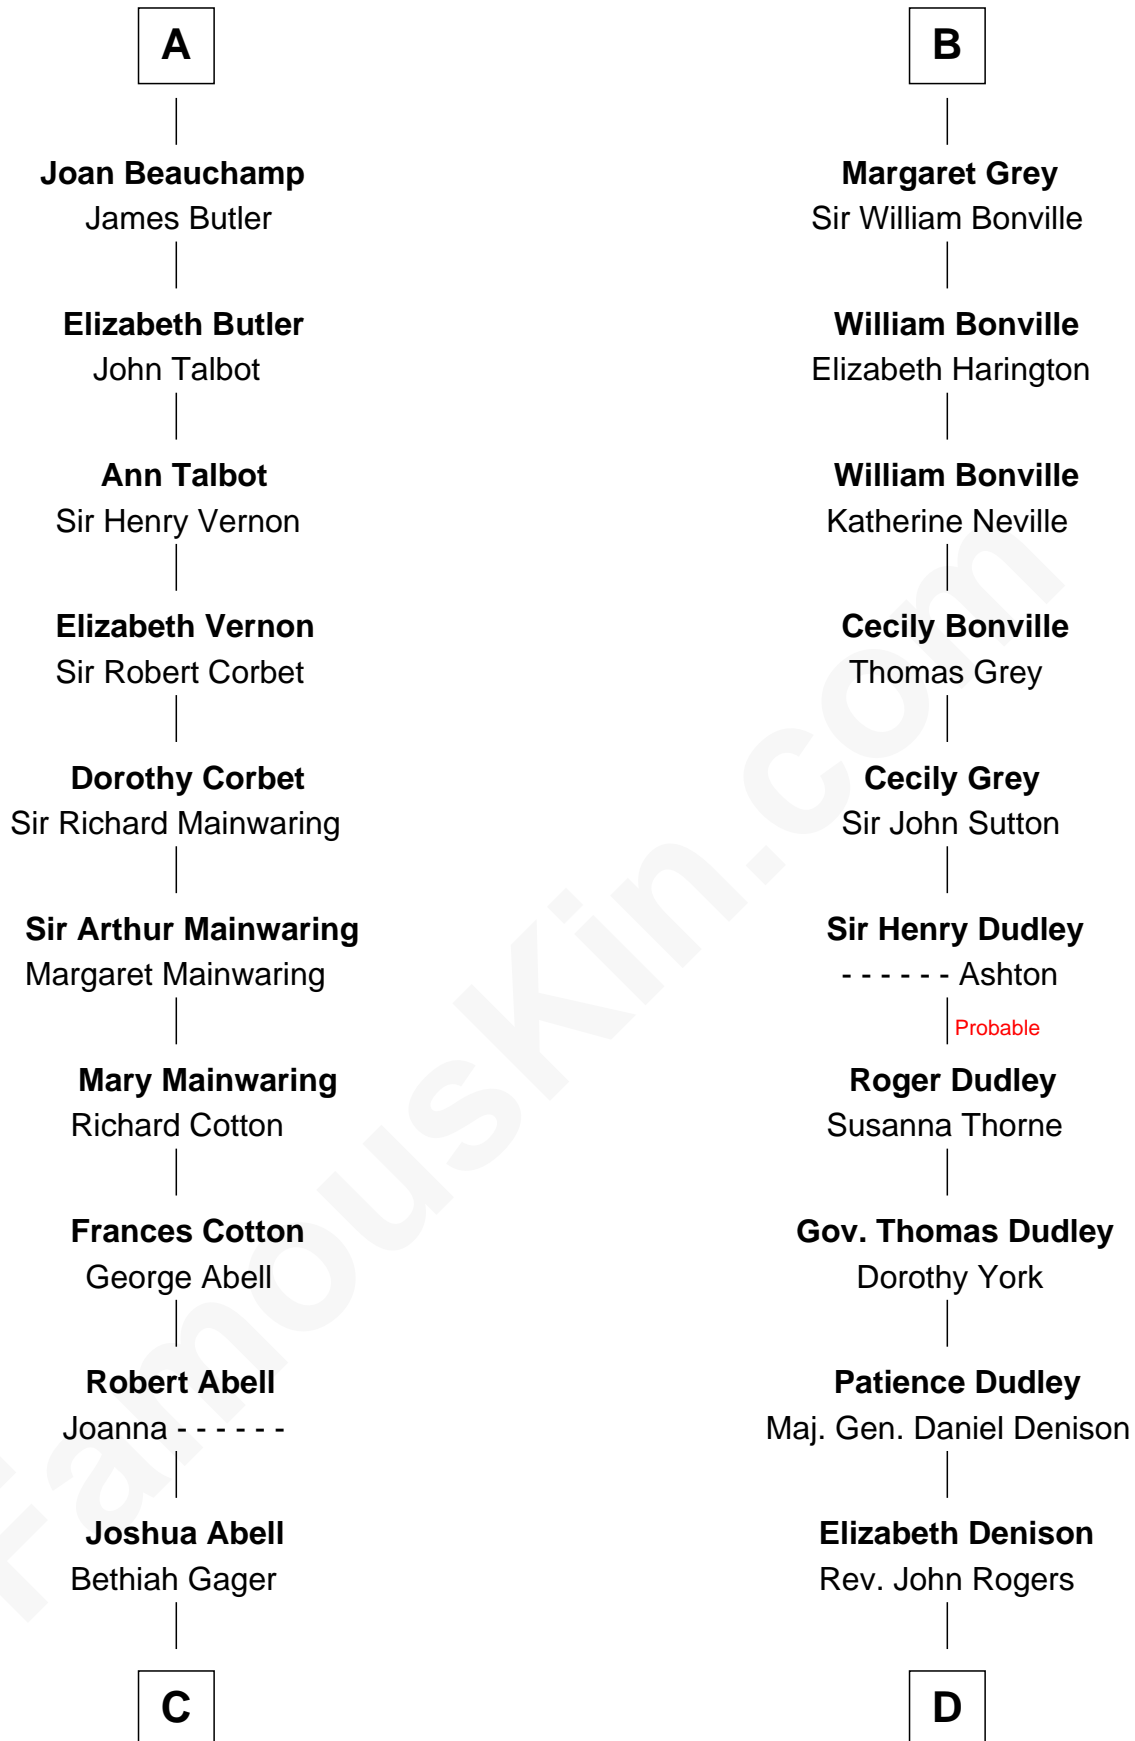

# FamousKin.com Relationship Chart of

**C. W. Post**

*Founder of Post Cereals*

20th cousin 1 time removed of

**Nicholas Gilman**

*Signer of the U.S. Constitution*

**Humphrey IV de Bohun**

Margaret of Scotland

**C**

**Elizabeth Abell**

John Lathrop

**Azel Lathrop**

Elizabeth Hyde

**Erastus Lathrop**

Sarah Bailey

**Caroline Cushman Lathrop**