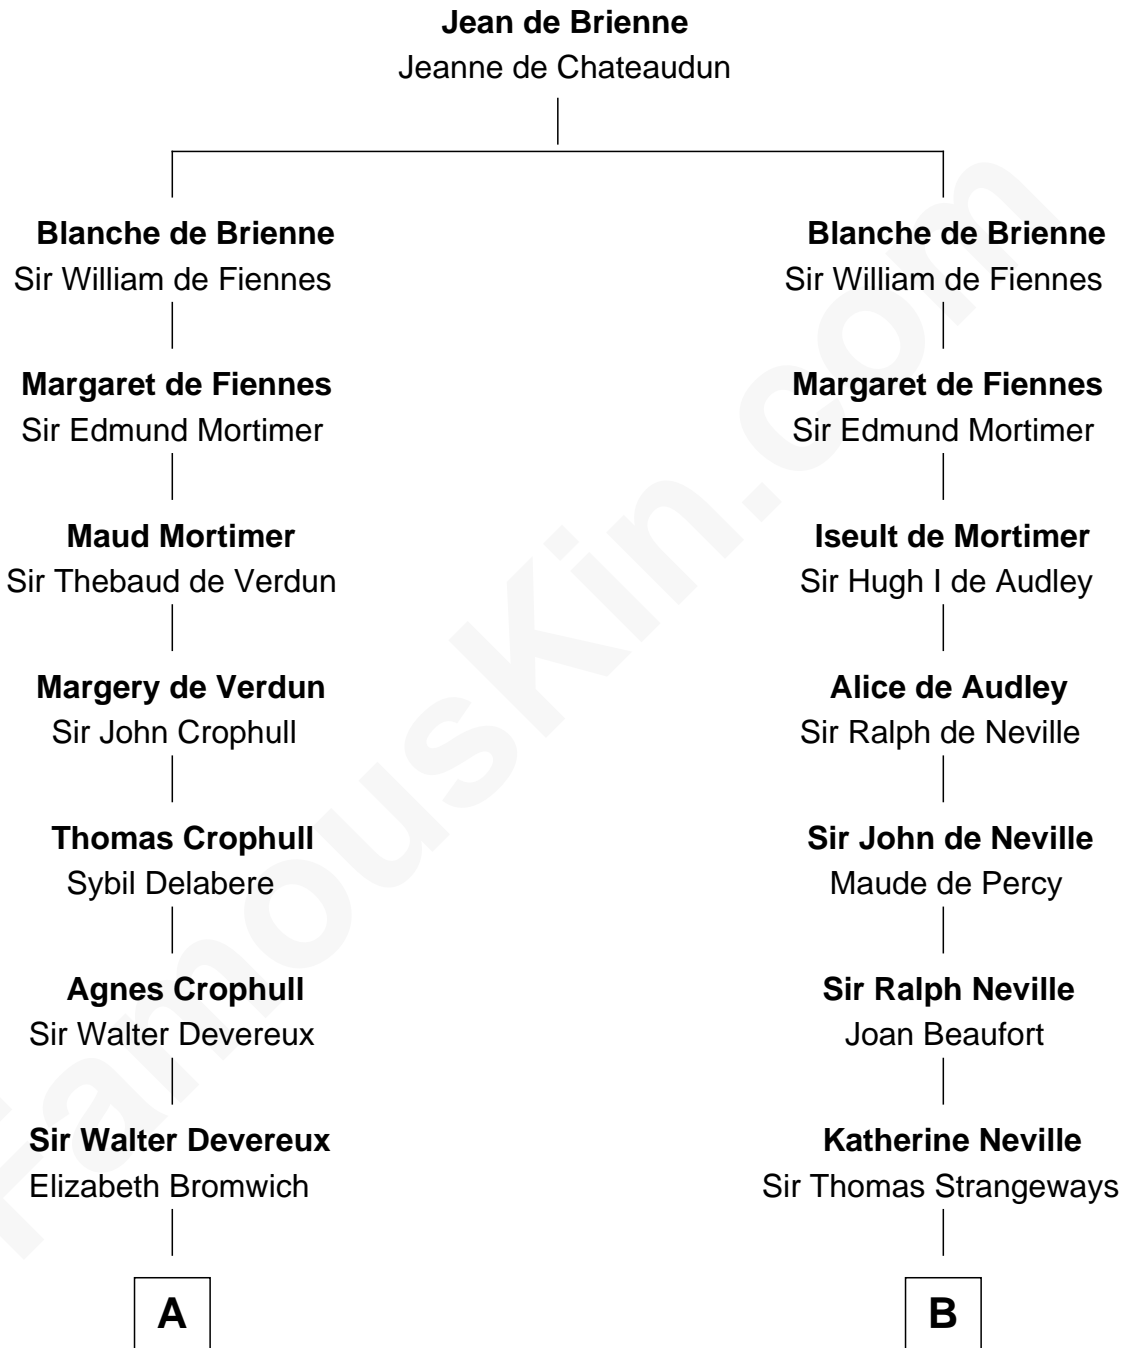

# FamousKin.com Relationship Chart of

**C. W. Post**

*Founder of Post Cereals*

18th cousin 3 times removed of

**Nicholas Gilman**

*Signer of the U.S. Constitution*

**C**

**Elizabeth Abell**

John Lathrop

**Azel Lathrop**

Elizabeth Hyde

**Erastus Lathrop**

Sarah Bailey

**Caroline Cushman Lathrop**

Charles Rollin Post

**C. W. Post**