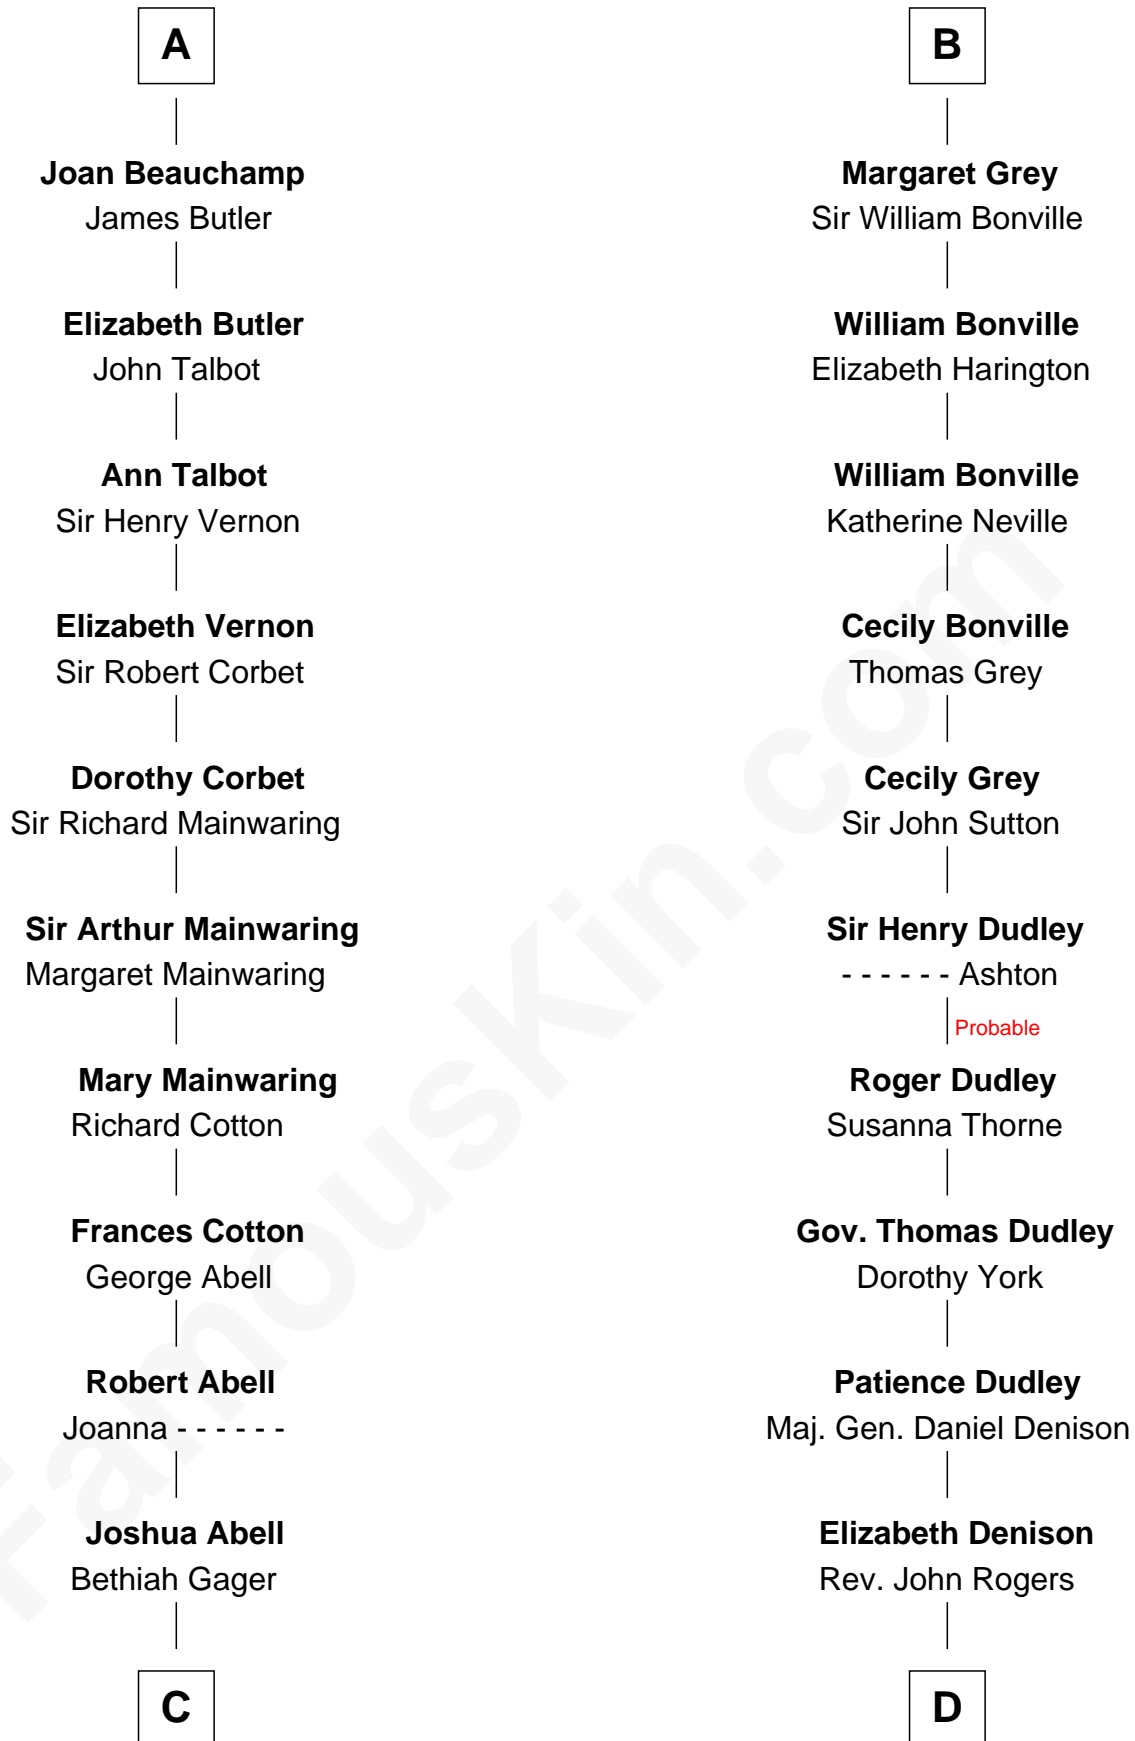

# FamousKin.com Relationship Chart of

**C. W. Post**

*Founder of Post Cereals*

20th cousin 1 time removed of

**Nicholas Gilman**

*Signer of the U.S. Constitution*

**C**

**Elizabeth Abell**

John Lathrop

**Azel Lathrop**

Elizabeth Hyde

**Erastus Lathrop**

Sarah Bailey

**Caroline Cushman Lathrop**

Charles Rollin Post

**C. W. Post**