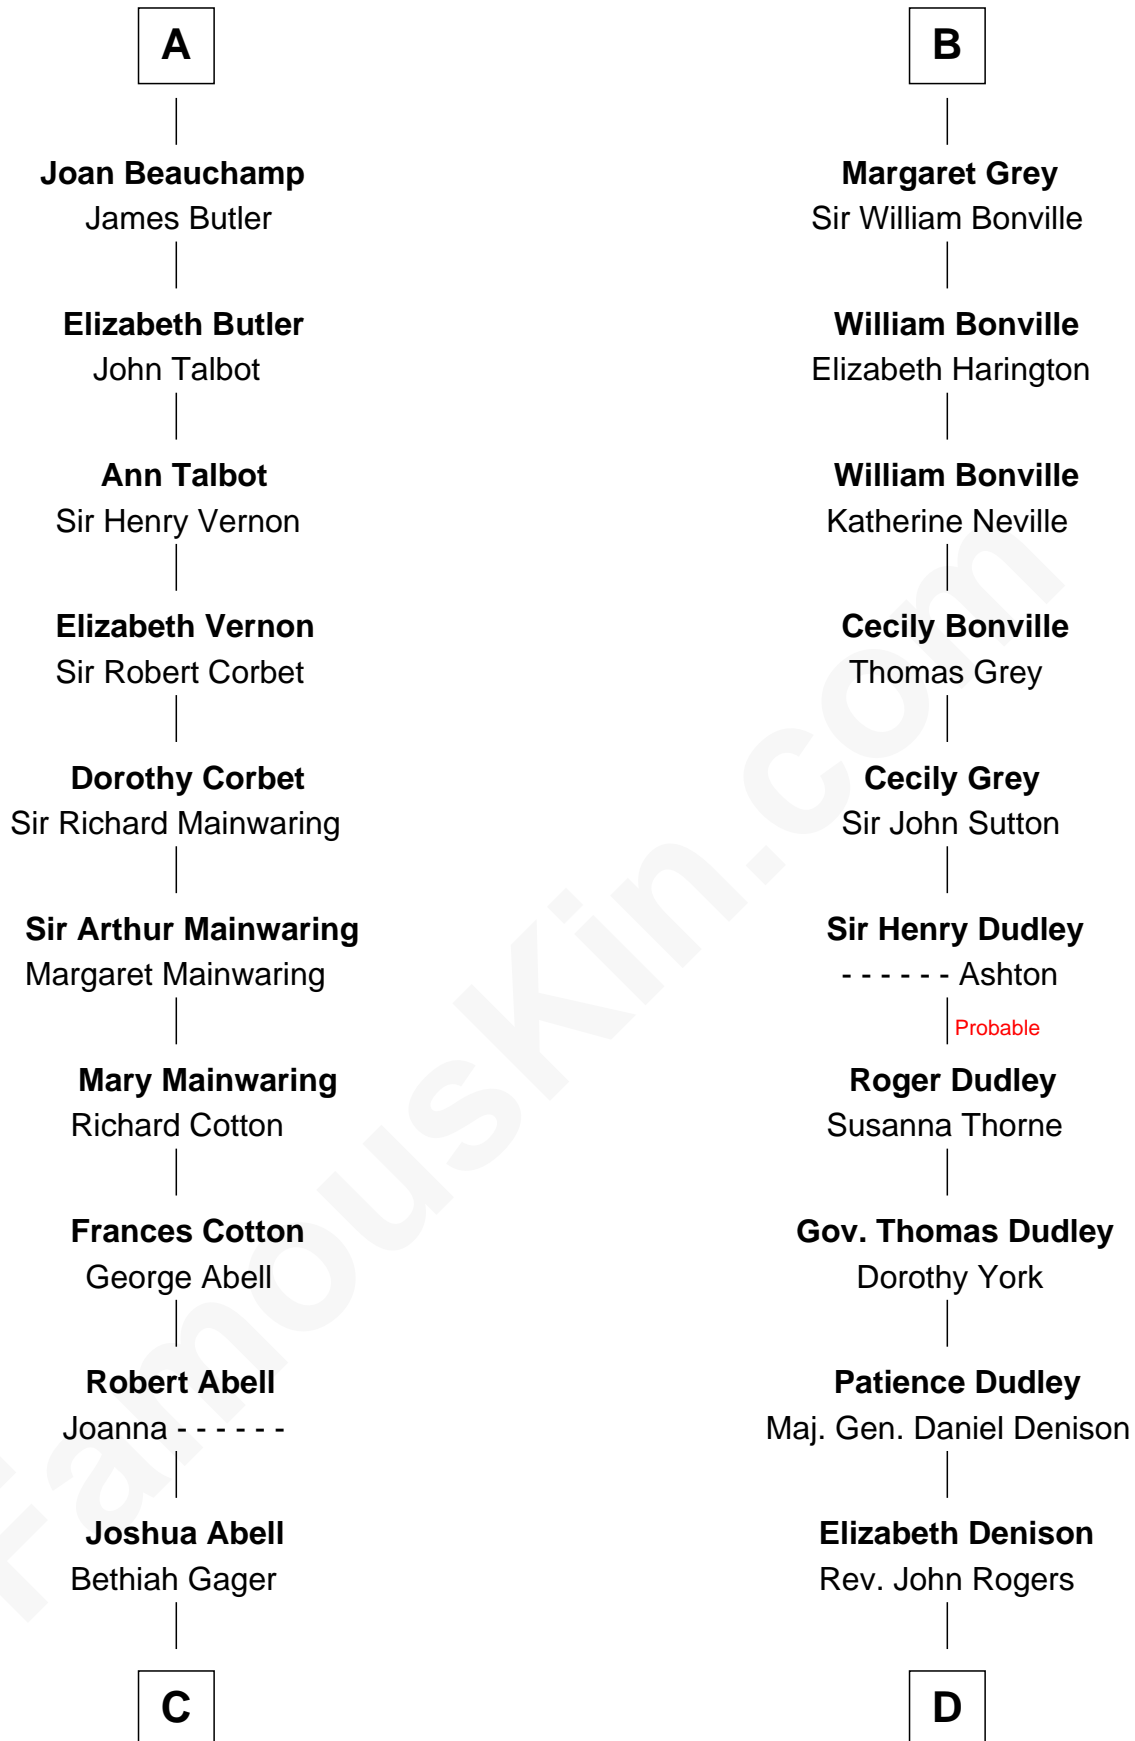

FamousKin.com Relationship Chart of

C. W. Post

Founder of Post Cereals

20th cousin 1 time removed of

Nicholas Gilman

Signer of the U.S. Constitution

C

Elizabeth Abell

John Lathrop

Azel Lathrop

Elizabeth Hyde

Erastus Lathrop

Sarah Bailey

Caroline Cushman Lathrop

Charles Rollin Post

C. W. Post