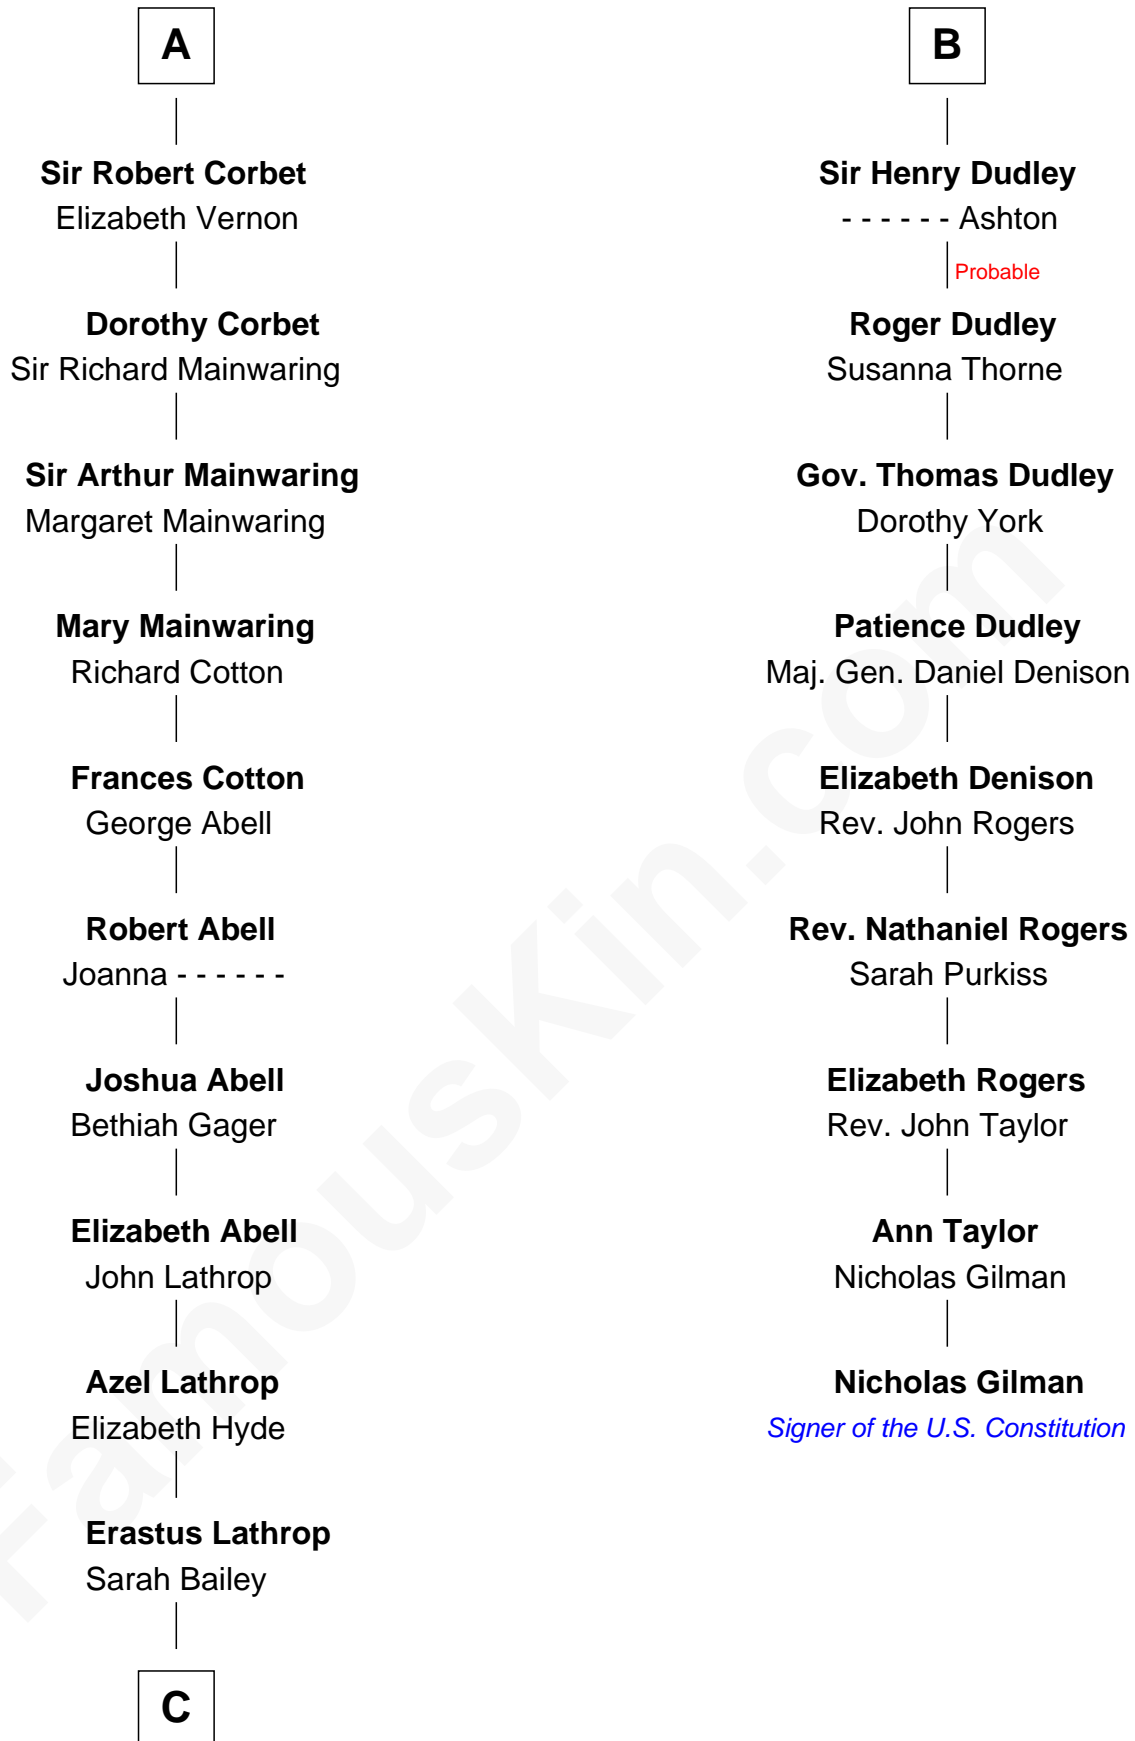

FamousKin.com Relationship Chart of

C. W. Post

Founder of Post Cereals

15th cousin 3 times removed of

Nicholas Gilman

Signer of the U.S. Constitution

C

—
Caroline Cushman Lathrop

Charles Rollin Post

—
C. W. Post

Founder of Post Cereals

FamousKin.com