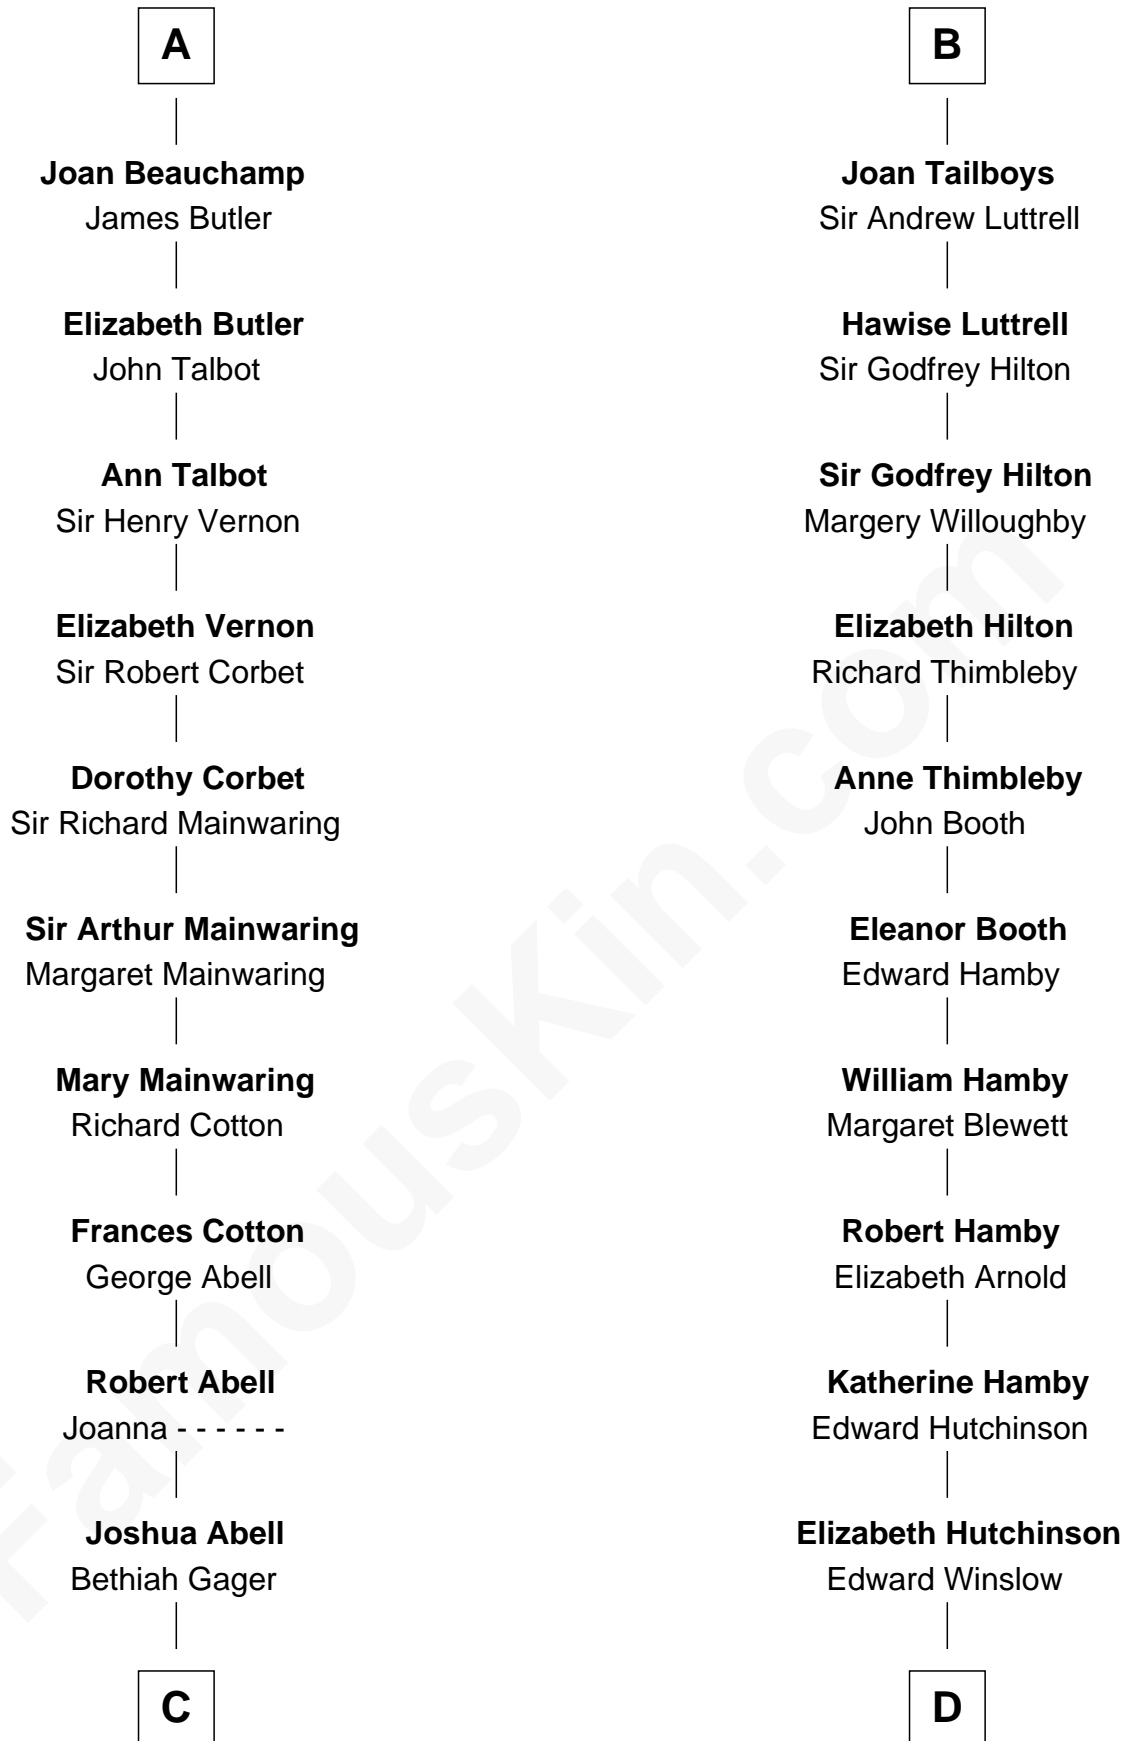

FamousKin.com Relationship Chart of

C. W. Post

Founder of Post Cereals

20th cousin 1 time removed of

Nicholas Gilman

Signer of the U.S. Constitution

Sir Ralph de Tony
Margaret Beaumont

C

Elizabeth Abell

John Lathrop

Azel Lathrop

Elizabeth Hyde

Erastus Lathrop

Sarah Bailey

Caroline Cushman Lathrop

Charles Rollin Post