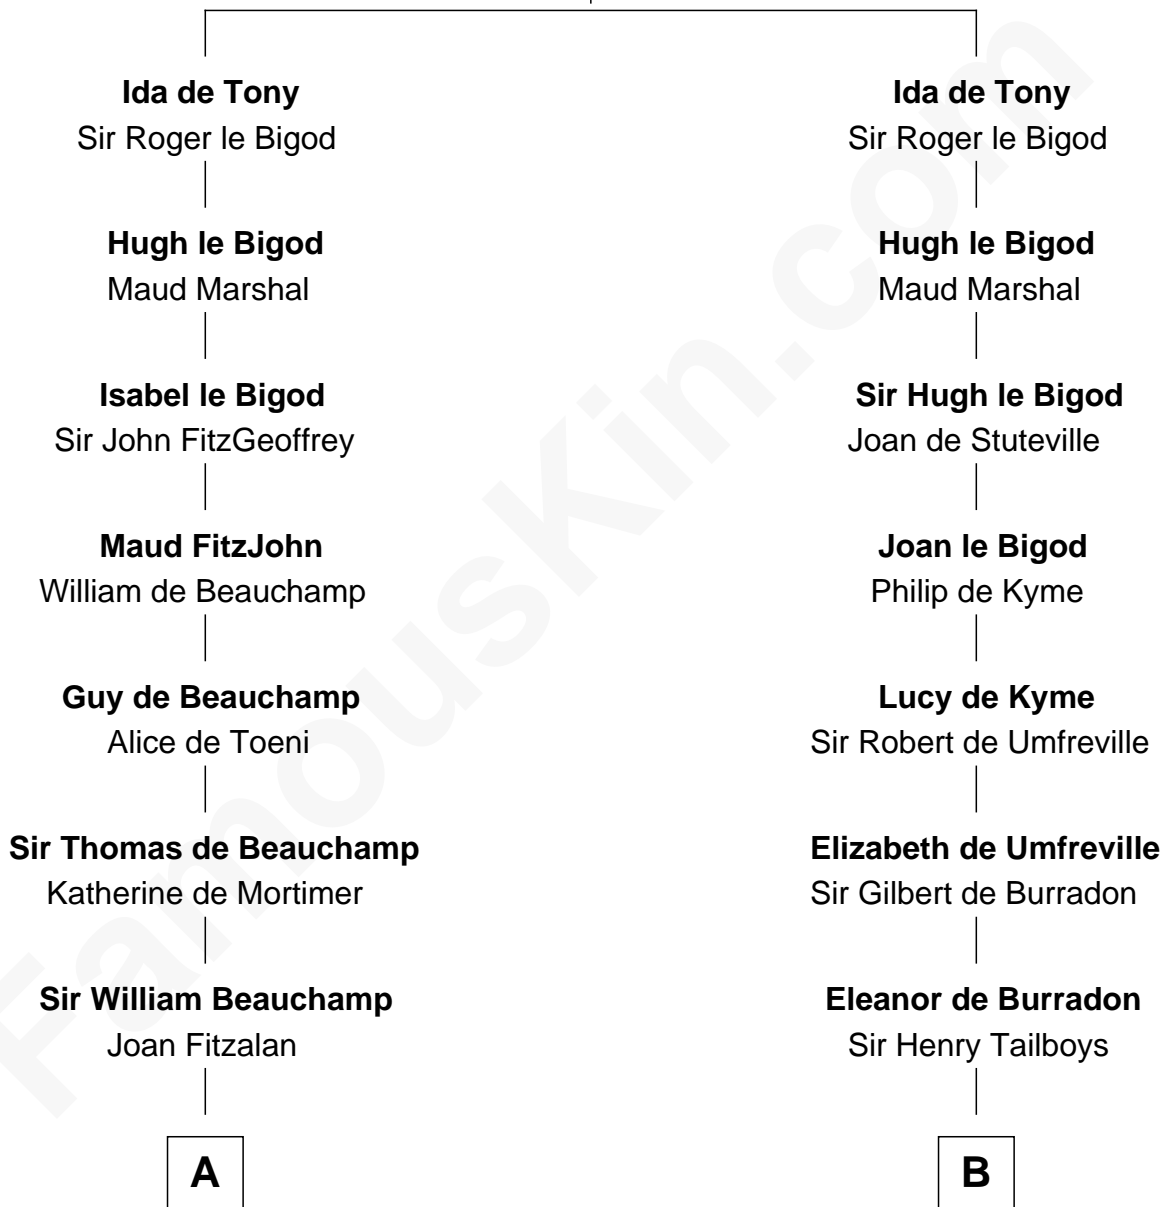

FamousKin.com Relationship Chart of

C. W. Post

Founder of Post Cereals

20th cousin 1 time removed of

Nicholas Gilman

Signer of the U.S. Constitution

Sir Ralph de Tony
Margaret Beaumont

C

Elizabeth Abell

John Lathrop

Azel Lathrop

Elizabeth Hyde

Erastus Lathrop

Sarah Bailey

Caroline Cushman Lathrop

Charles Rollin Post