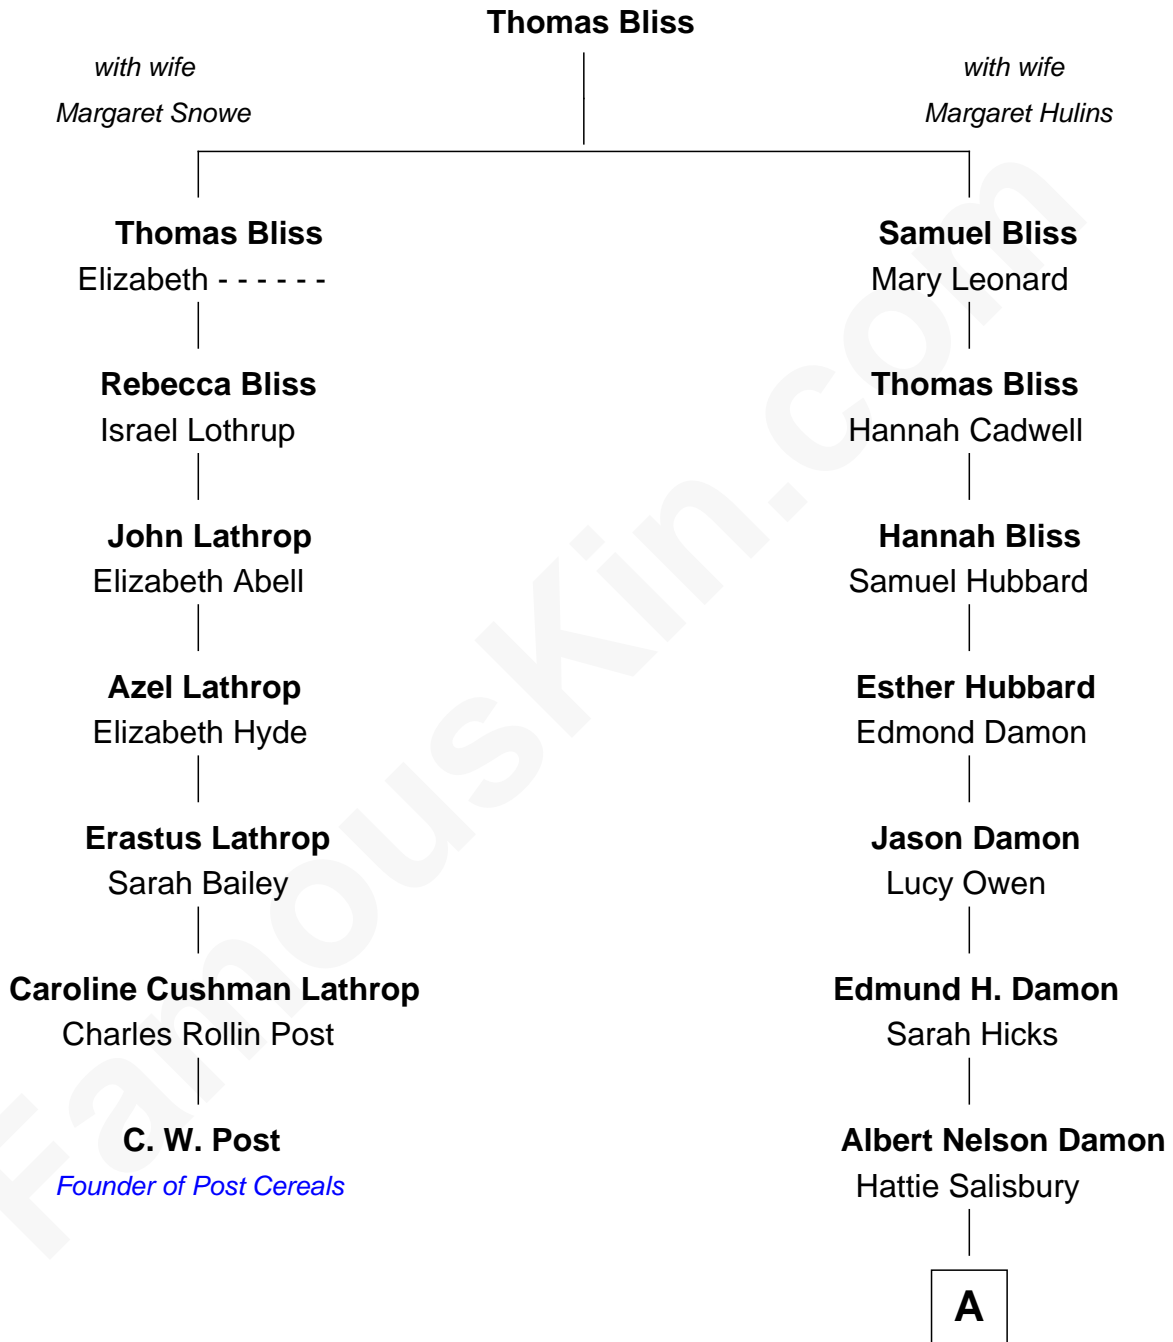

# FamousKin.com Relationship Chart of

**C. W. Post**

*Founder of Post Cereals*

6th cousin 4 times removed of

**Matt Damon**

*Movie Actor*

**A**

Alberth Howe Damon

Grace Henrietta Telfer

Albert Howe Damon

Roberta M. Fay

Kent Telfer Damon

Nancy June Carlsson-Paige

**Matt Damon**

*Movie Actor*

FamousKin.com