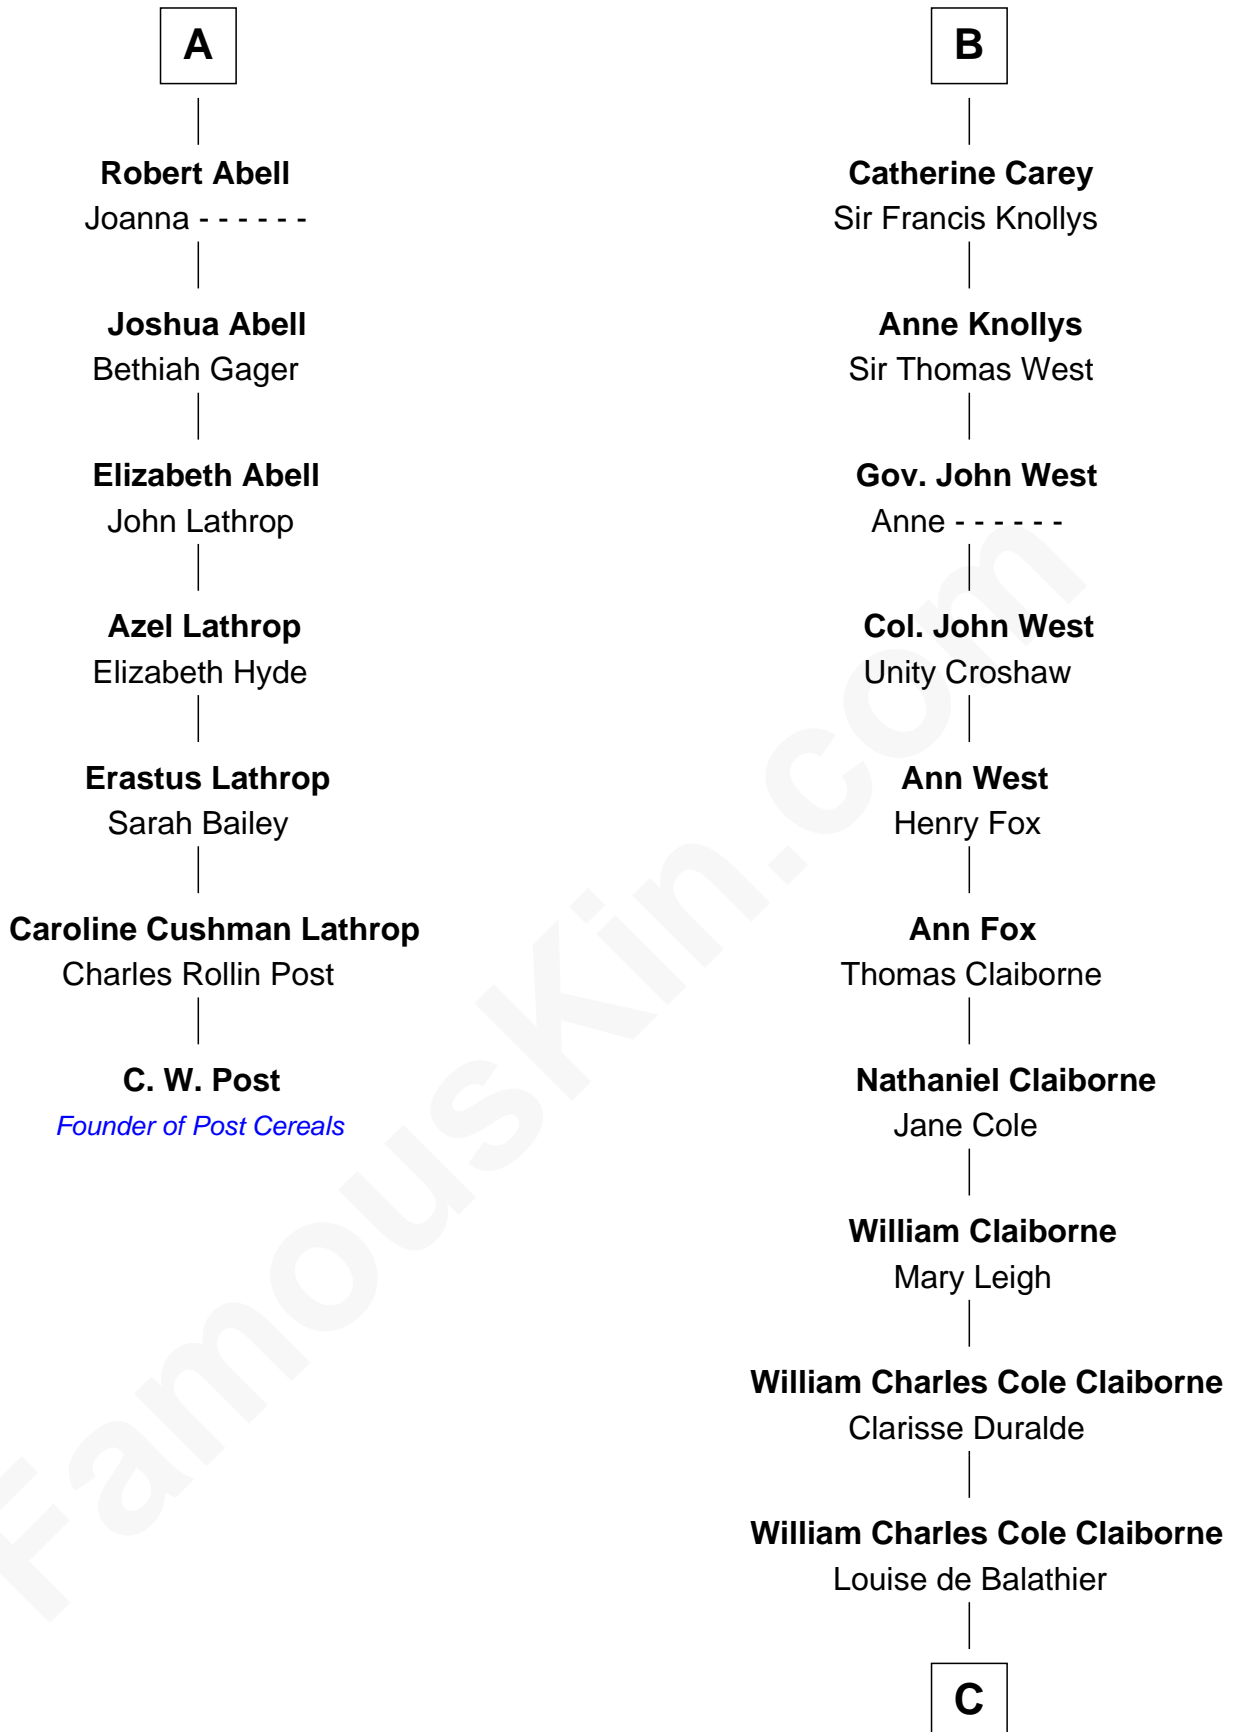

FamousKin.com Relationship Chart of

C. W. Post

Founder of Post Cereals

13th cousin 6 times removed of

Liz Claiborne

Fashion Designer and Founder of Liz Claiborne Inc.

C

Fernand Claiborne
Marie Louise Villeré

Omer Villere Claiborne
Carolyn Louise Fenner

Liz Claiborne
Found of Liz Claiborne Inc.

FamousKin.com