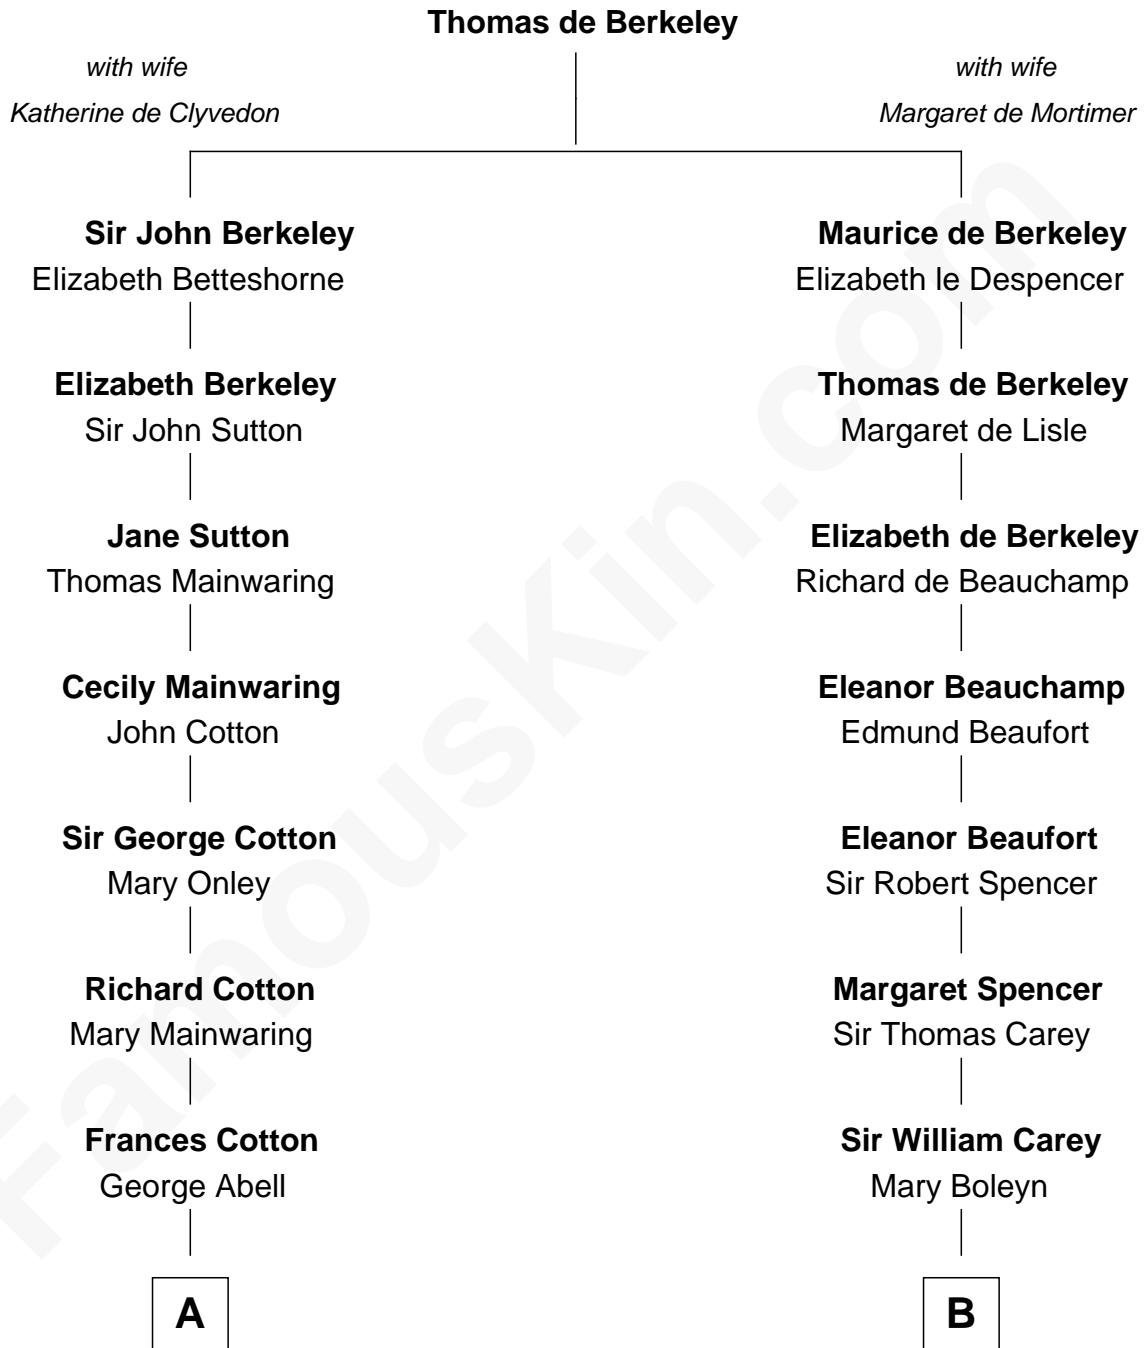

FamousKin.com Relationship Chart of

C. W. Post

Founder of Post Cereals

13th cousin 6 times removed of

Liz Claiborne

Fashion Designer and Founder of Liz Claiborne Inc.

C

Fernand Claiborne
Marie Louise Villeré

Omer Villere Claiborne
Carolyn Louise Fenner

Liz Claiborne
Found of Liz Claiborne Inc.

FamousKin.com