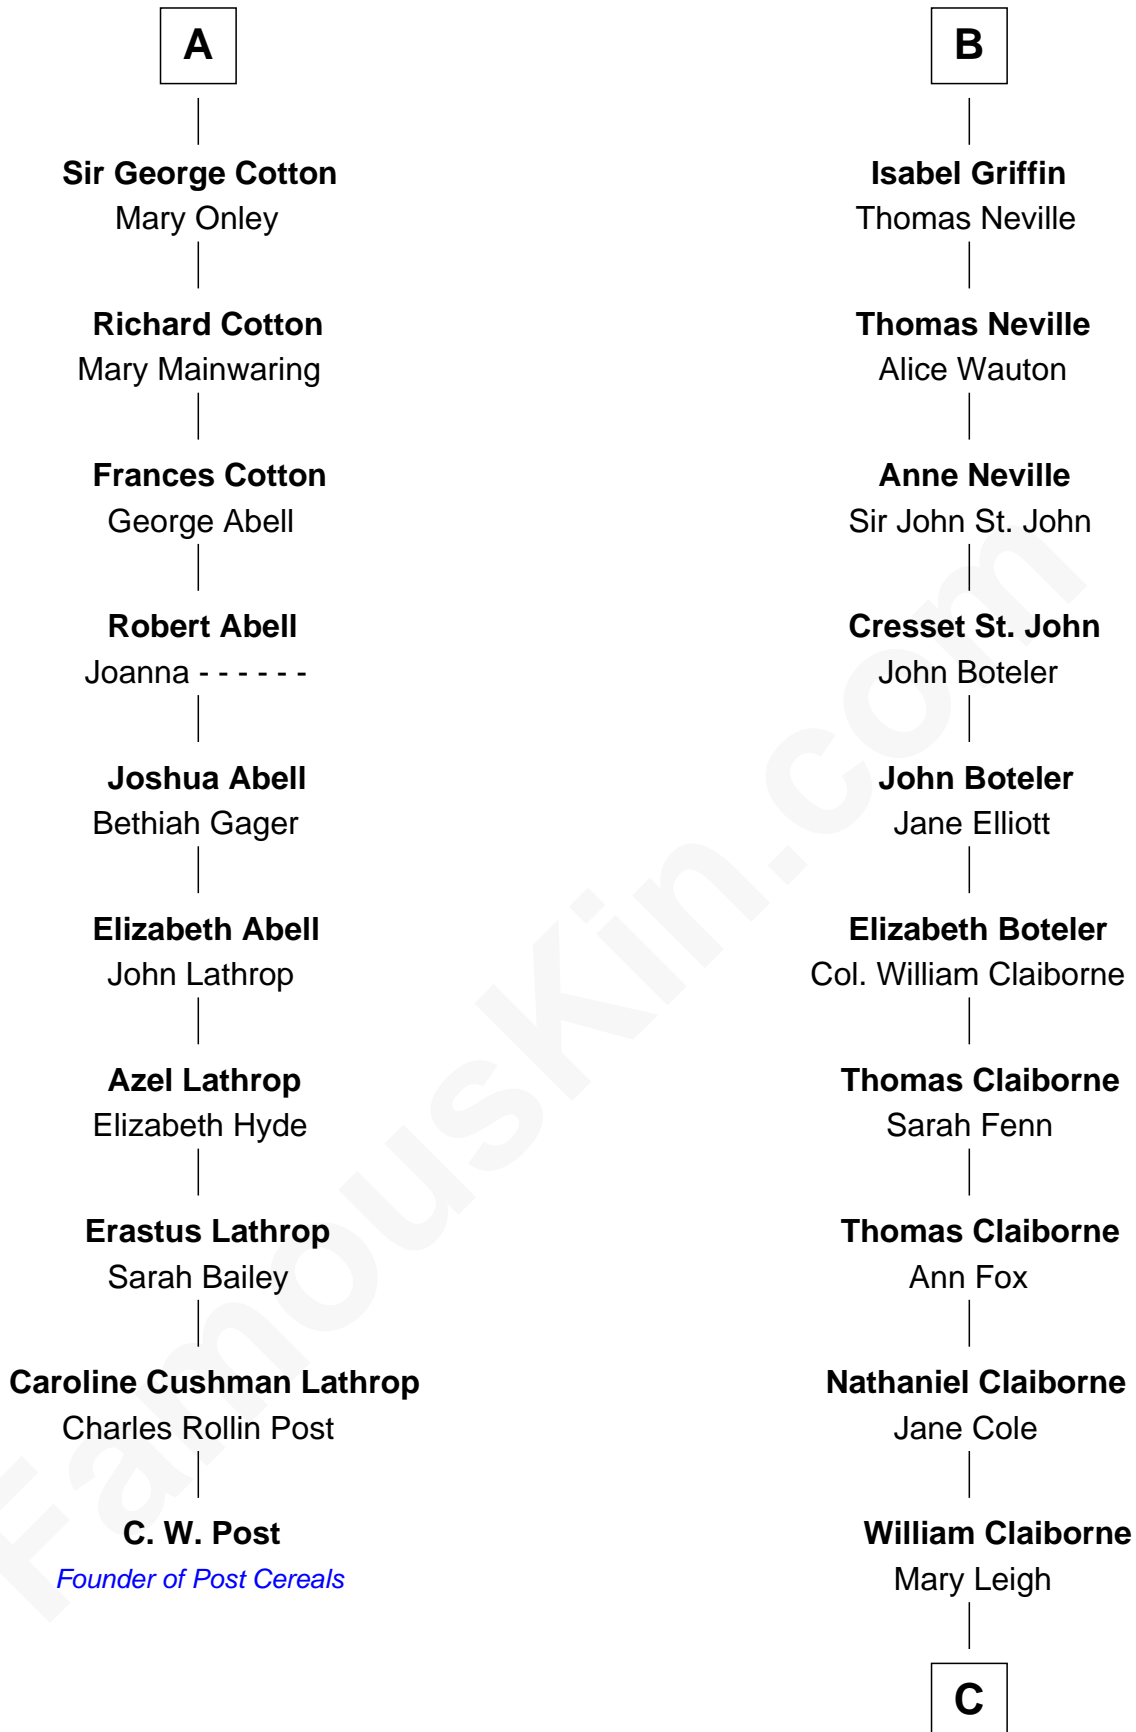

FamousKin.com Relationship Chart of

C. W. Post

Founder of Post Cereals

16th cousin 5 times removed of

Liz Claiborne

Fashion Designer and Founder of Liz Claiborne Inc.

Sir William de Cantilupe

Eve de Braiose

C

William Charles Cole Claiborne

Clarisse Duralde

William Charles Cole Claiborne

Louise de Balathier

Fernand Claiborne

Marie Louise Villeré

Omer Villere Claiborne