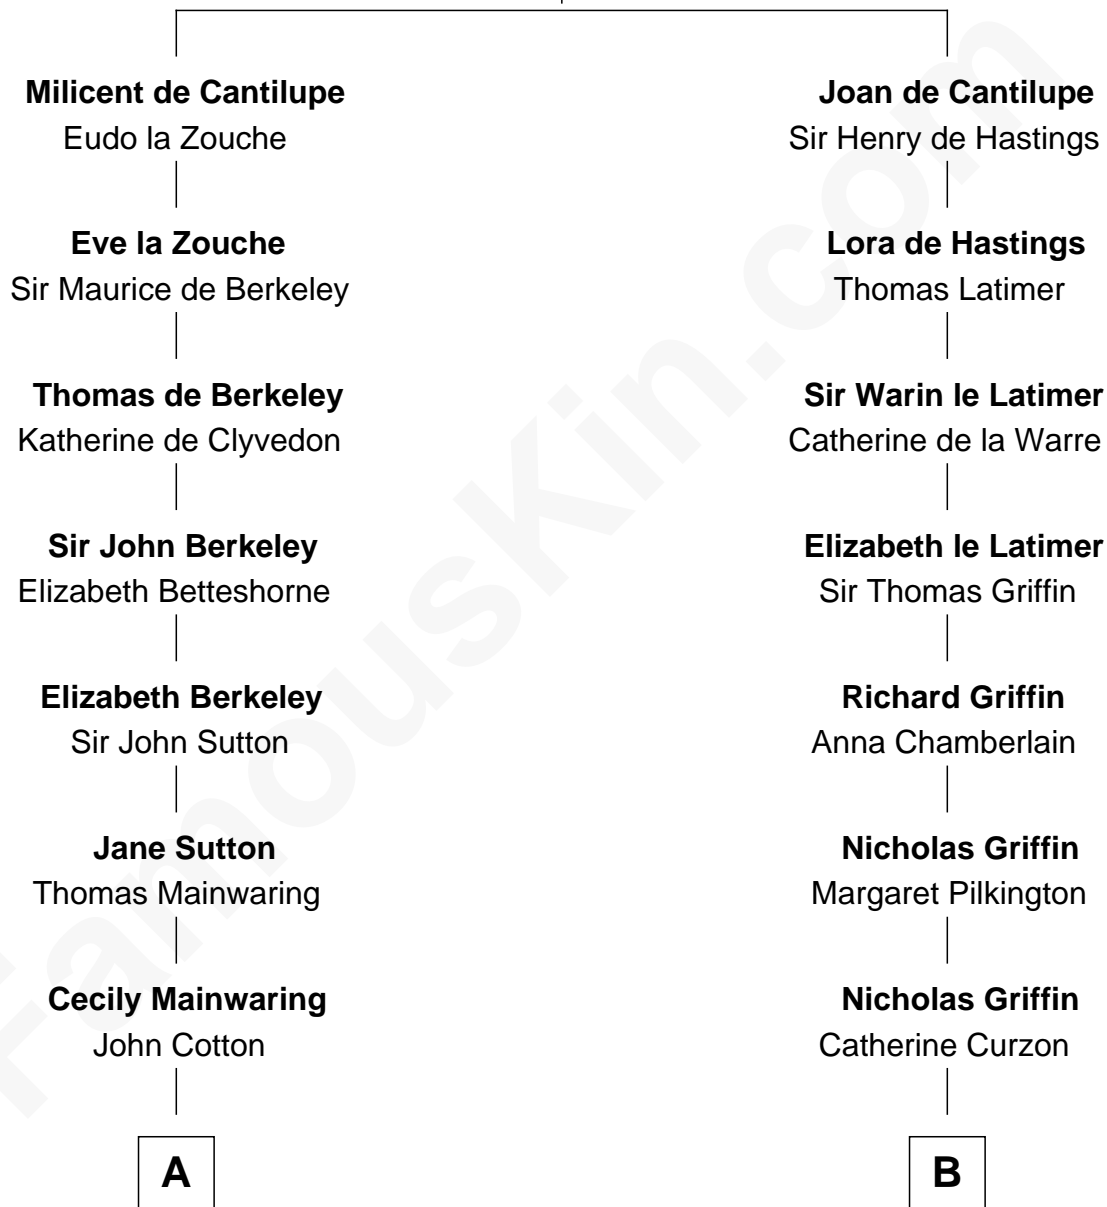

FamousKin.com Relationship Chart of

C. W. Post

Founder of Post Cereals

16th cousin 5 times removed of

Liz Claiborne

Fashion Designer and Founder of Liz Claiborne Inc.

Sir William de Cantilupe

Eve de Braiose

C

William Charles Cole Claiborne

Clarisse Duralde

William Charles Cole Claiborne

Louise de Balathier

Fernand Claiborne

Marie Louise Villeré

Omer Villere Claiborne