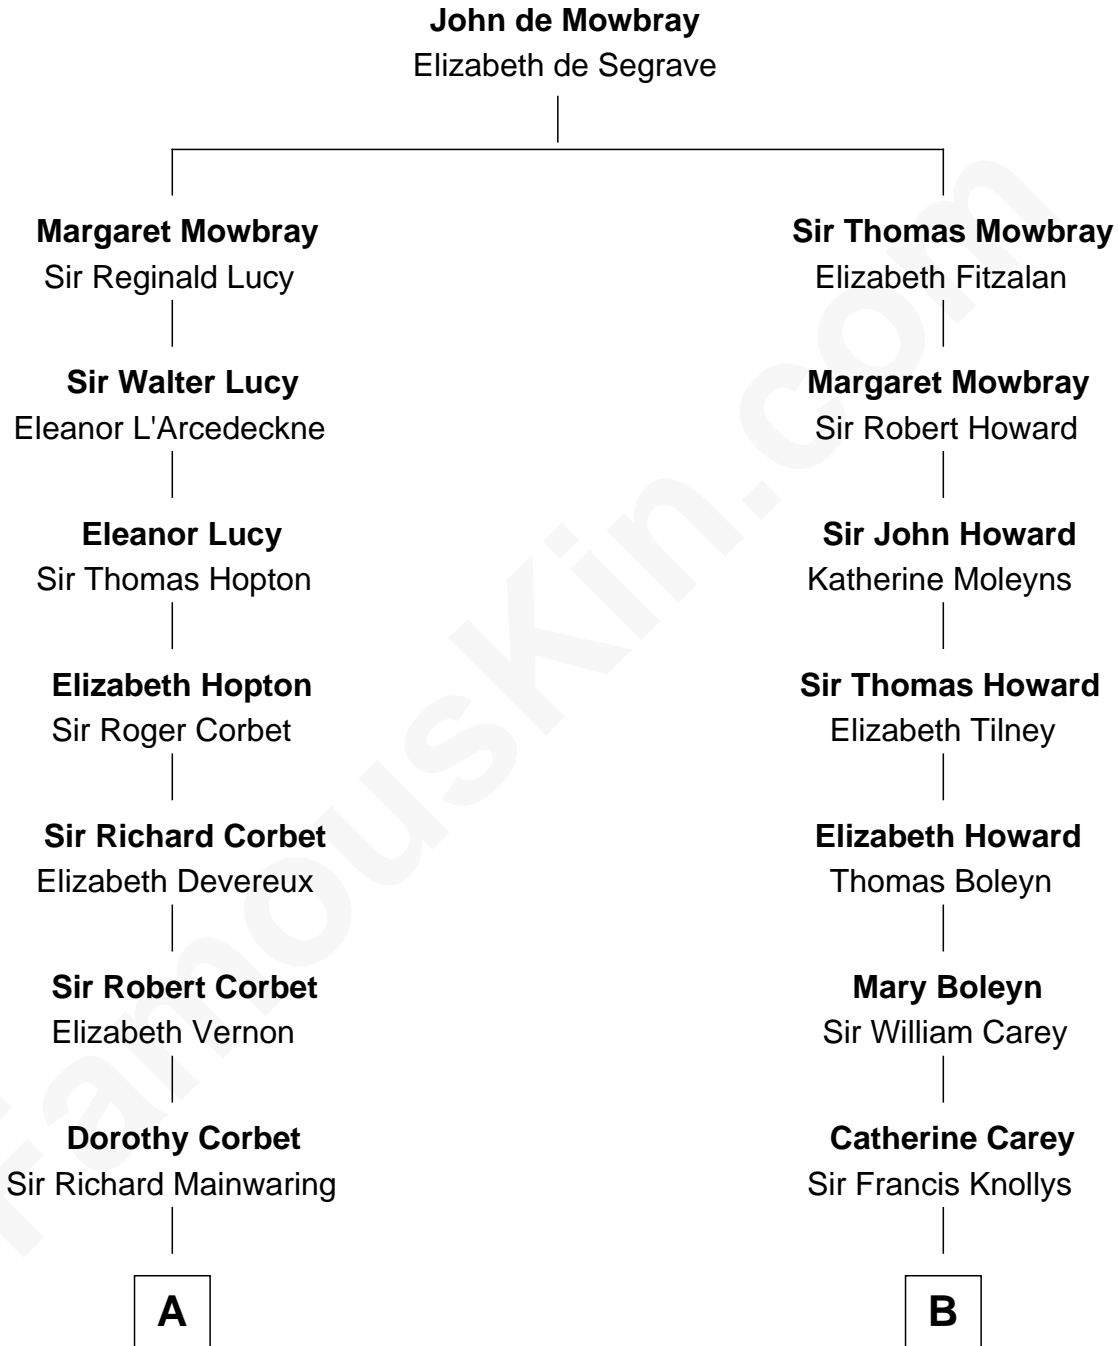

FamousKin.com Relationship Chart of

C. W. Post

Founder of Post Cereals

16th cousin 2 times removed of

Liz Claiborne

Fashion Designer and Founder of Liz Claiborne Inc.

C

Omer Villere Claiborne
Carolyn Louise Fenner

Liz Claiborne
Found of Liz Claiborne Inc.

FamousKin.com