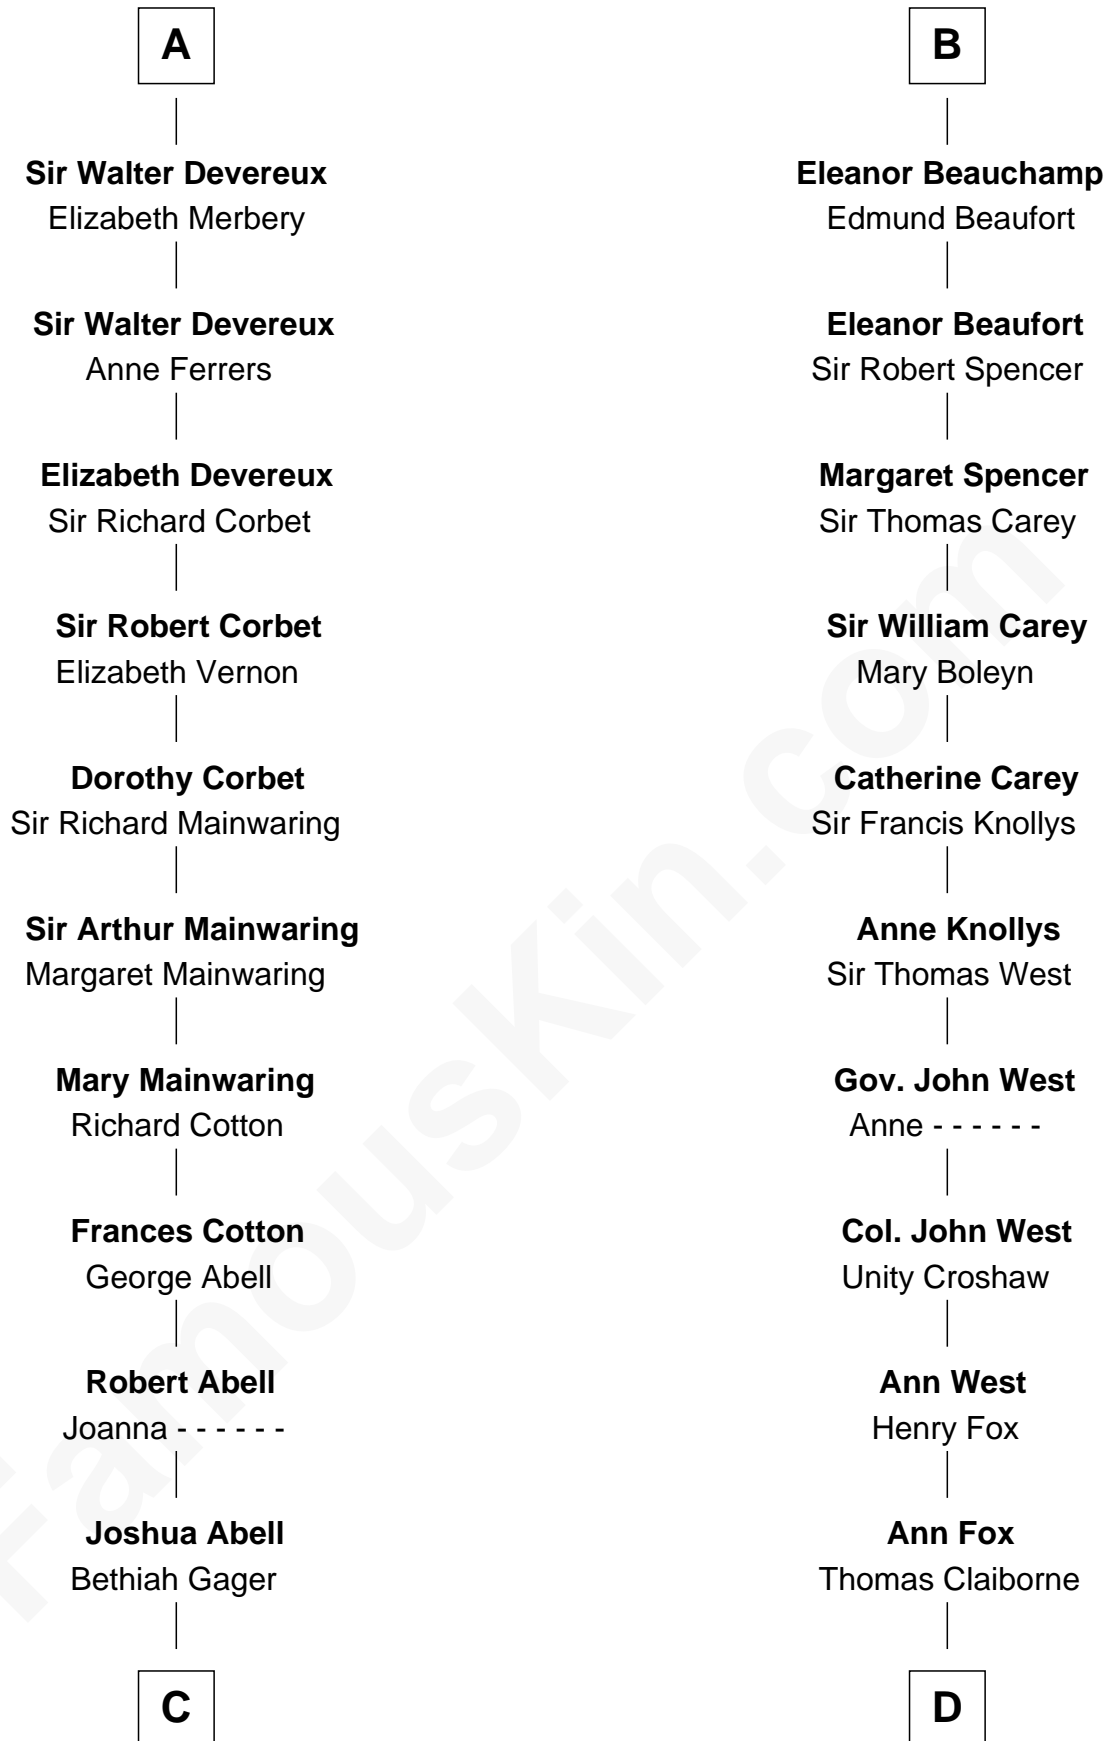

FamousKin.com Relationship Chart of

C. W. Post

Founder of Post Cereals

19th cousin 2 times removed of

William C. C. Claiborne

1st Governor of Louisiana

Jean de Brienne
Jeanne de Chateaudun

Blanche de Brienne
Sir William de Fiennes

A

Blanche de Brienne
Sir William de Fiennes

Margaret de Fiennes
Sir Edmund Mortimer

Roger de Mortimer
Joan de Geneville

Margaret de Mortimer
Thomas de Berkeley

Maurice de Berkeley
Elizabeth le Despencer

Thomas de Berkeley
Margaret de Lisle

Elizabeth de Berkeley
Richard de Beauchamp

B

C

Elizabeth Abell

John Lathrop

Azel Lathrop

Elizabeth Hyde

Erastus Lathrop