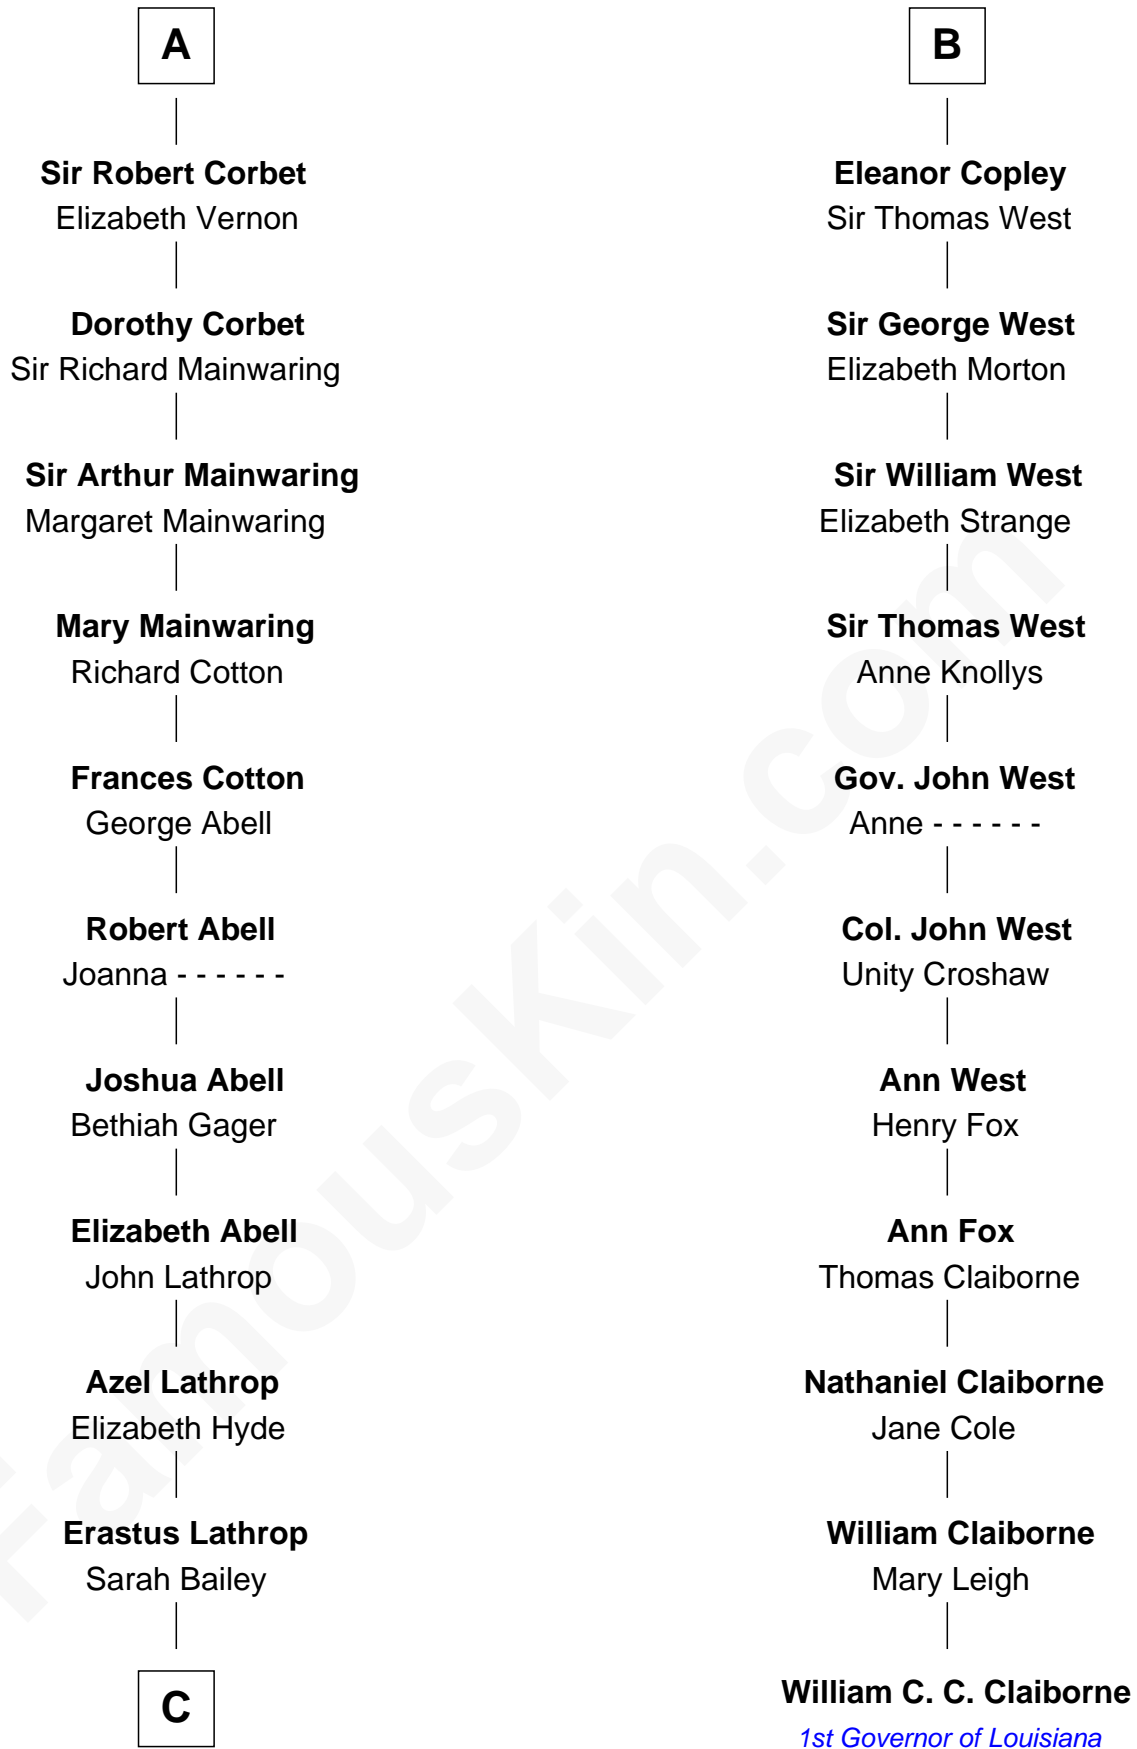

# FamousKin.com Relationship Chart of

**C. W. Post**

*Founder of Post Cereals*

17th cousin 1 time removed of

**William C. C. Claiborne**

*1st Governor of Louisiana*

**Nichole d'Aubenev**  
Sir Roger de Somery

**Maud de Somery**  
Sir Henry de Erdington

**Sir Henry de Erdington**  
Joan de Wolvey

**Sir Giles de Erdington**  
Elizabeth de Tolthorpe

**Margaret de Erdington**  
Sir Roger Corbet

**Sir Robert Corbet**  
Margaret - - - - -

**Sir Roger Corbet**  
Elizabeth Hopton

**Sir Richard Corbet**  
Elizabeth Devereux

**A**

**Joan de Somery**  
John IV le Strange

**Hawise le Strange**  
Robert de Felton

**Sir John de Felton**  
Sibyl - - - - -

**Sir Thomas de Felton**  
Joan Walkfare

**Eleanor de Felton**  
Sir Thomas Hoo

**Sir Thomas Hoo**  
Eleanor de Welles

**Anne Hoo**  
Sir Roger Copley

**B**

**C**

—  
**Caroline Cushman Lathrop**

Charles Rollin Post