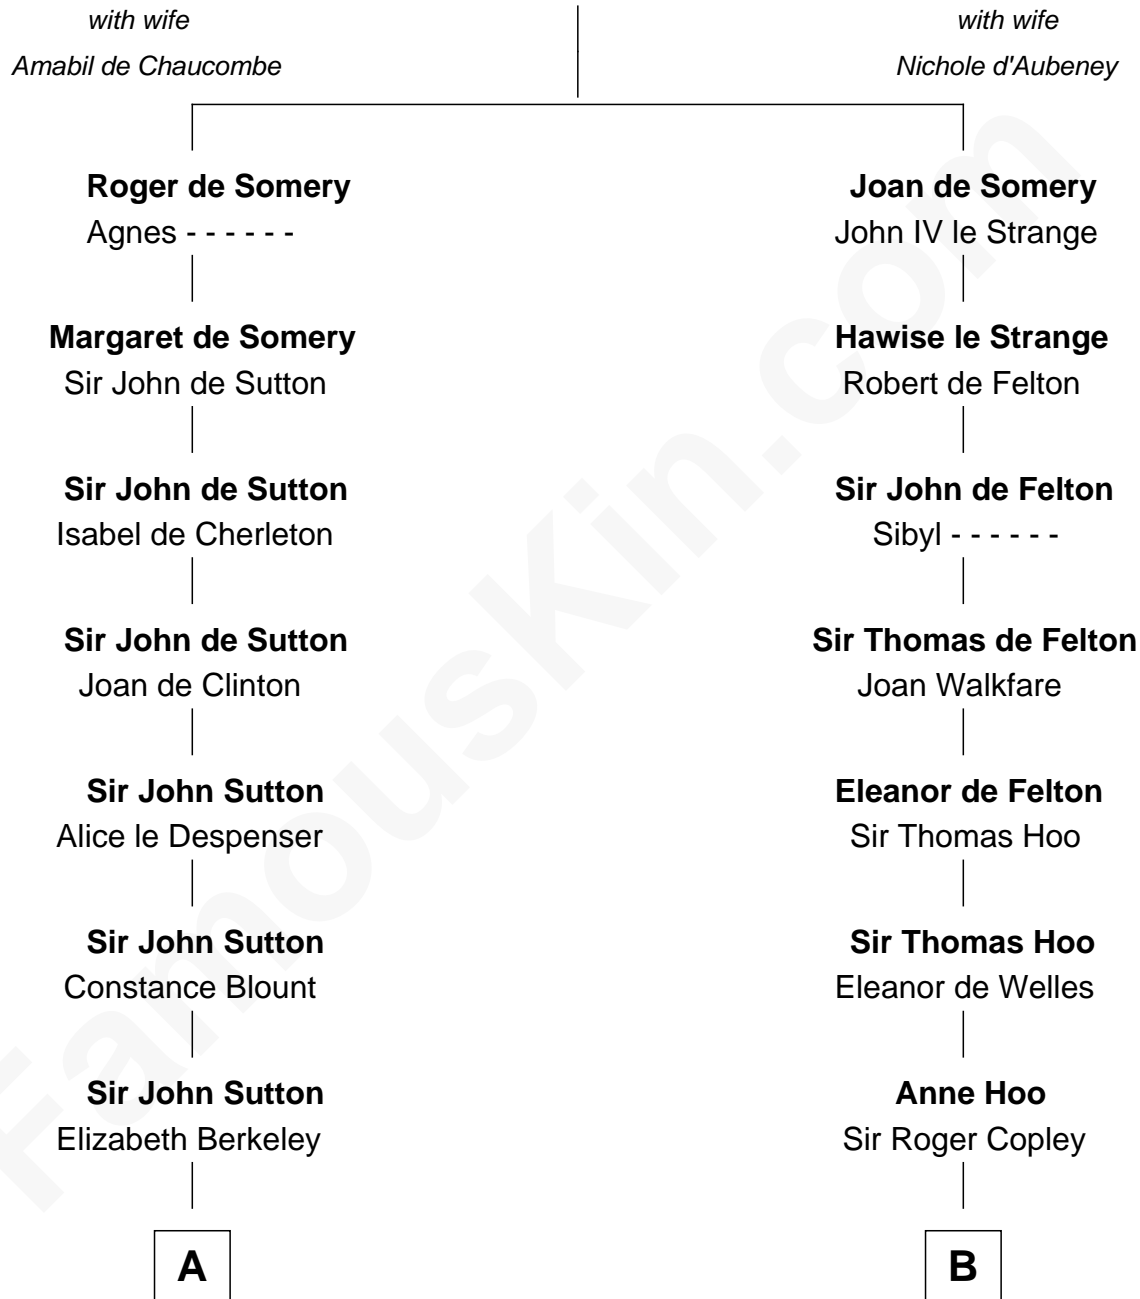

FamousKin.com Relationship Chart of

C. W. Post

Founder of Post Cereals

17th cousin 1 time removed of

William C. C. Claiborne

1st Governor of Louisiana

Sir Roger de Somery

C

—
Caroline Cushman Lathrop

Charles Rollin Post

—
C. W. Post

Founder of Post Cereals

FamousKin.com