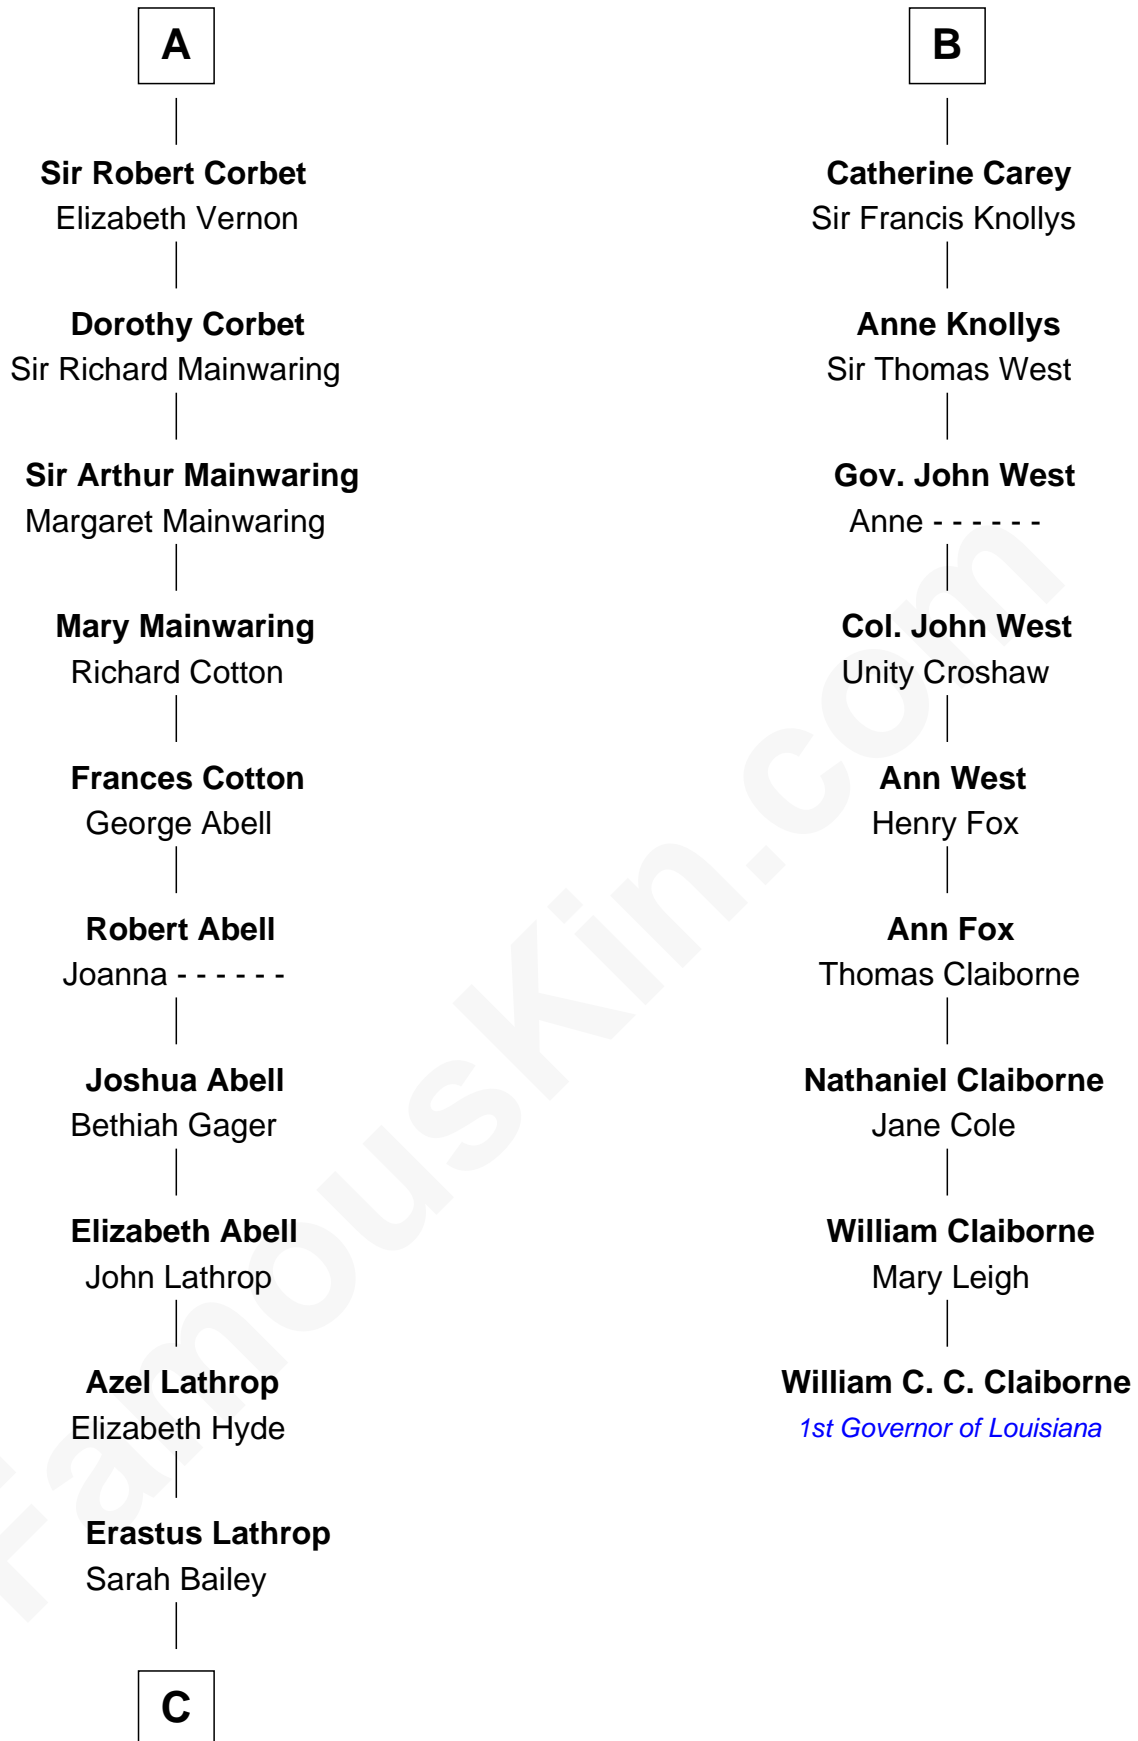

FamousKin.com Relationship Chart of

C. W. Post

Founder of Post Cereals

15th cousin 3 times removed of

William C. C. Claiborne

1st Governor of Louisiana

C

—
Caroline Cushman Lathrop

Charles Rollin Post

—
C. W. Post

Founder of Post Cereals

FamousKin.com