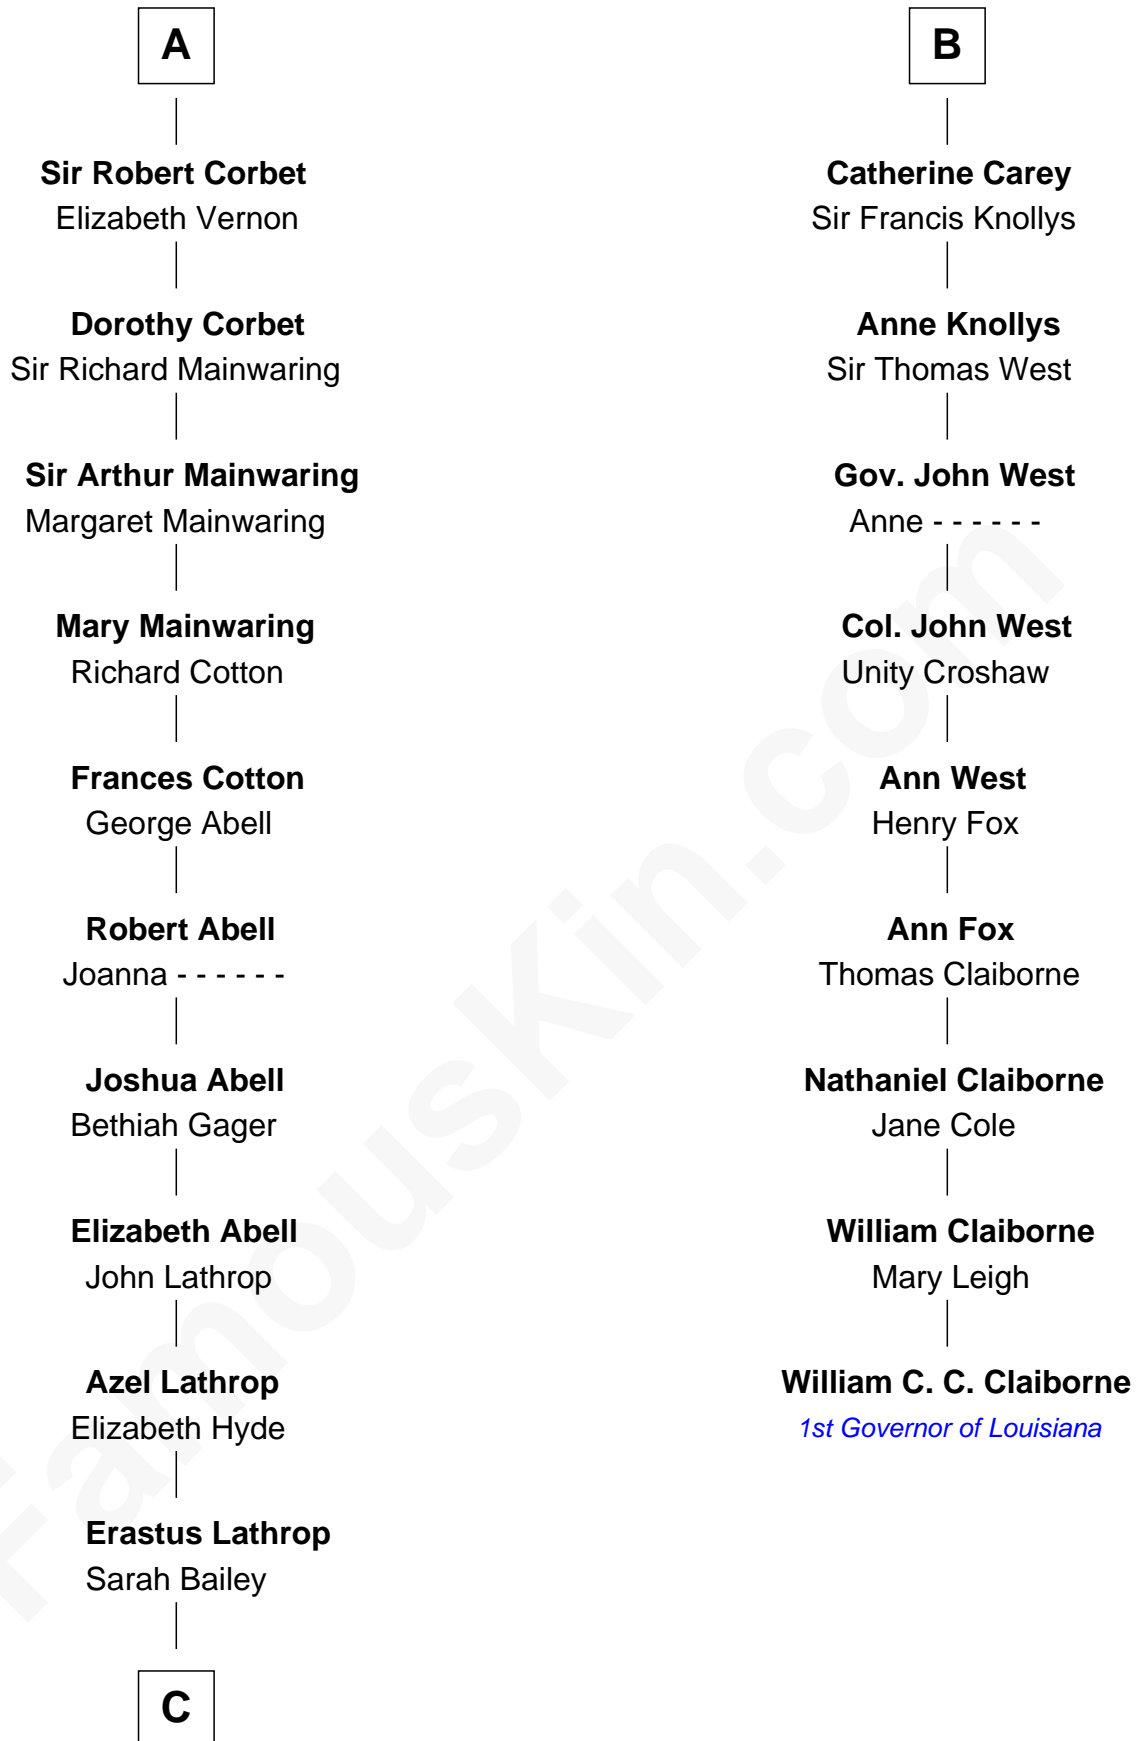

FamousKin.com Relationship Chart of

C. W. Post

Founder of Post Cereals

15th cousin 3 times removed of

William C. C. Claiborne

1st Governor of Louisiana

Hugh le Despencer

Eleanor de Clare

Sir Edward le Despencer

Anne de Ferrers

Edward Despencer

Elizabeth Burghersh

Margaret Despencer

Robert de Ferrers

Sir Edmund Ferrers

Ellen Roche

Maurice de Berkeley

Thomas de Berkeley

Margaret de Lisle

Elizabeth de Berkeley

Richard de Beauchamp

Eleanor Beauchamp

Edmund Beaufort

Eleanor Beaufort

Sir Robert Spencer

Margaret Spencer

Sir Thomas Carey

Sir William Carey

Mary Boleyn

B

C

—
Caroline Cushman Lathrop