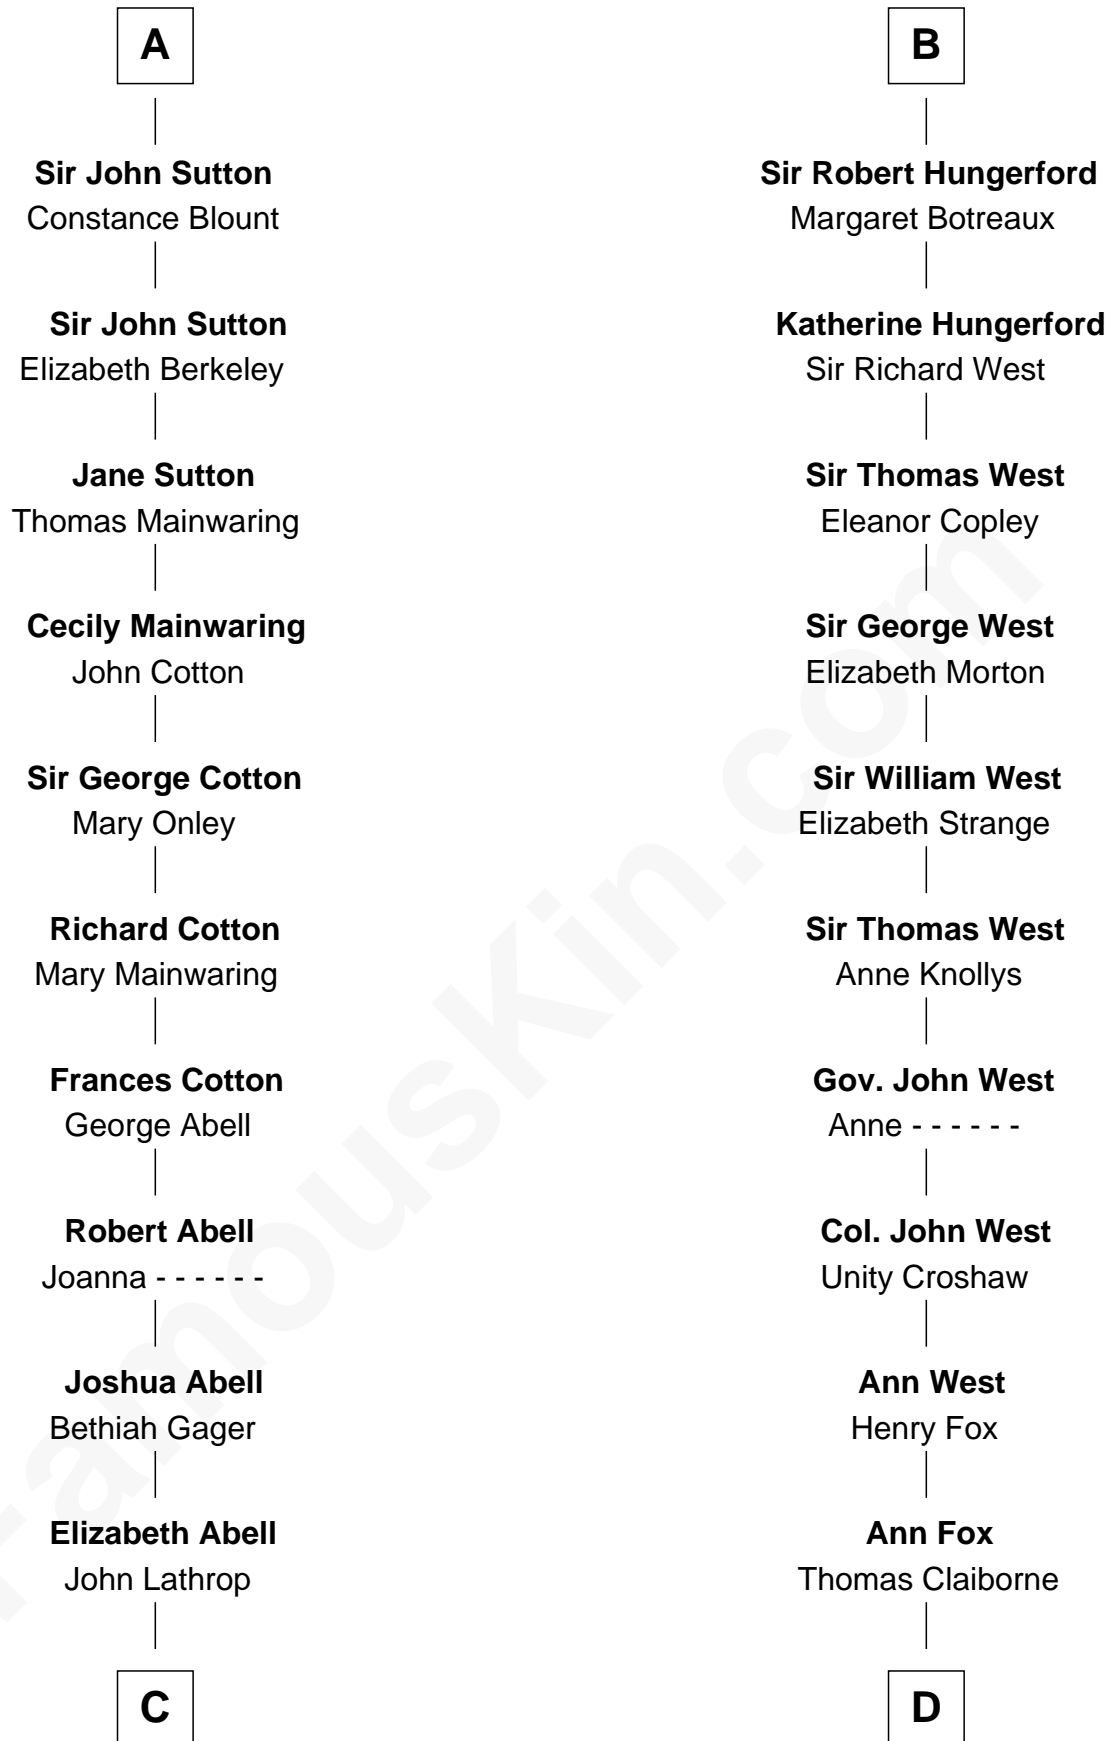

FamousKin.com Relationship Chart of

C. W. Post

Founder of Post Cereals

19th cousin 1 time removed of

William C. C. Claiborne

1st Governor of Louisiana

Thomas le Despencer

C

Azel Lathrop
Elizabeth Hyde

Erastus Lathrop
Sarah Bailey

Caroline Cushman Lathrop
Charles Rollin Post

C. W. Post
Founder of Post Cereals

D

Nathaniel Claiborne
Jane Cole

William Claiborne
Mary Leigh

William C. C. Claiborne
1st Governor of Louisiana