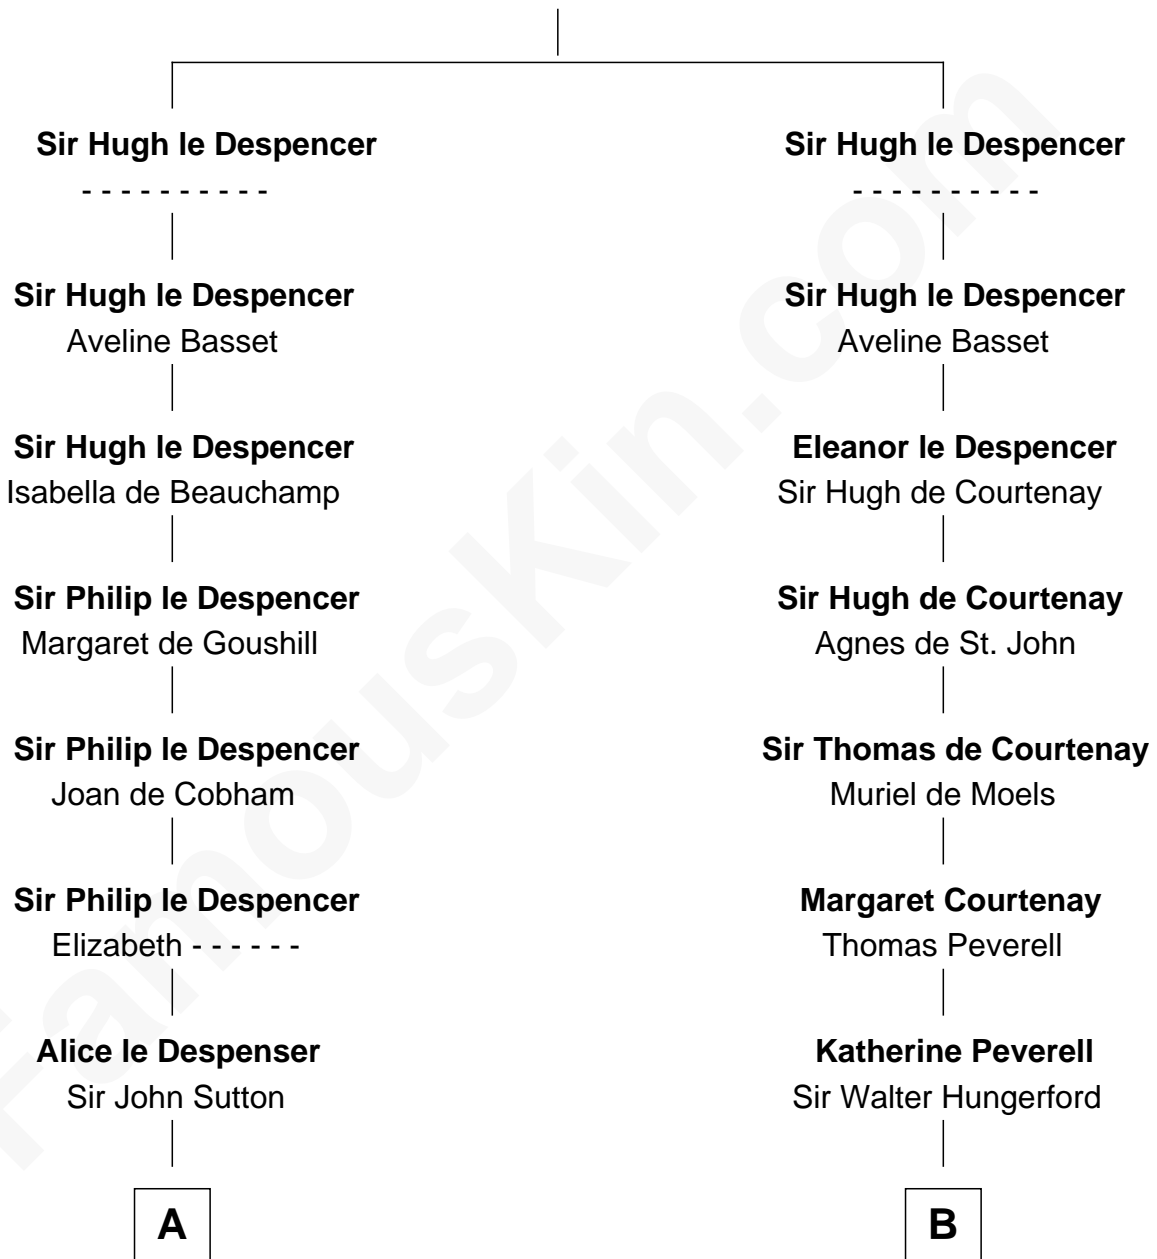

FamousKin.com Relationship Chart of

C. W. Post

Founder of Post Cereals

19th cousin 1 time removed of

William C. C. Claiborne

1st Governor of Louisiana

Thomas le Despencer

C

Azel Lathrop
Elizabeth Hyde

Erastus Lathrop
Sarah Bailey

Caroline Cushman Lathrop
Charles Rollin Post

C. W. Post
Founder of Post Cereals

D

Nathaniel Claiborne
Jane Cole

William Claiborne
Mary Leigh

William C. C. Claiborne
1st Governor of Louisiana