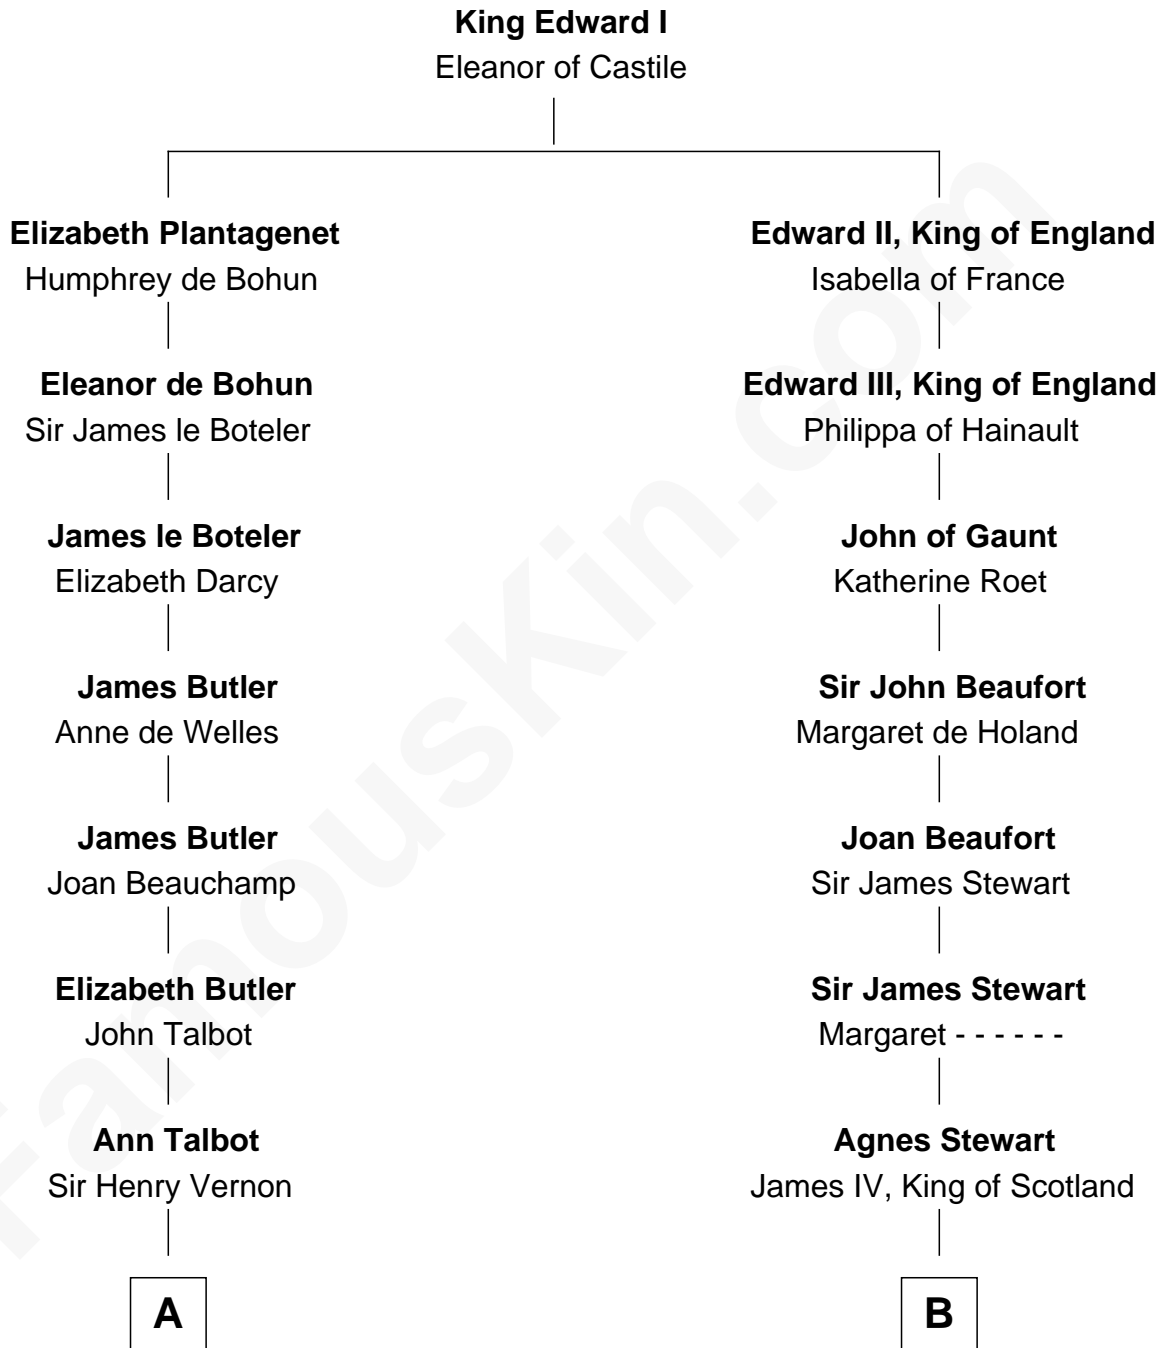

FamousKin.com Relationship Chart of

C. W. Post

Founder of Post Cereals

18th cousin 3 times removed of

Howard Dean

79th Governor of Vermont

C

Caroline Cushman Lathrop

Charles Rollin Post

C. W. Post

Founder of Post Cereals

D

James William Maitland

Agnes Jane O'Reilly

Thomas A. Maitland

Helen Abby Van Voorhis

James William Maitland

Sylvia Wigglesworth

Andrea Belden Maitland

Howard Brush Dean

Howard Dean

79th Governor of Vermont