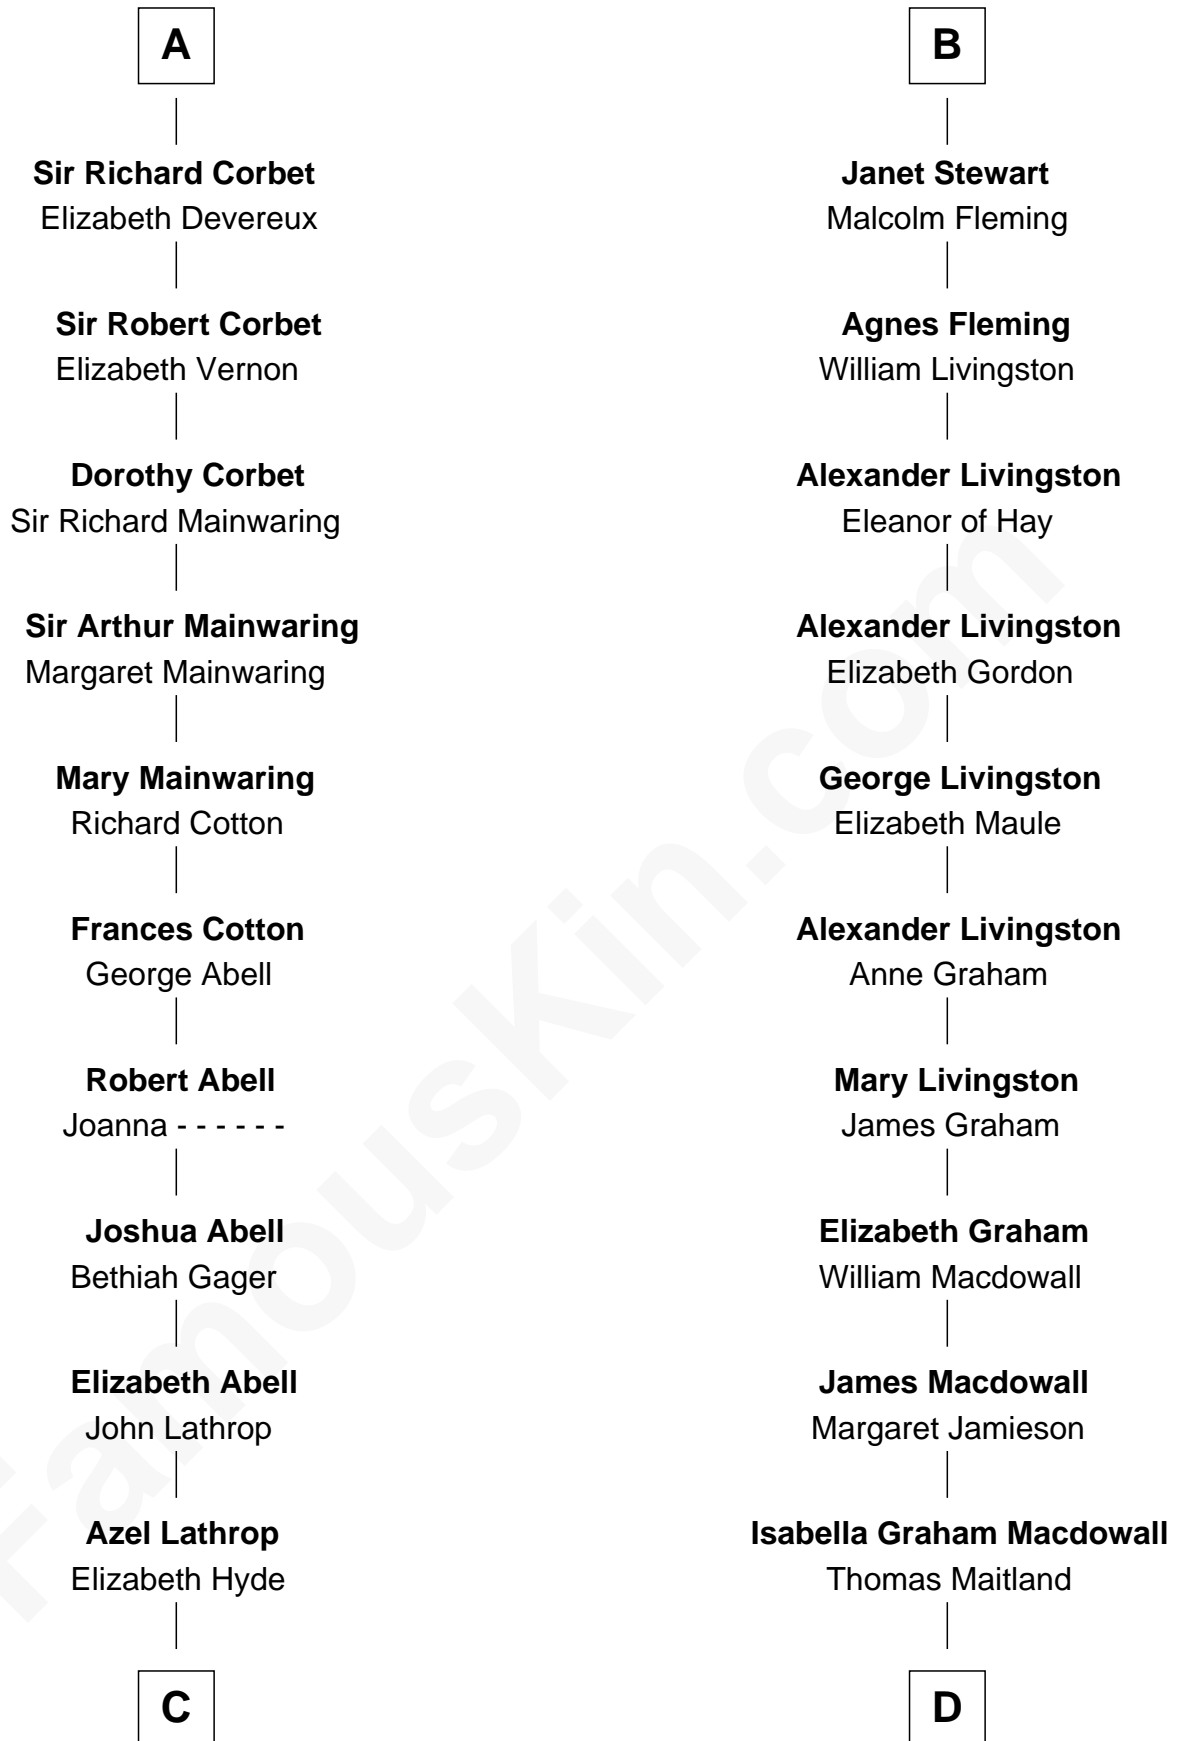

FamousKin.com Relationship Chart of

C. W. Post

Founder of Post Cereals

19th cousin 2 times removed of

Howard Dean

79th Governor of Vermont

Margaret of France
Edward I, King of England

C

Erastus Lathrop

Sarah Bailey

Caroline Cushman Lathrop

Charles Rollin Post

C. W. Post

Founder of Post Cereals

D

James William Maitland