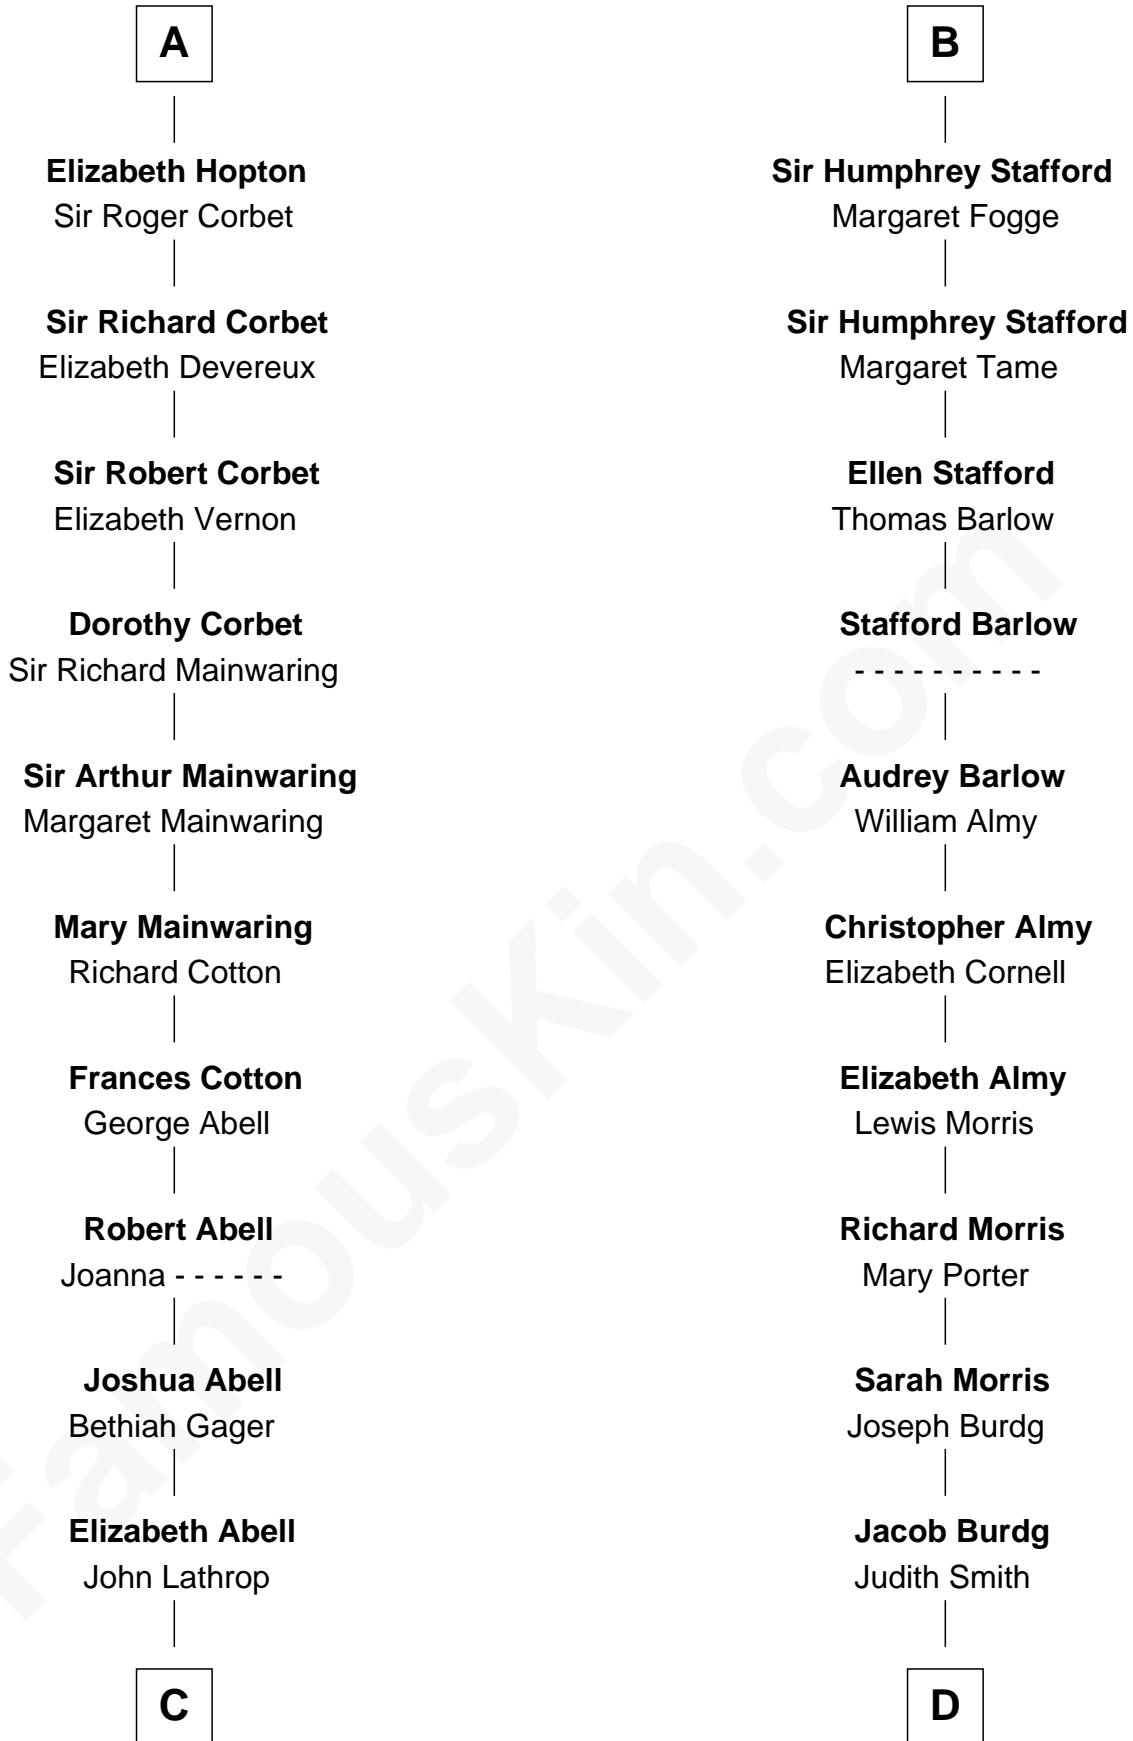

FamousKin.com Relationship Chart of

C. W. Post

Founder of Post Cereals

20th cousin 1 time removed of

Richard Nixon

37th U.S. President

John de Botetourte

Maud FitzThomas

C

Azel Lathrop
Elizabeth Hyde

Erastus Lathrop
Sarah Bailey

Caroline Cushman Lathrop
Charles Rollin Post

C. W. Post
Founder of Post Cereals

D

Jacob Burdg
Miriam Matthews

Oliver Burdg
Jane M. Hemingway

Almira Park Burdg
Franklin Milhous

Hannah Milhous
Francis Anthony Nixon

Richard Nixon
37th U.S. President