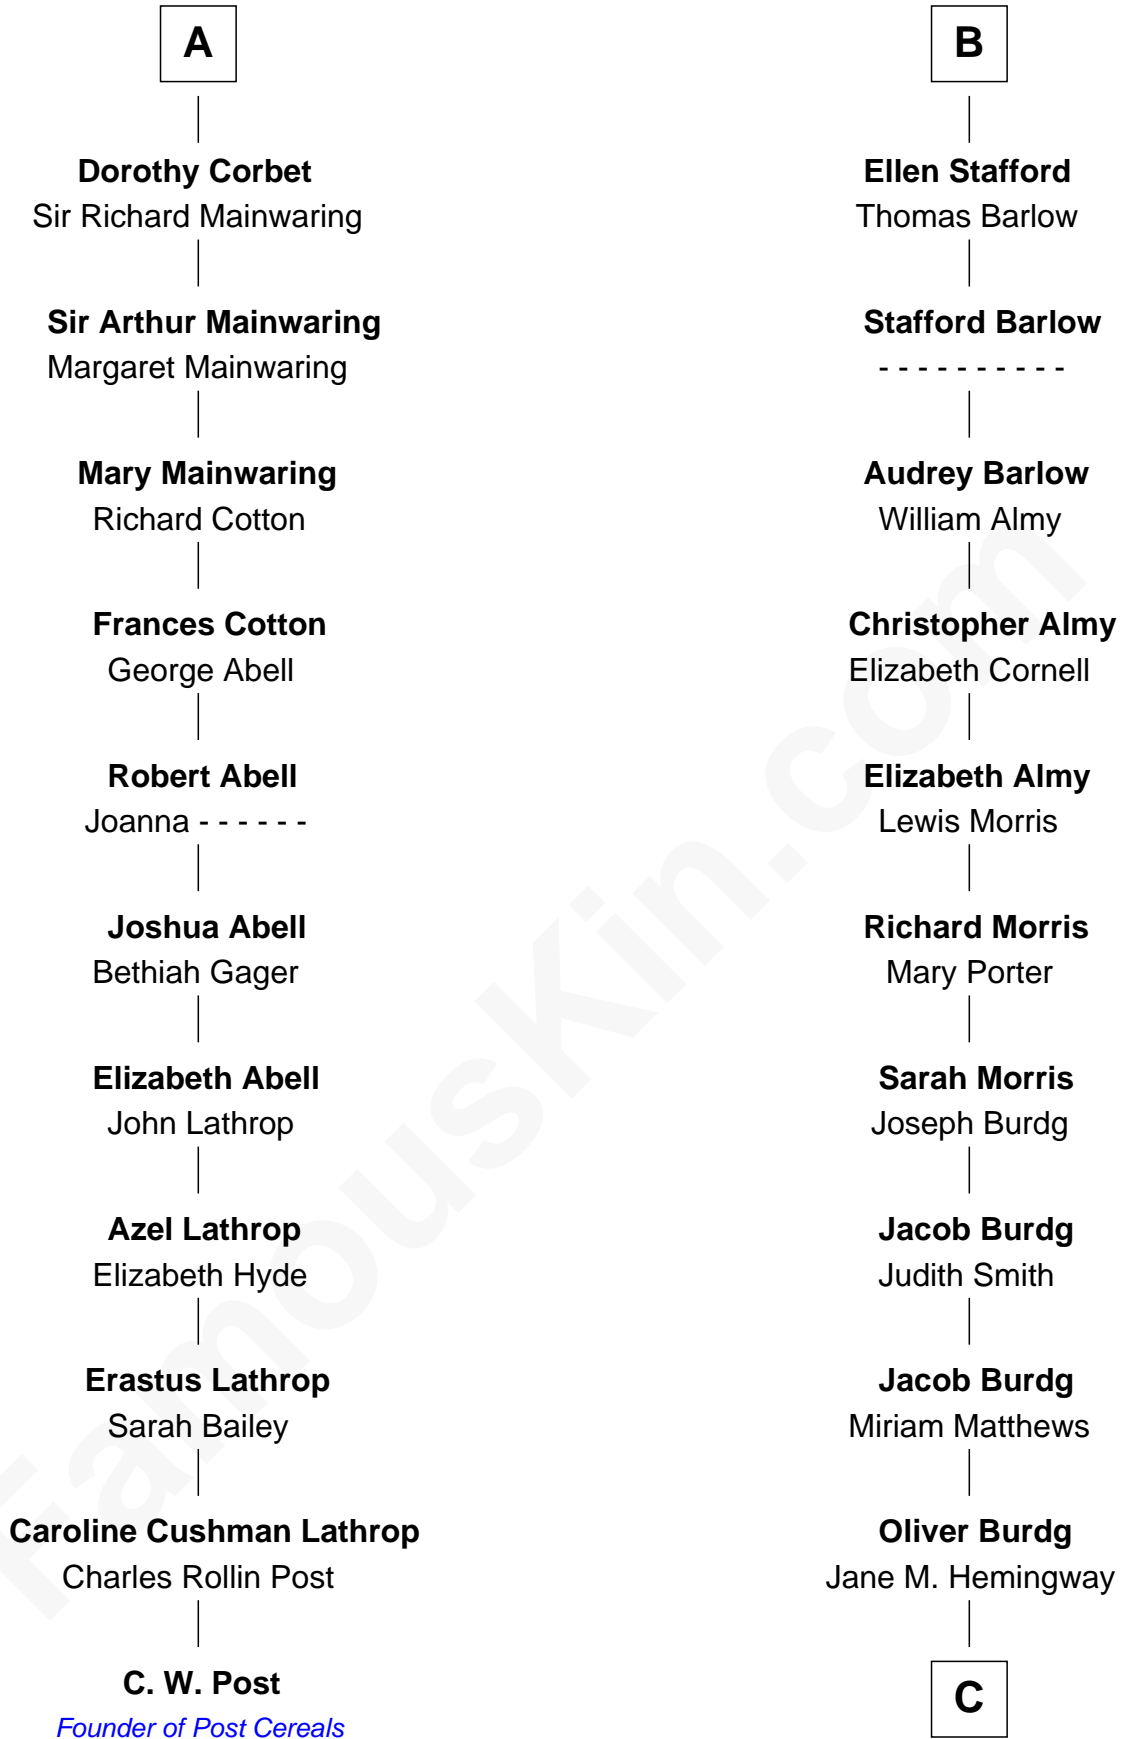

# FamousKin.com Relationship Chart of

**C. W. Post**

*Founder of Post Cereals*

17th cousin 2 times removed of

**Richard Nixon**

*37th U.S. President*

**Ralph de Stafford**

*with wife  
Margaret de Audley*

Eleanor Aylesbury

**Anne Ferrers**

Sir Walter Devereux

**Humphrey Stafford**

Katherine Fray

**Elizabeth Devereux**

Sir Richard Corbet

**Sir Humphrey Stafford**

Margaret Fogge

**Sir Robert Corbet**

Elizabeth Vernon

**Sir Humphrey Stafford**

Margaret Tame

**A**

**B**

C

Almira Park Burdg

Franklin Milhous

Hannah Milhous

Francis Anthony Nixon

Richard Nixon

*37th U.S. President*

FamousKin.com